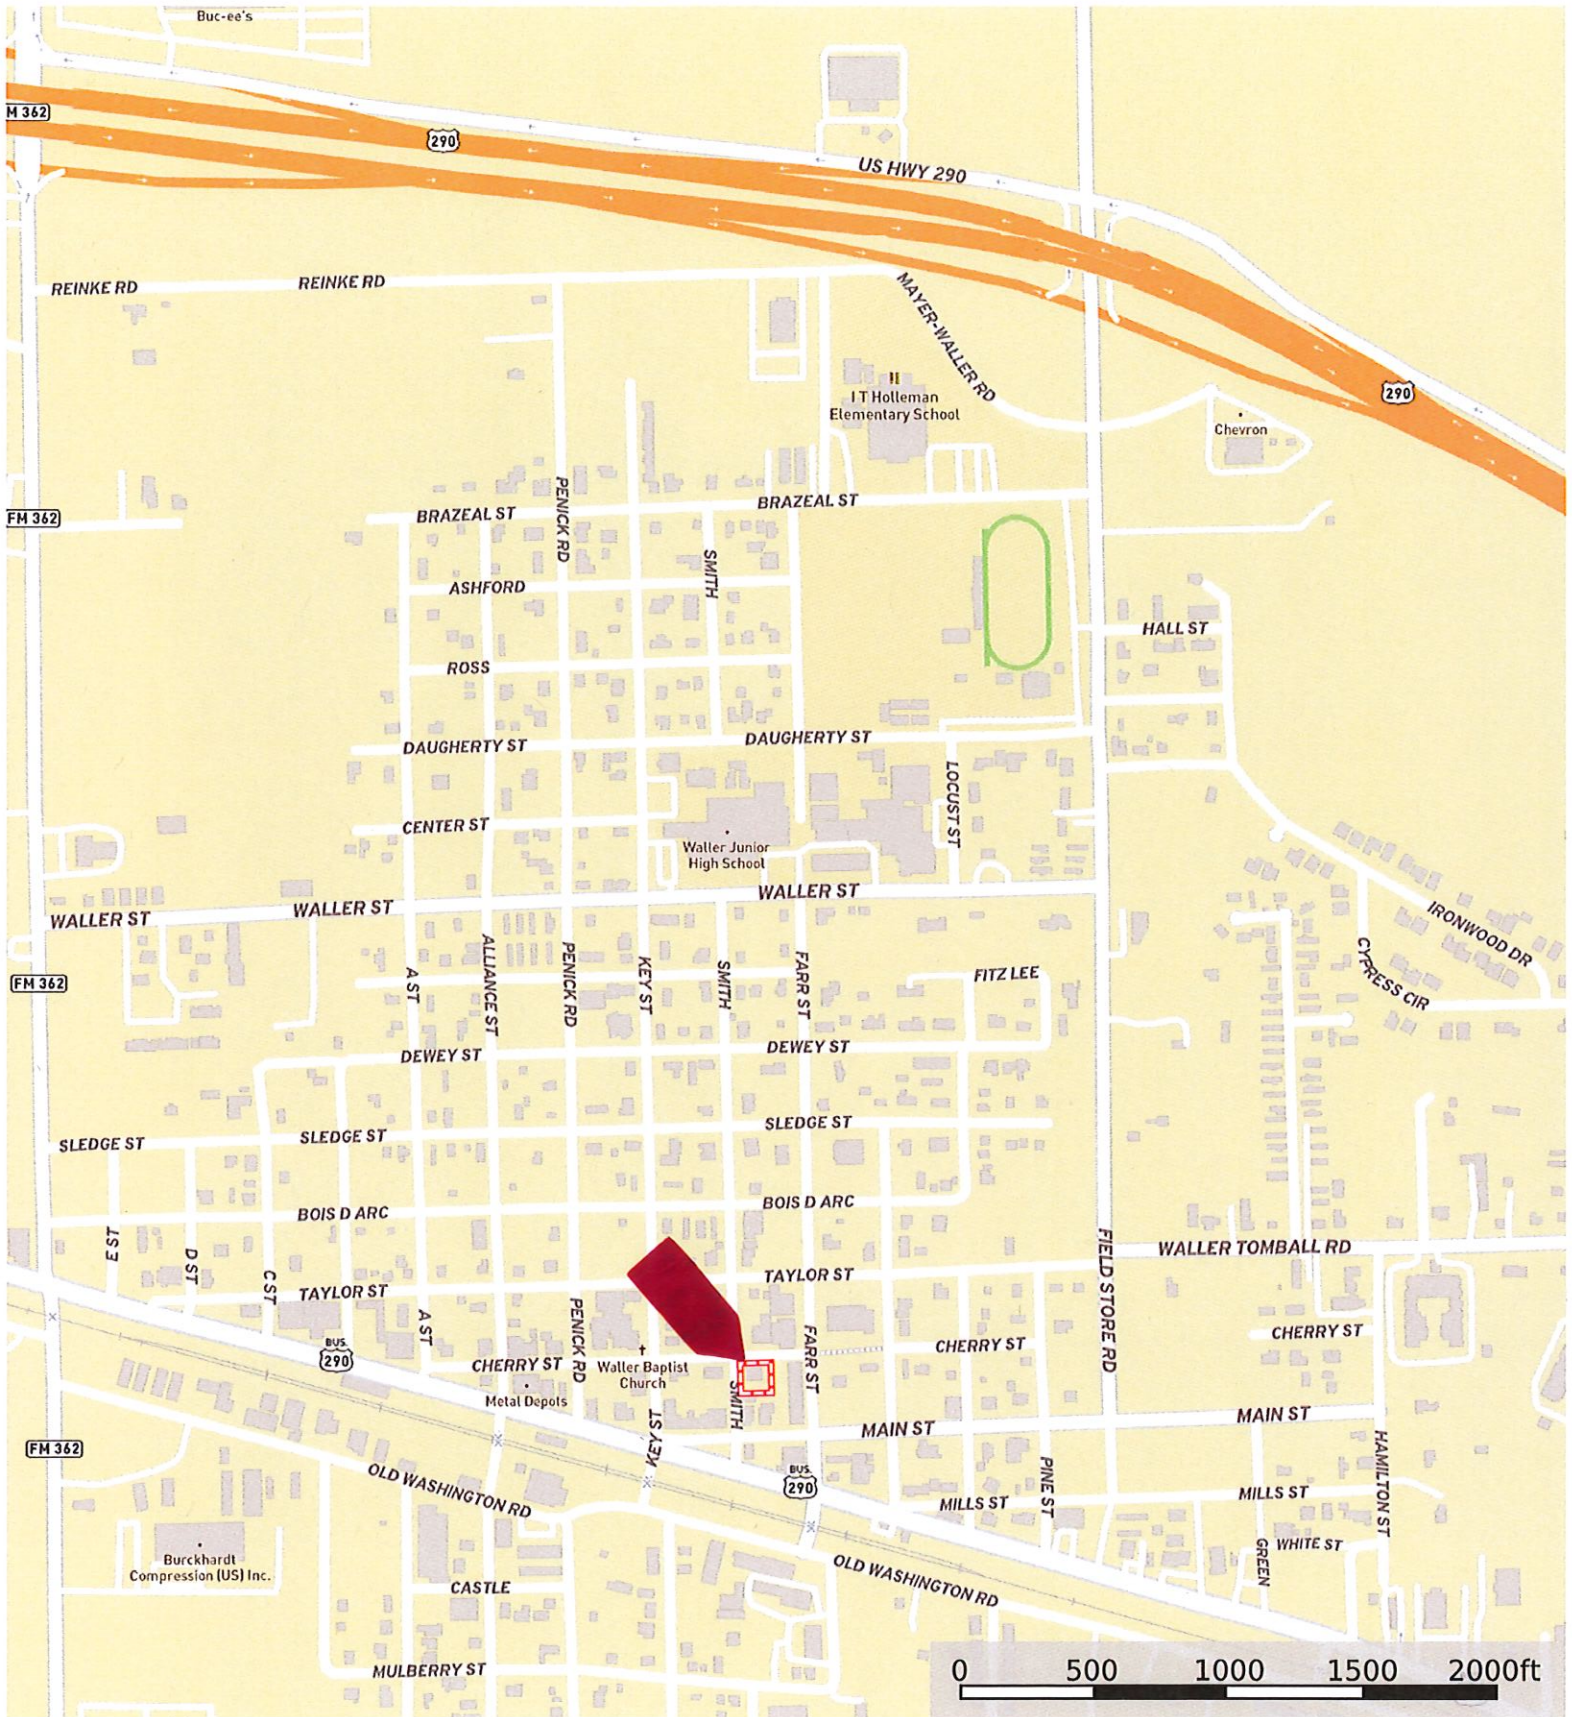

1118 Smith St.
Waller County, Texas, AC +/-

1118 Smith St.
Waller County, Texas, AC +/-

 Boundary

1118 Smith St.
 Waller County, Texas, AC +/-

- Boundary
- 100 Year Floodplain
- 500 Year Floodplain
- Floodway
- Special
- Unmapped/ Not Included