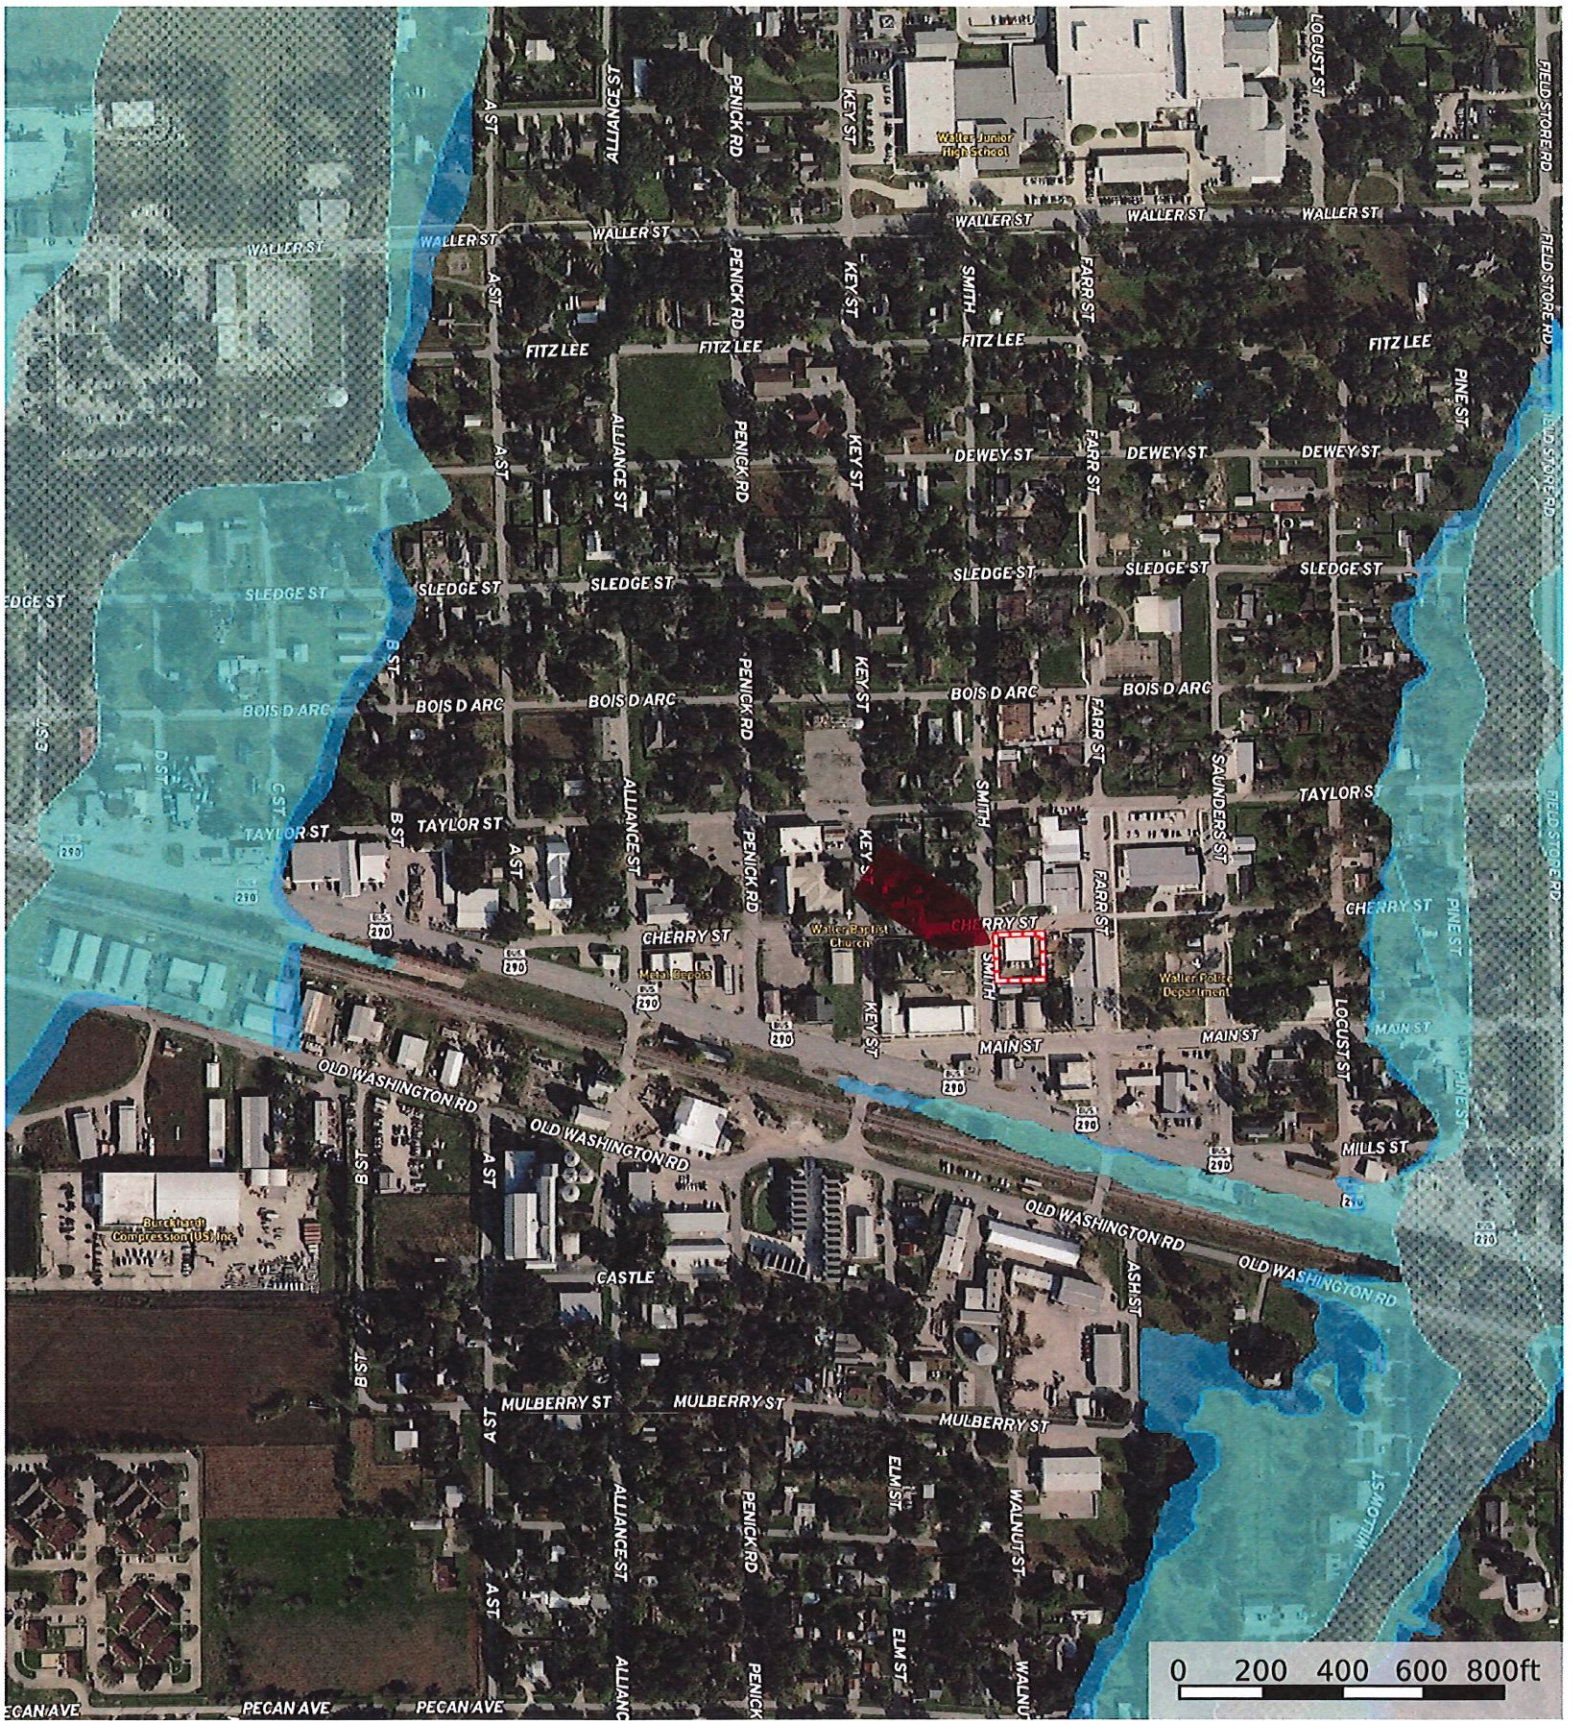

1118 Smith St.
Waller County, Texas, AC +/-

1118 Smith St.
Waller County, Texas, AC +/-

 Boundary

1118 Smith St.
 Waller County, Texas, AC +/-

- Boundary
- 100 Year Floodplain
- 500 Year Floodplain
- Floodway
- Special
- Unmapped/ Not Included