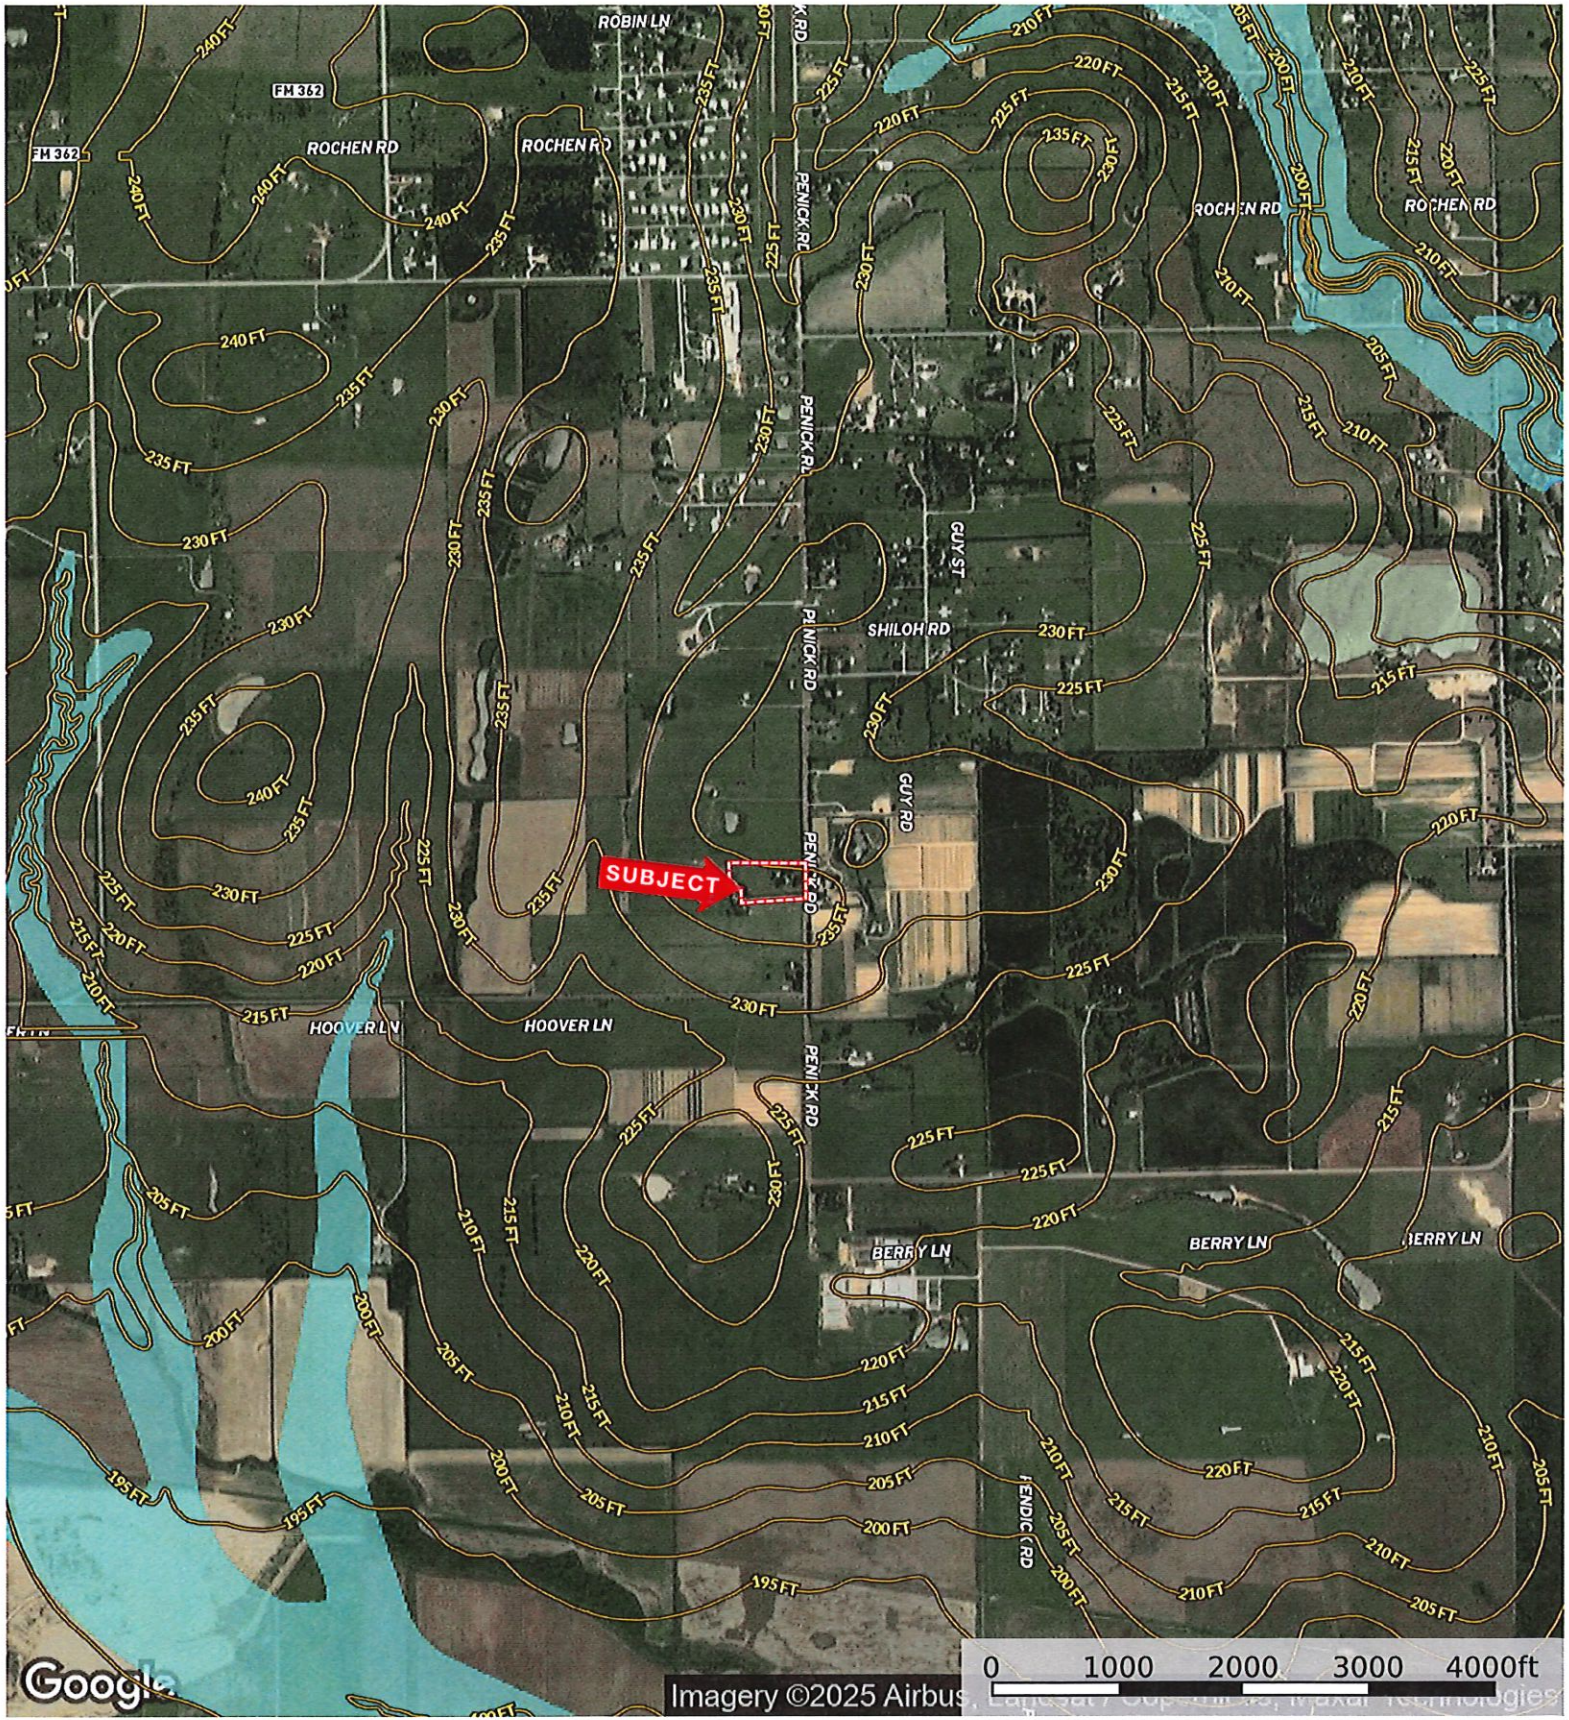

14135 Penick
Waller County, Texas, AC +/-

Boundary

14135 Penick
Waller County, Texas, AC +/-

 Boundary

Timothy Phelan
P: (936) 372-9181

WallerCountyLand.com

P.O. Box 1274, Waller, Texas 77484

 The information contained herein was obtained from sources deemed to be reliable. Land ID™ Services makes no warranties or guarantees as to the completeness or accuracy thereof.

14135 Penick
Waller County, Texas, AC +/-

- Boundary
- 100 Year Floodplain
- 500 Year Floodplain
- Floodway
- Special
- Unmapped/ Not Included