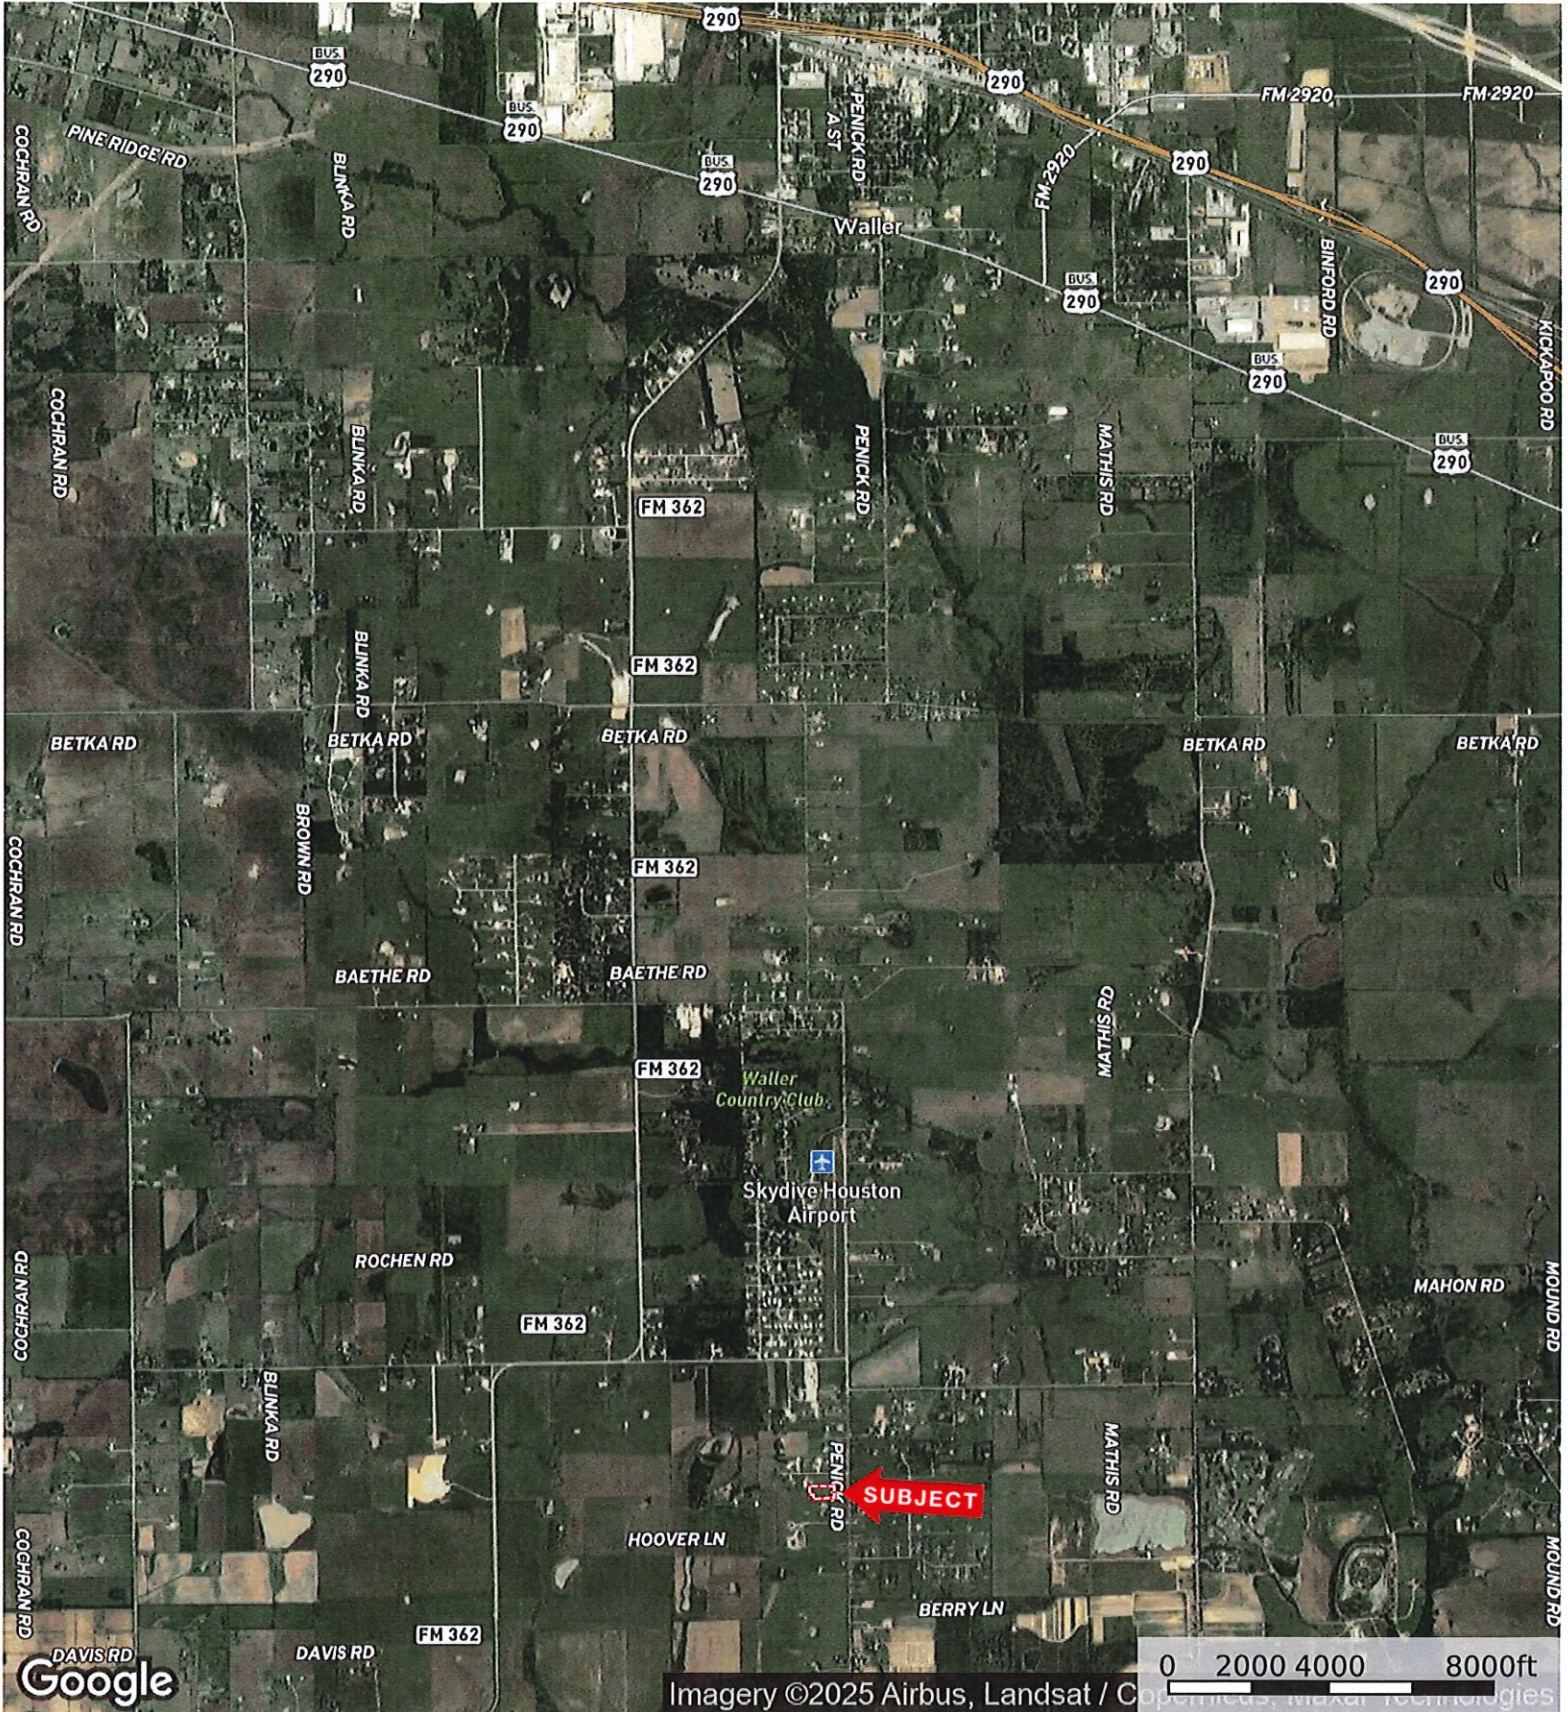

14135 Penick
Waller County, Texas, AC +/-

Boundary

14135 Penick
Waller County, Texas, AC +/-

 Boundary

Timothy Phelan
P: (936) 372-9181

WallerCountyLand.com

P.O. Box 1274, Waller, Texas 77484

 The information contained herein was obtained from sources deemed to be reliable. Land ID™ Services makes no warranties or guarantees as to the completeness or accuracy thereof.

14135 Penick
Waller County, Texas, AC +/-

- Boundary
- 100 Year Floodplain
- 500 Year Floodplain
- Floodway
- Special
- Unmapped/ Not Included