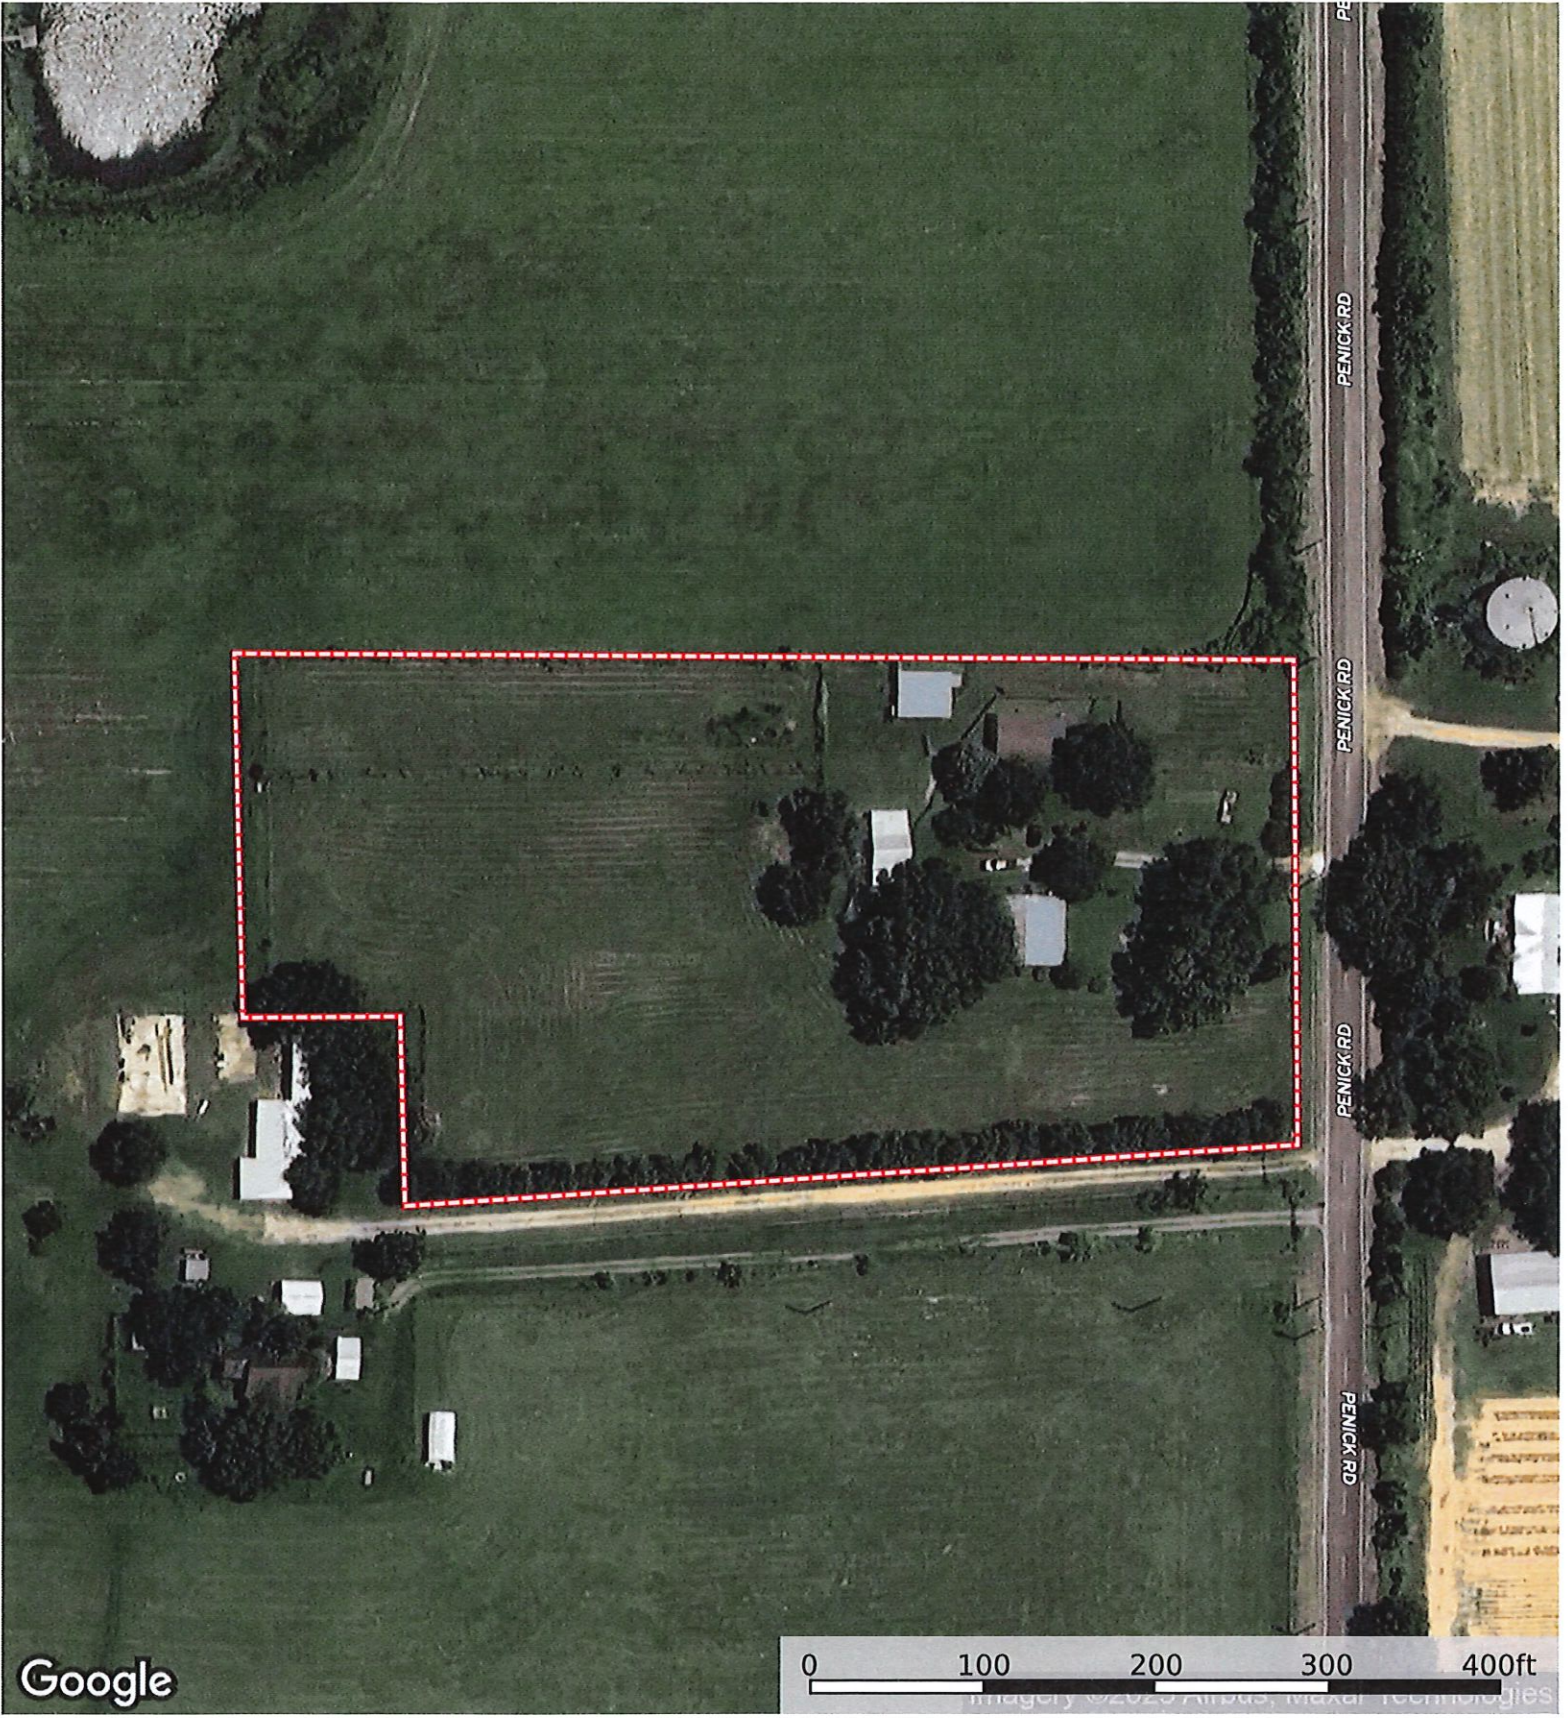

14135 Penick
Waller County, Texas, AC +/-

Boundary

14135 Penick
Waller County, Texas, AC +/-

 Boundary

Timothy Phelan
P: (936) 372-9181

WallerCountyLand.com

P.O. Box 1274, Waller, Texas 77484

 The information contained herein was obtained from sources deemed to be reliable. Land ID™ Services makes no warranties or guarantees as to the completeness or accuracy thereof.

14135 Penick
Waller County, Texas, AC +/-

- Boundary
- 100 Year Floodplain
- 500 Year Floodplain
- Floodway
- Special
- Unmapped/ Not Included