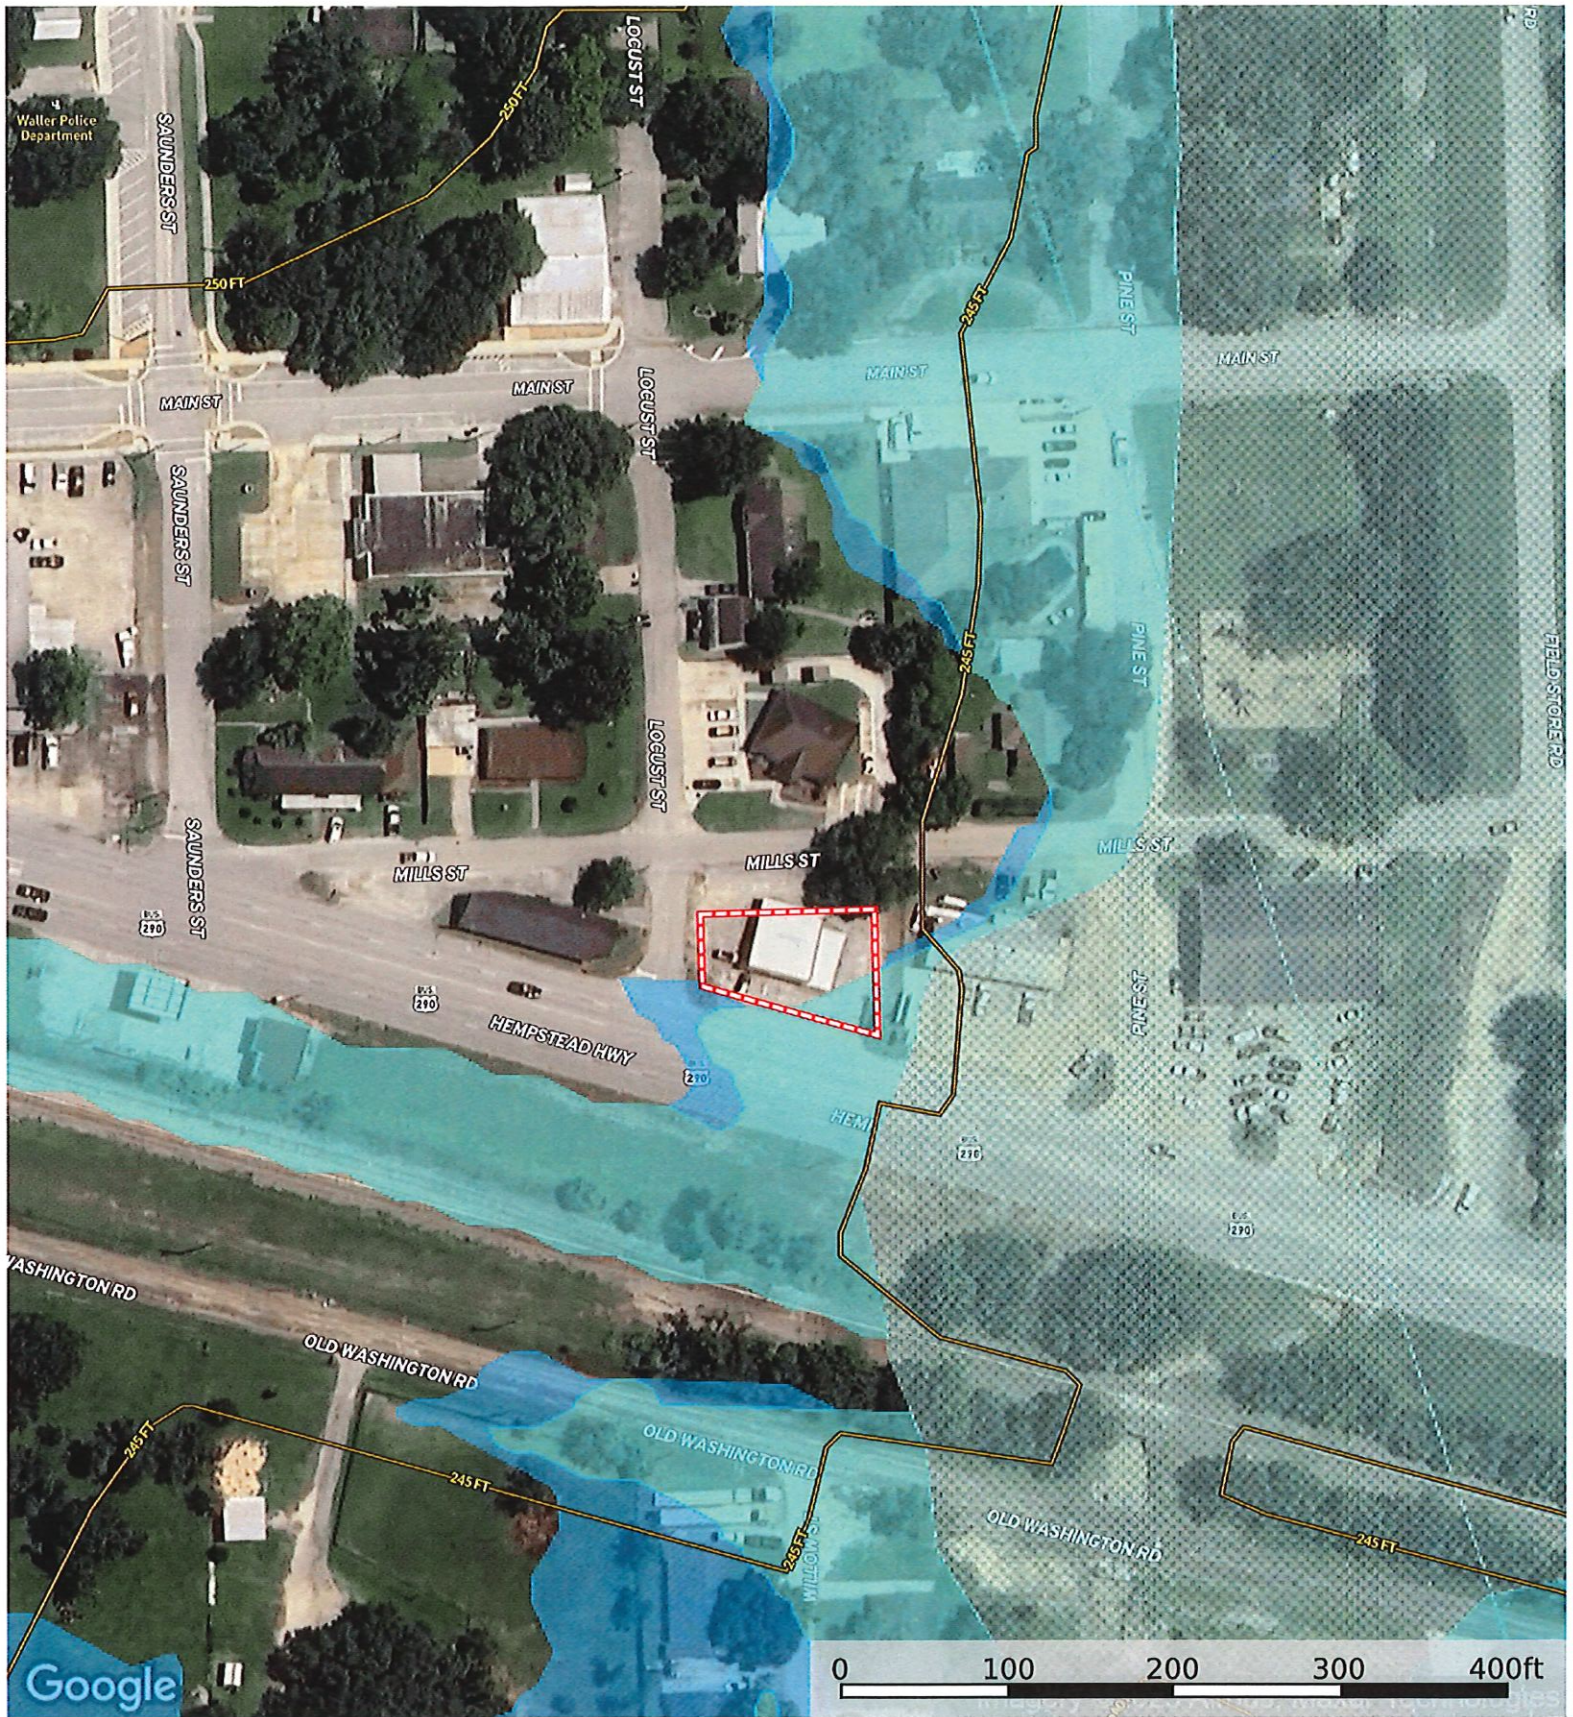

40344 Hwy 290 Bus
Waller County, Texas, AC +/-

Boundary

40344 Hwy 290 Bus
Waller County, Texas, AC +/-

 Boundary

Timothy Phelan
P: (936) 372-9181

WallerCountyLand.com

P.O. Box 1274, Waller, Texas 77484

 The information contained herein was obtained from sources deemed to be reliable. Land id™ Services makes no warranties or guarantees as to the completeness or accuracy thereof.

40344 Hwy 290 Bus
Waller County, Texas, AC +/-

- Boundary
- 100 Year Floodplain
- 500 Year Floodplain
- Floodway
- Special
- Unmapped/ Not Included