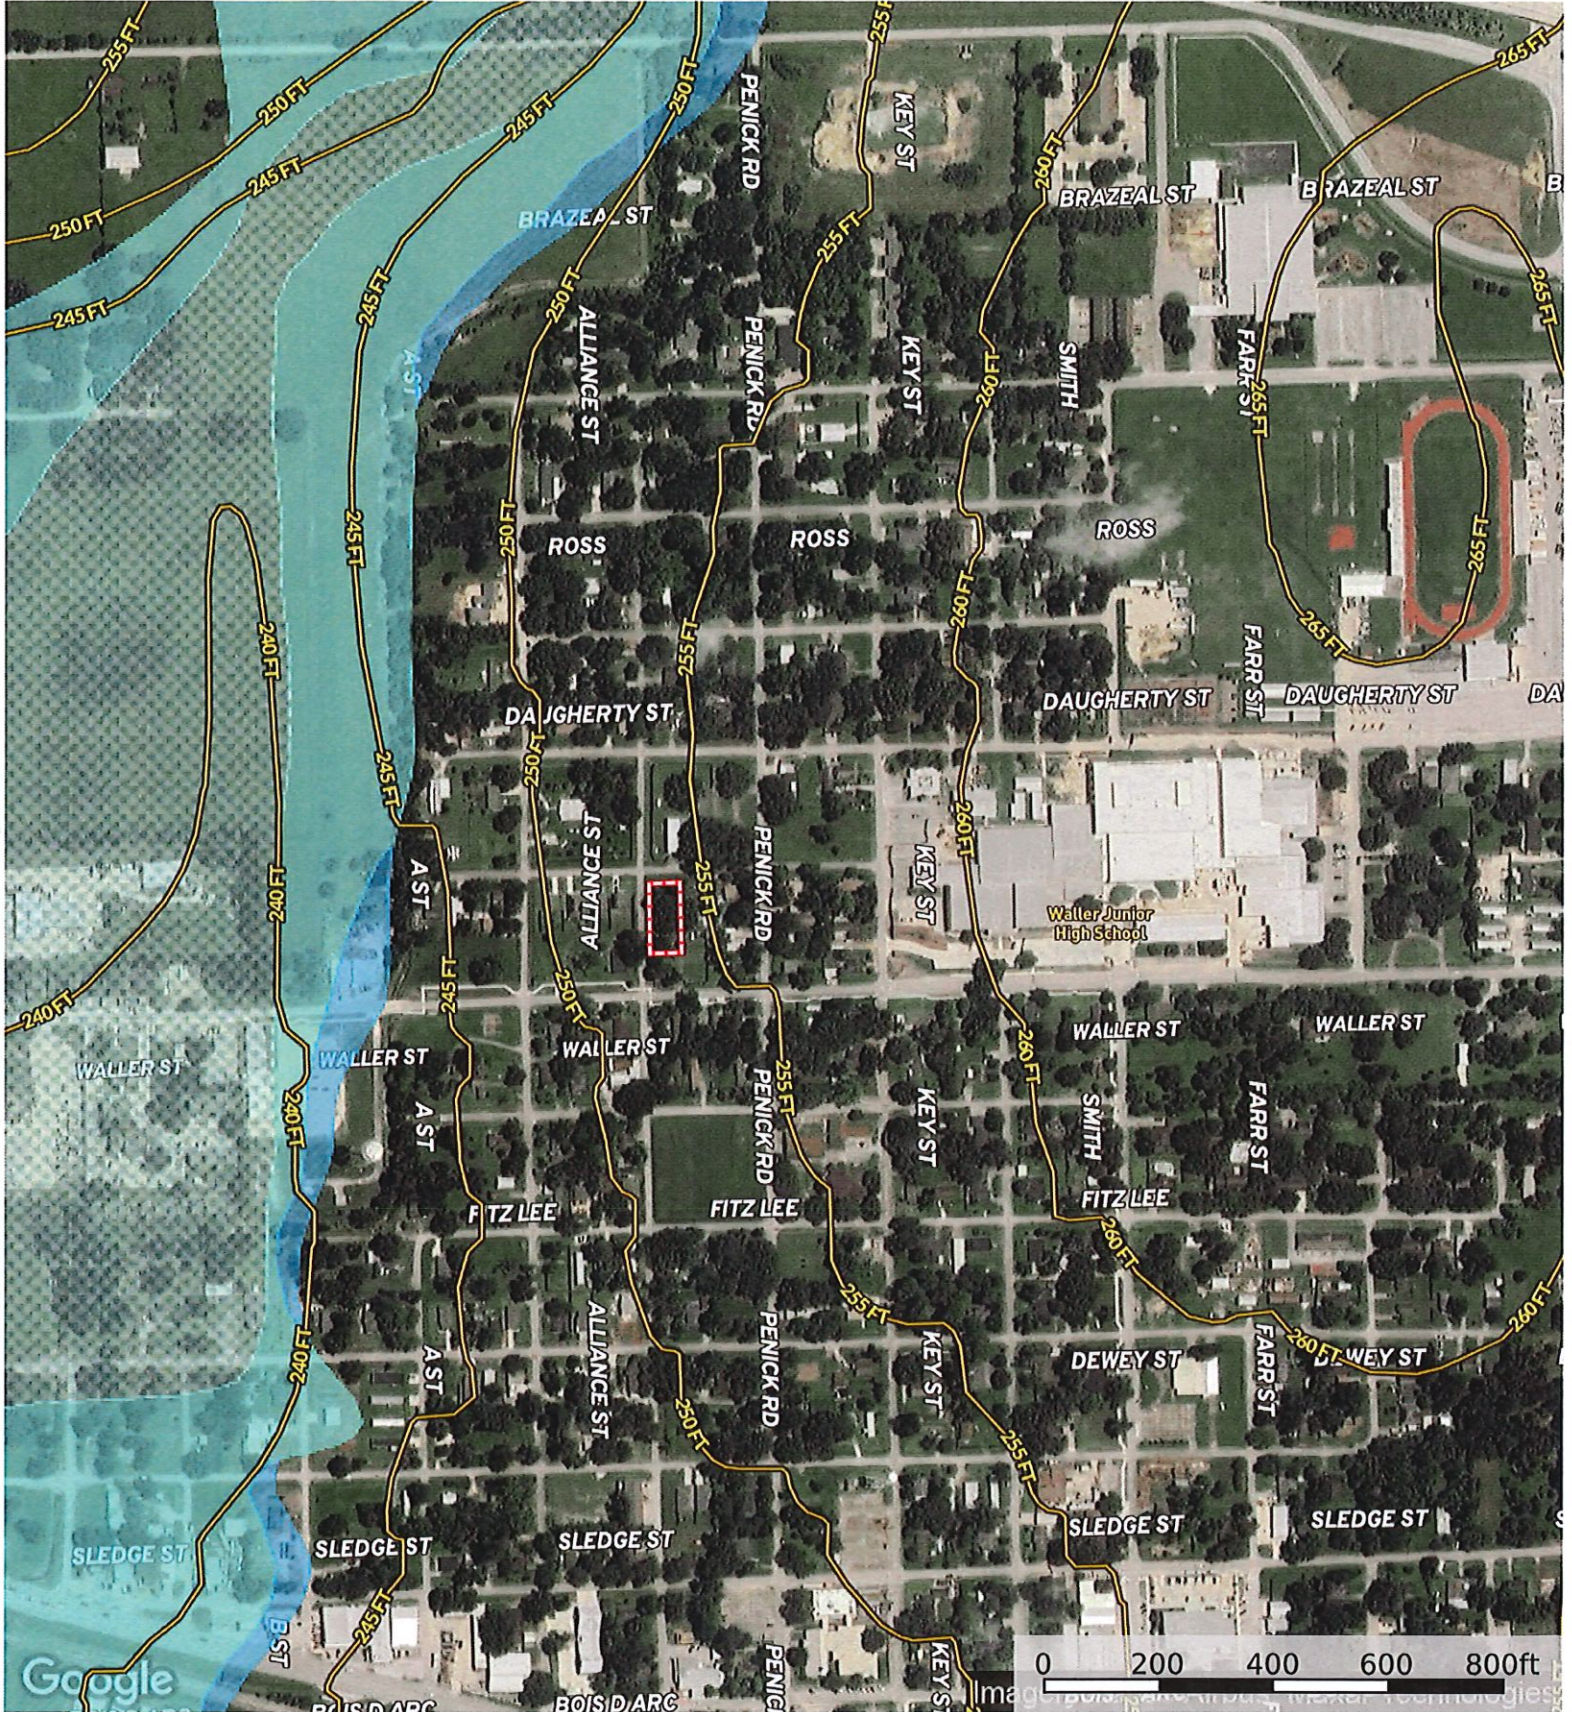

2611 Center St.
Waller County, Texas, AC +/-

2611 Center St.
Waller County, Texas, AC +/-

 Boundary

Timothy Phelan
P: (936) 372-9181

WallerCountyLand.com

P.O. Box 1274, Waller, Texas 77484

 The information contained herein was obtained from sources deemed to be reliable. Land id™ Services makes no warranties or guarantees as to the completeness or accuracy thereof.

2611 Center St.
 Waller County, Texas, AC +/-

- Boundary
- 100 Year Floodplain
- 500 Year Floodplain
- Floodway
- Special
- Unmapped/ Not Included

Timothy Phelan
 P: (936) 372-9181

WallerCountyLand.com

P.O. Box 1274, Waller, Texas 77484