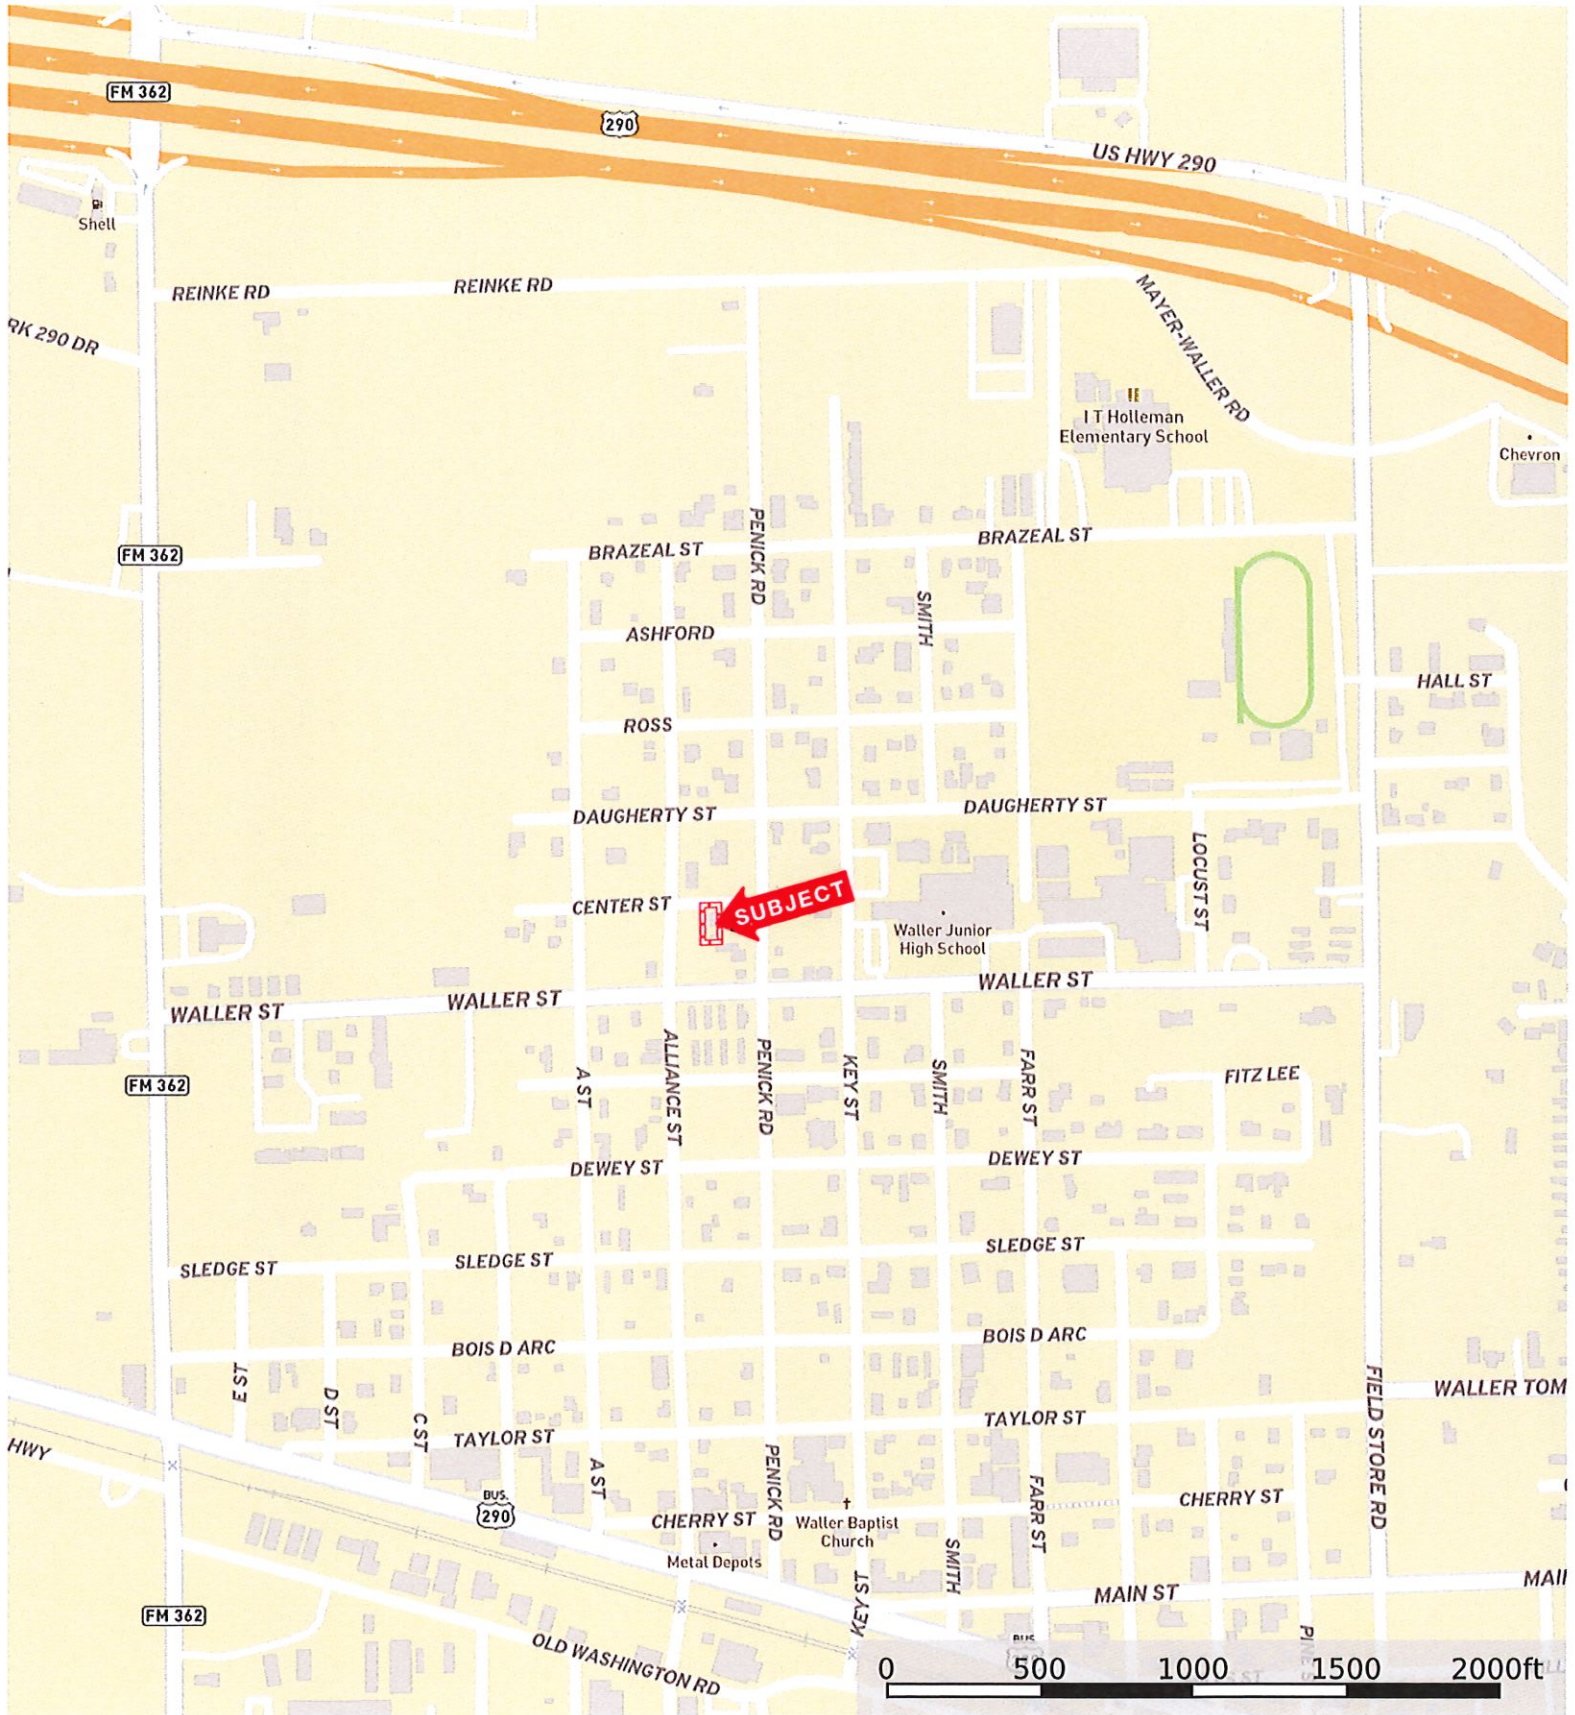

2611 Center St.
Waller County, Texas, AC +/-

2611 Center St.
Waller County, Texas, AC +/-

 Boundary

Timothy Phelan
P: (936) 372-9181

WallerCountyLand.com

P.O. Box 1274, Waller, Texas 77484

 The information contained herein was obtained from sources deemed to be reliable. Land id™ Services makes no warranties or guarantees as to the completeness or accuracy thereof.

2611 Center St.
 Waller County, Texas, AC +/-

- Boundary
- 100 Year Floodplain
- 500 Year Floodplain
- Floodway
- Special
- Unmapped/ Not Included

Timothy Phelan
 P: (936) 372-9181

WallerCountyLand.com

P.O. Box 1274, Waller, Texas 77484