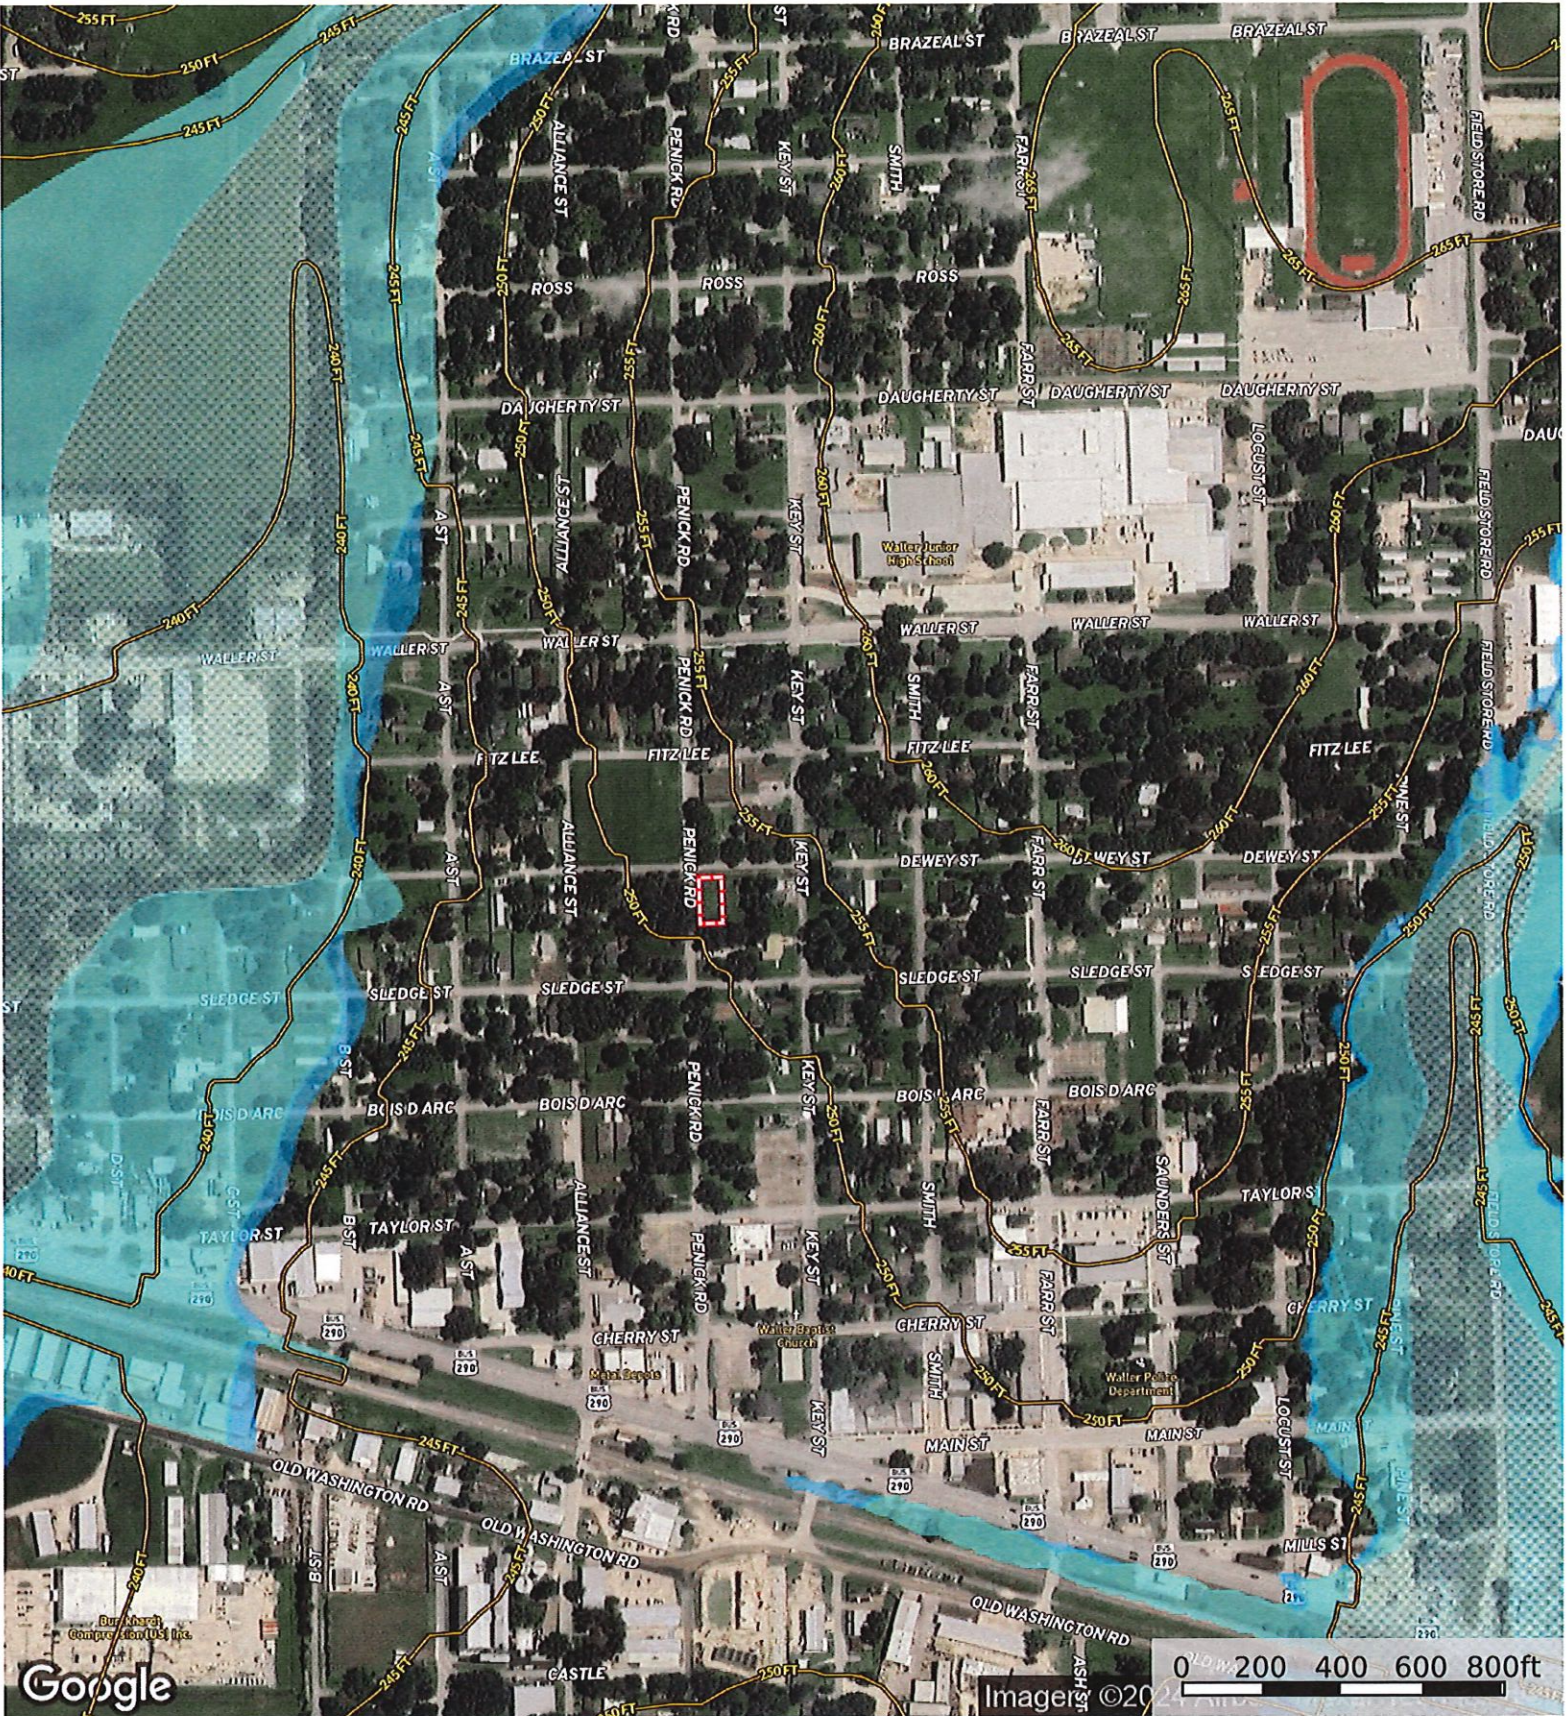

Lot 8 Penick
Waller County, Texas, AC +/-

Boundary

Lot 8 Penick
Waller County, Texas, AC +/-

 Boundary

Lot 8 Penick
 Waller County, Texas, AC +/-

Google

Imager ©2017

- Boundary
- 100 Year Floodplain
- 500 Year Floodplain
- Floodway
- Special
- Unmapped/ Not Included

Lot 8 Penick
Waller County, Texas, AC +/-

 Boundary