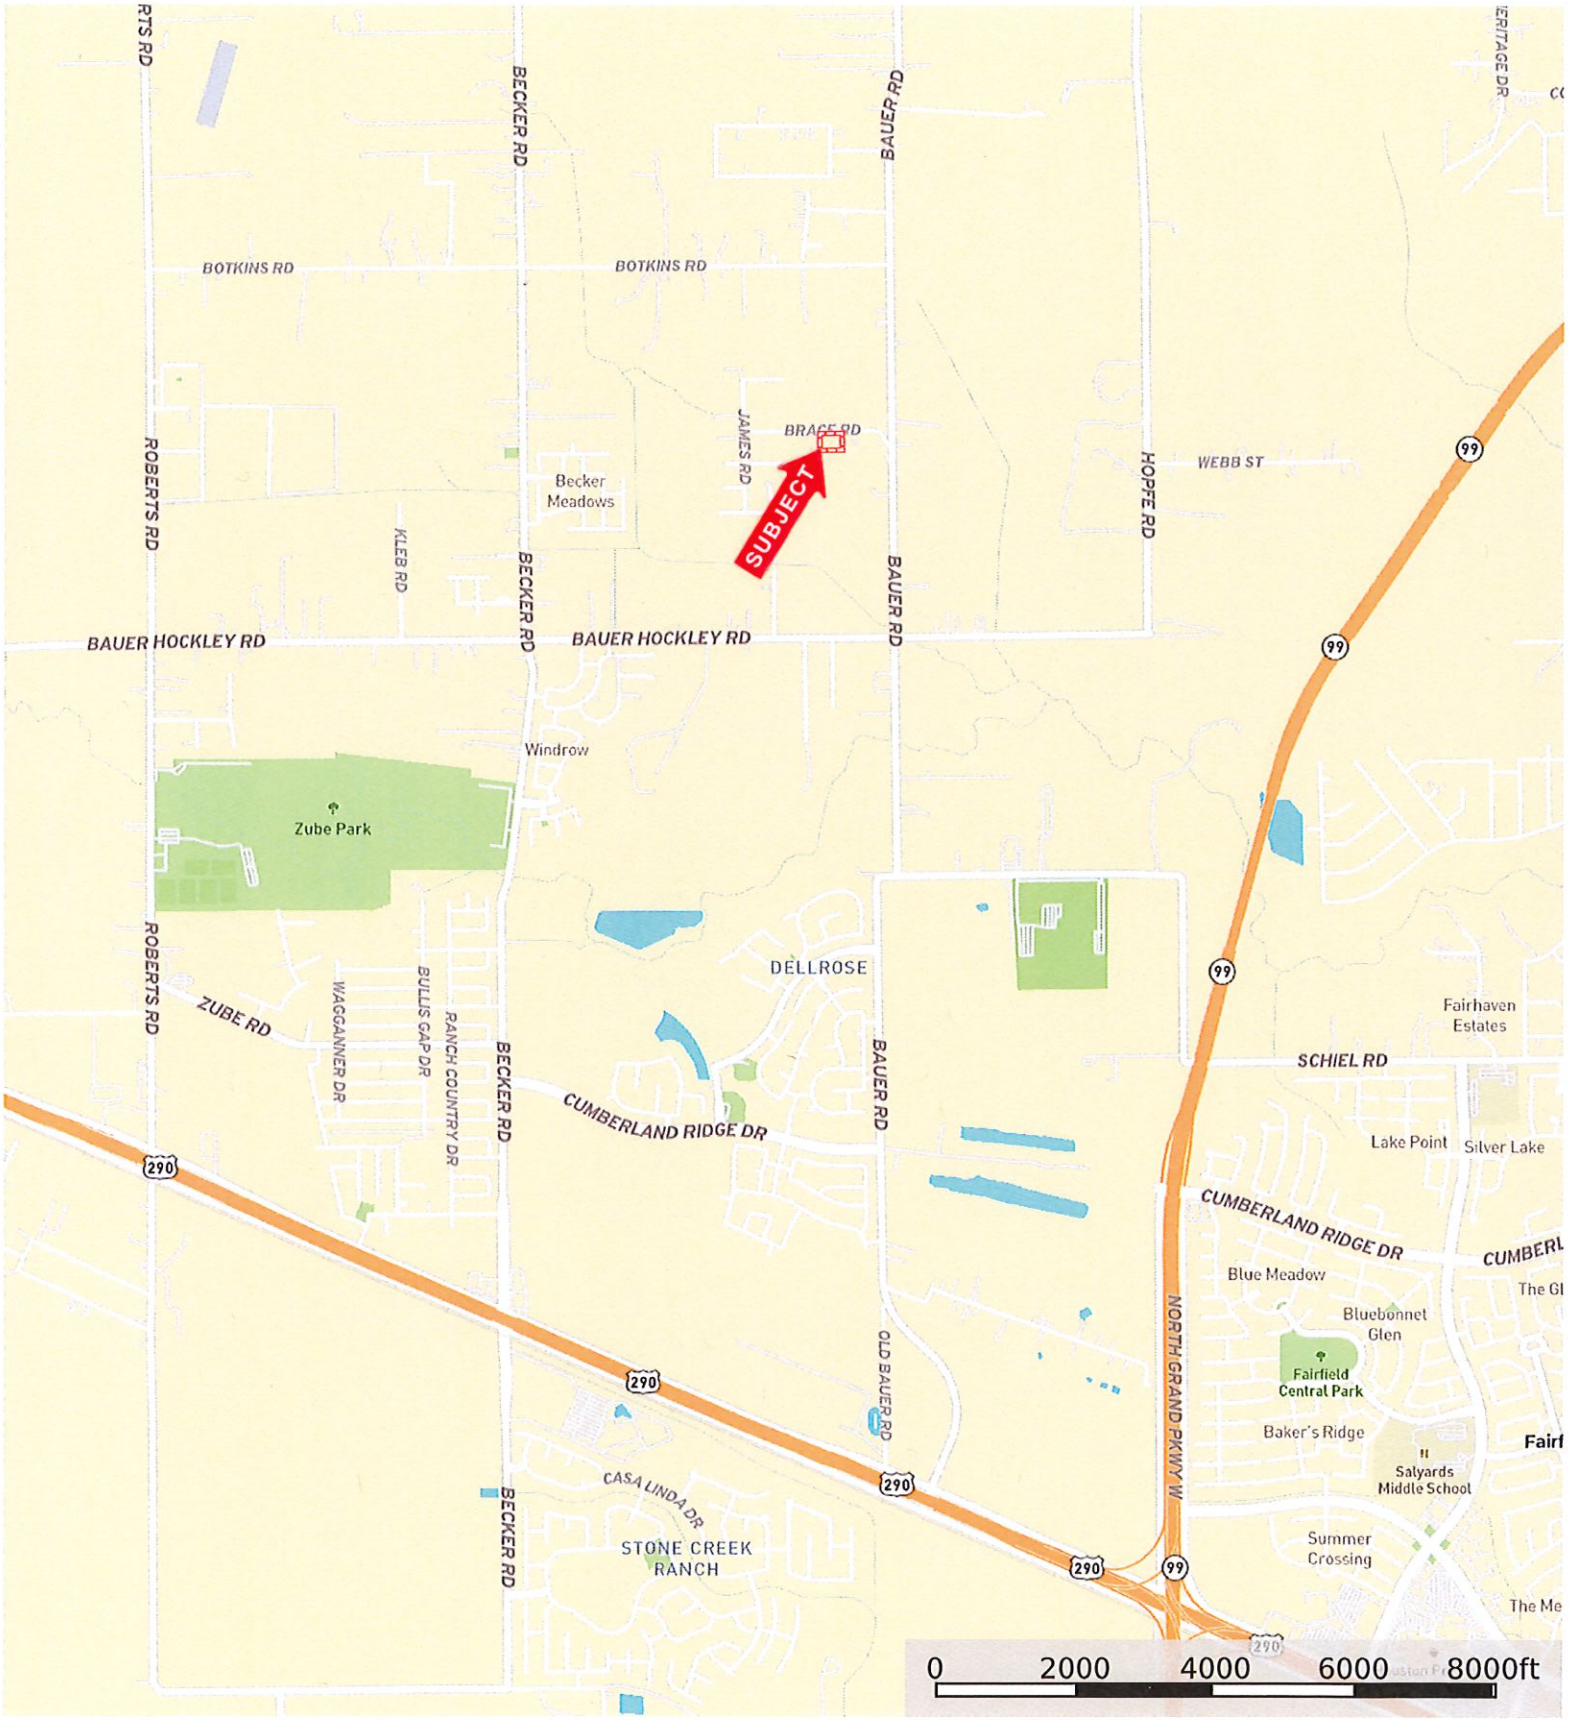

23115 Brace St.
Harris County, Texas, AC +/-

 Boundary

23115 Brace St.
Harris County, Texas, AC +/-

 Boundary

Timothy Phelan
P: (936) 372-9181

WallerCountyLand.com

P.O. Box 1274, Waller, Texas 77484

 The information contained herein was obtained from sources deemed to be reliable. Land i1™ Services makes no warranties or guarantees as to the completeness or accuracy thereof.

23115 Brace St.
Harris County, Texas, AC +/-

- Boundary
- 100 Year Floodplain
- 500 Year Floodplain
- Floodway
- Special
- Unmapped/ Not Included

Timothy Phelan
P: (936) 372-9181

WallerCountyLand.com

P.O. Box 1274, Waller, Texas 77484

The information contained herein was obtained from sources deemed to be reliable. Land i4™ Services makes no warranties or guarantees as to the completeness or accuracy thereof.

23115 Brace St.
Harris County, Texas, AC +/-

- Boundary
- 100 Year Floodplain
- 500 Year Floodplain
- Floodway
- Special
- Unmapped/ Not Included