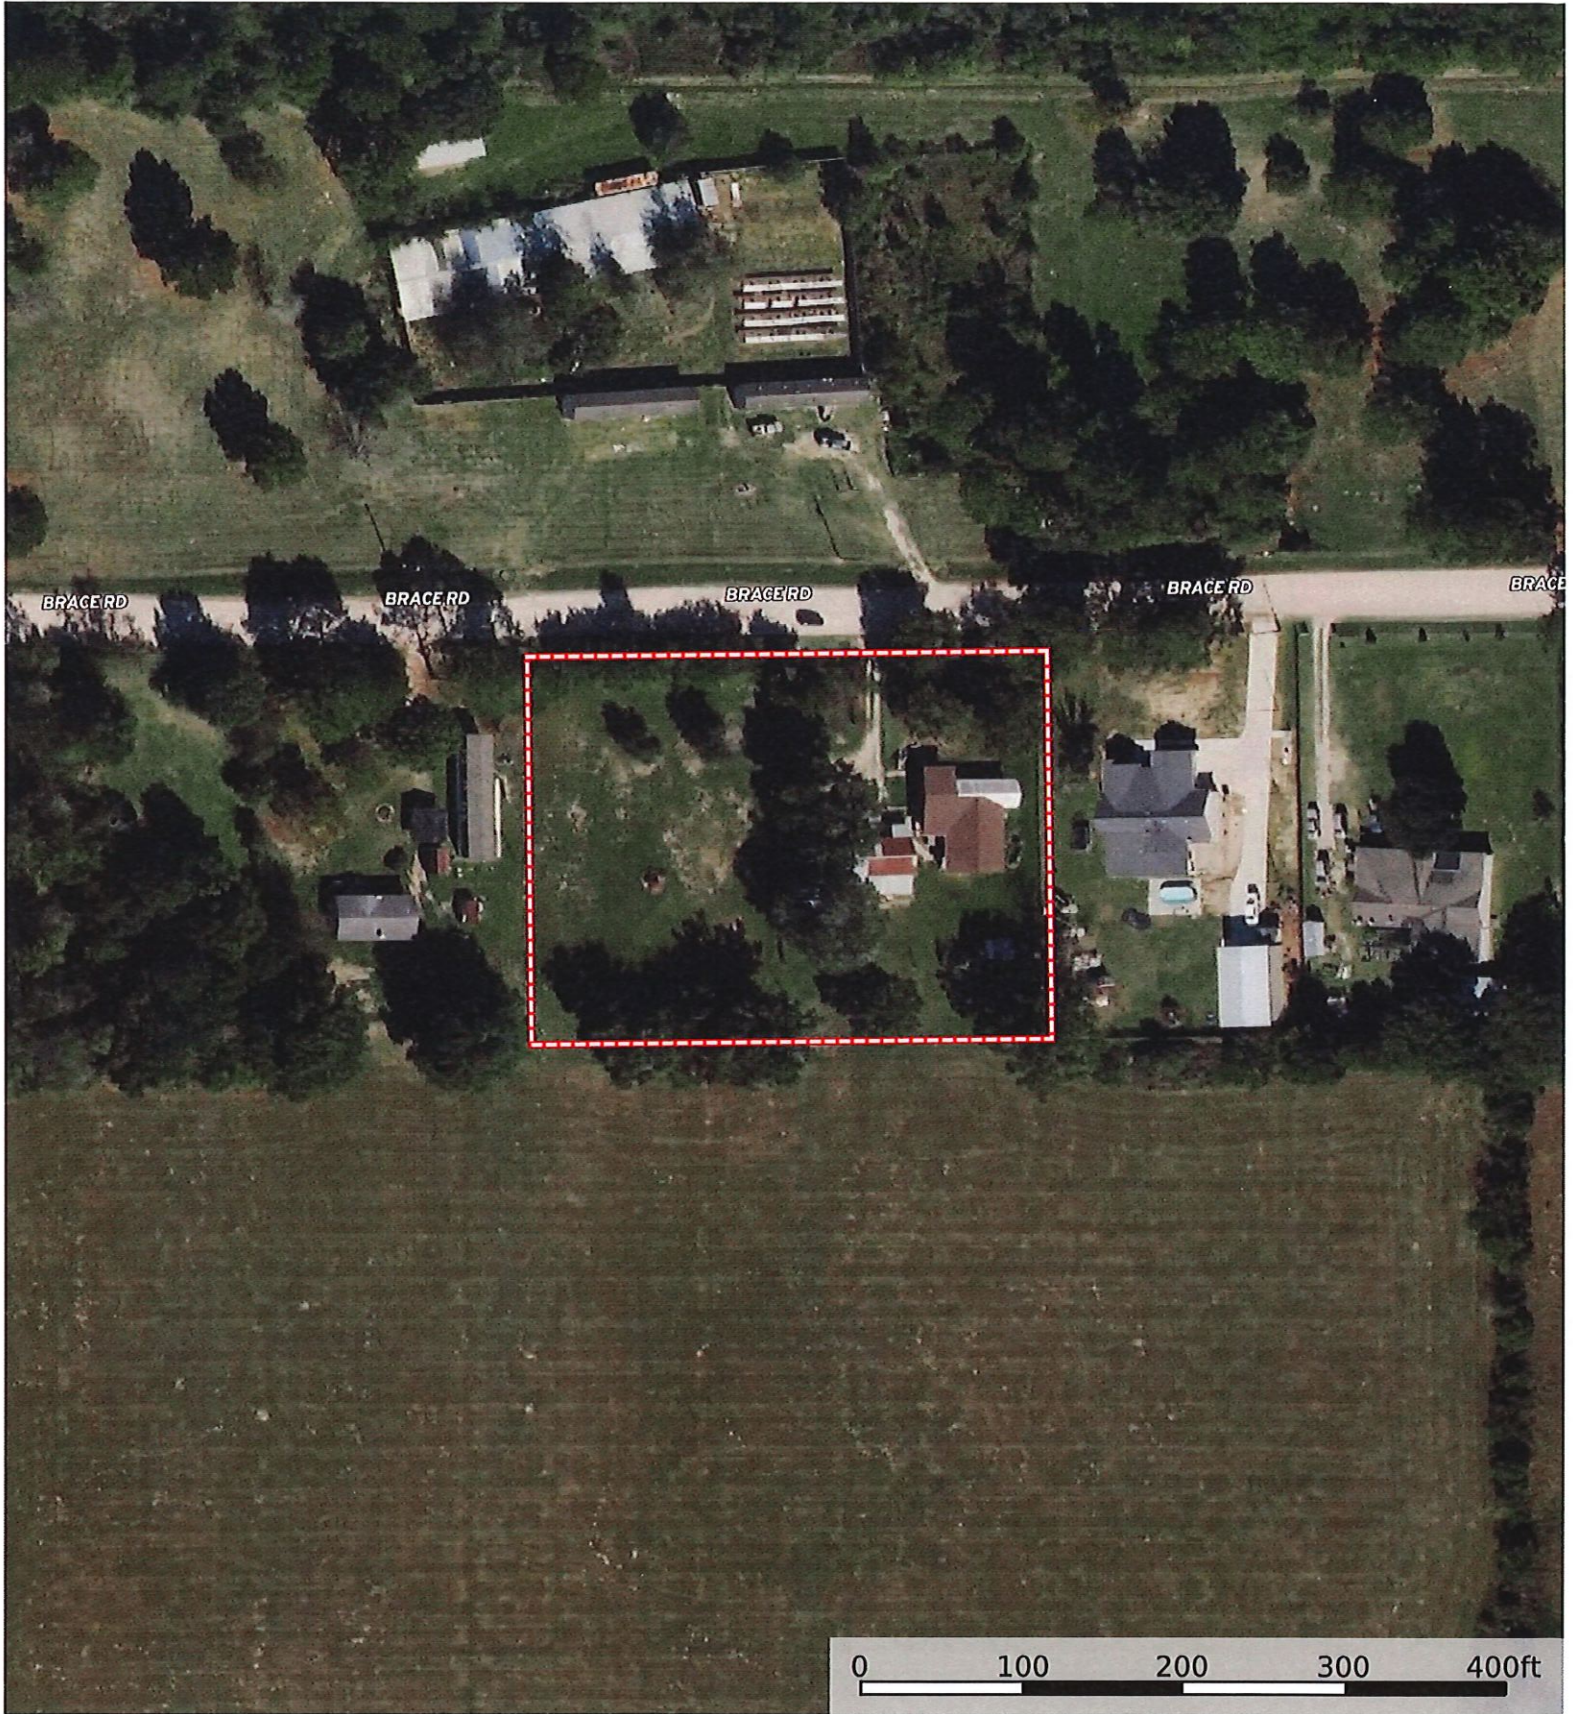

23115 Brace St.
Harris County, Texas, AC +/-

 Boundary

23115 Brace St.
Harris County, Texas, AC +/-

 Boundary

Timothy Phelan
P: (936) 372-9181

WallerCountyLand.com

P.O. Box 1274, Waller, Texas 77484

 The information contained herein was obtained from sources deemed to be reliable. Land i1™ Services makes no warranties or guarantees as to the completeness or accuracy thereof.

23115 Brace St.
Harris County, Texas, AC +/-

- Boundary
- 100 Year Floodplain
- 500 Year Floodplain
- Floodway
- Special
- Unmapped/ Not Included

Timothy Phelan
P: (936) 372-9181

WallerCountyLand.com

P.O. Box 1274, Waller, Texas 77484

The information contained herein was obtained from sources deemed to be reliable. Land i4™ Services makes no warranties or guarantees as to the completeness or accuracy thereof.

23115 Brace St.
Harris County, Texas, AC +/-

- Boundary
- 100 Year Floodplain
- 500 Year Floodplain
- Floodway
- Special
- Unmapped/ Not Included