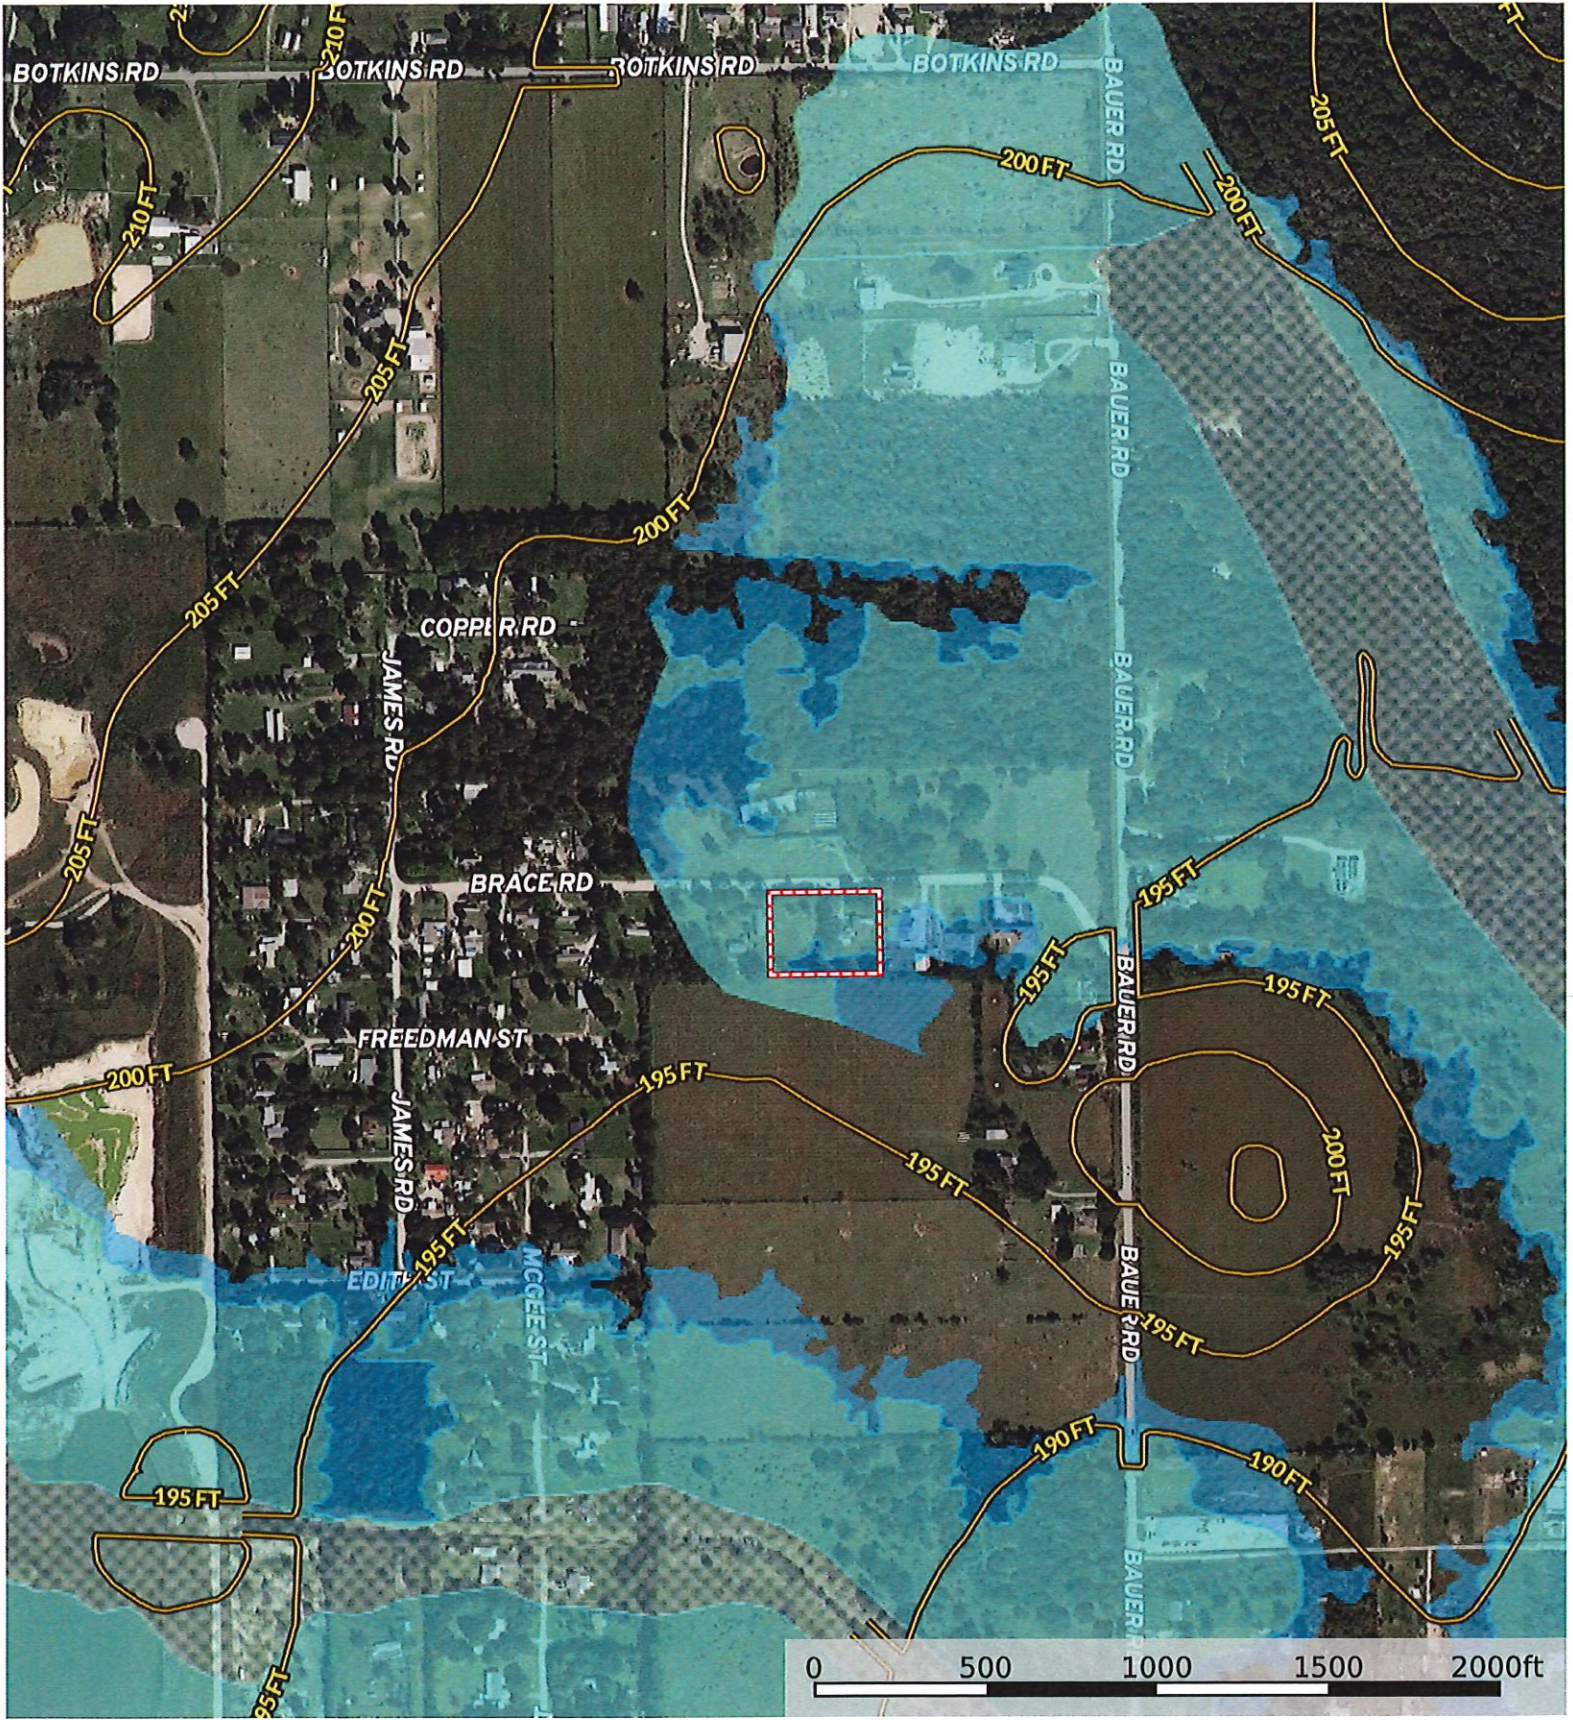

23115 Brace St.
Harris County, Texas, AC +/-

- Boundary
- 100 Year Floodplain
- 500 Year Floodplain
- Floodway
- Special
- Unmapped/ Not Included

Timothy Phelan
P: (936) 372-9181

WallerCountyLand.com

P.O. Box 1274, Waller, Texas 77484

The information contained herein was obtained from sources deemed to be reliable. Land i4™ Services makes no warranties or guarantees as to the completeness or accuracy thereof.

23115 Brace St.
Harris County, Texas, AC +/-

- Boundary
- 100 Year Floodplain
- 500 Year Floodplain
- Floodway
- Special
- Unmapped/ Not Included