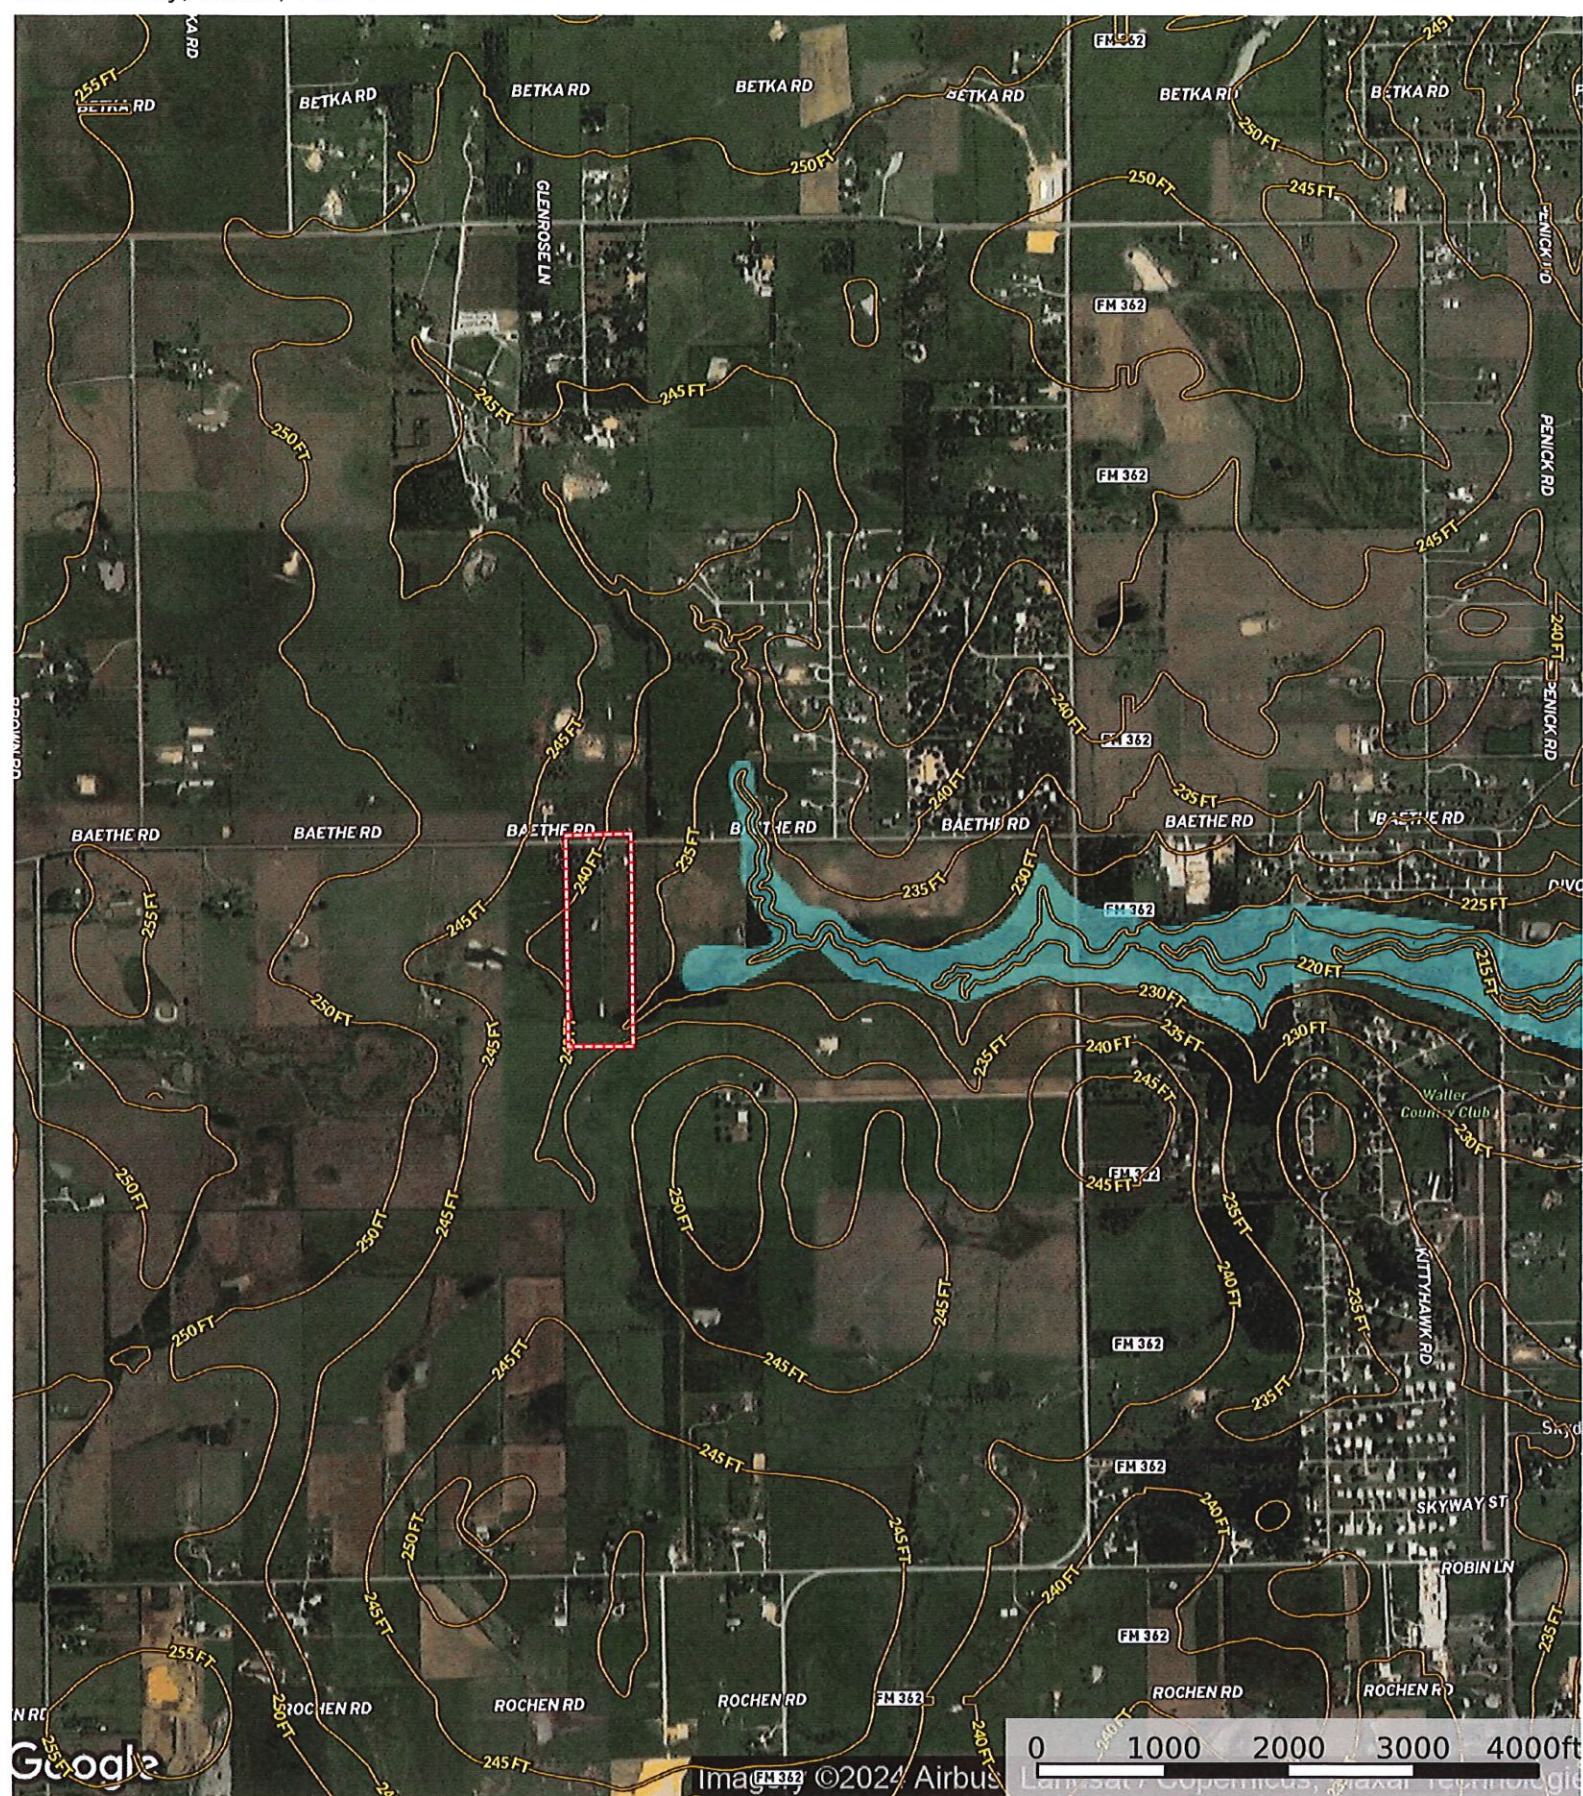

Google

0 2000 4000 6000 8000ft

Boundary

Google

Boundary

Google

Images ©2024 Airbus

- Boundary
- 100 Year Floodplain
- 500 Year Floodplain
- Floodway
- Special
- Unmapped/ Not Included