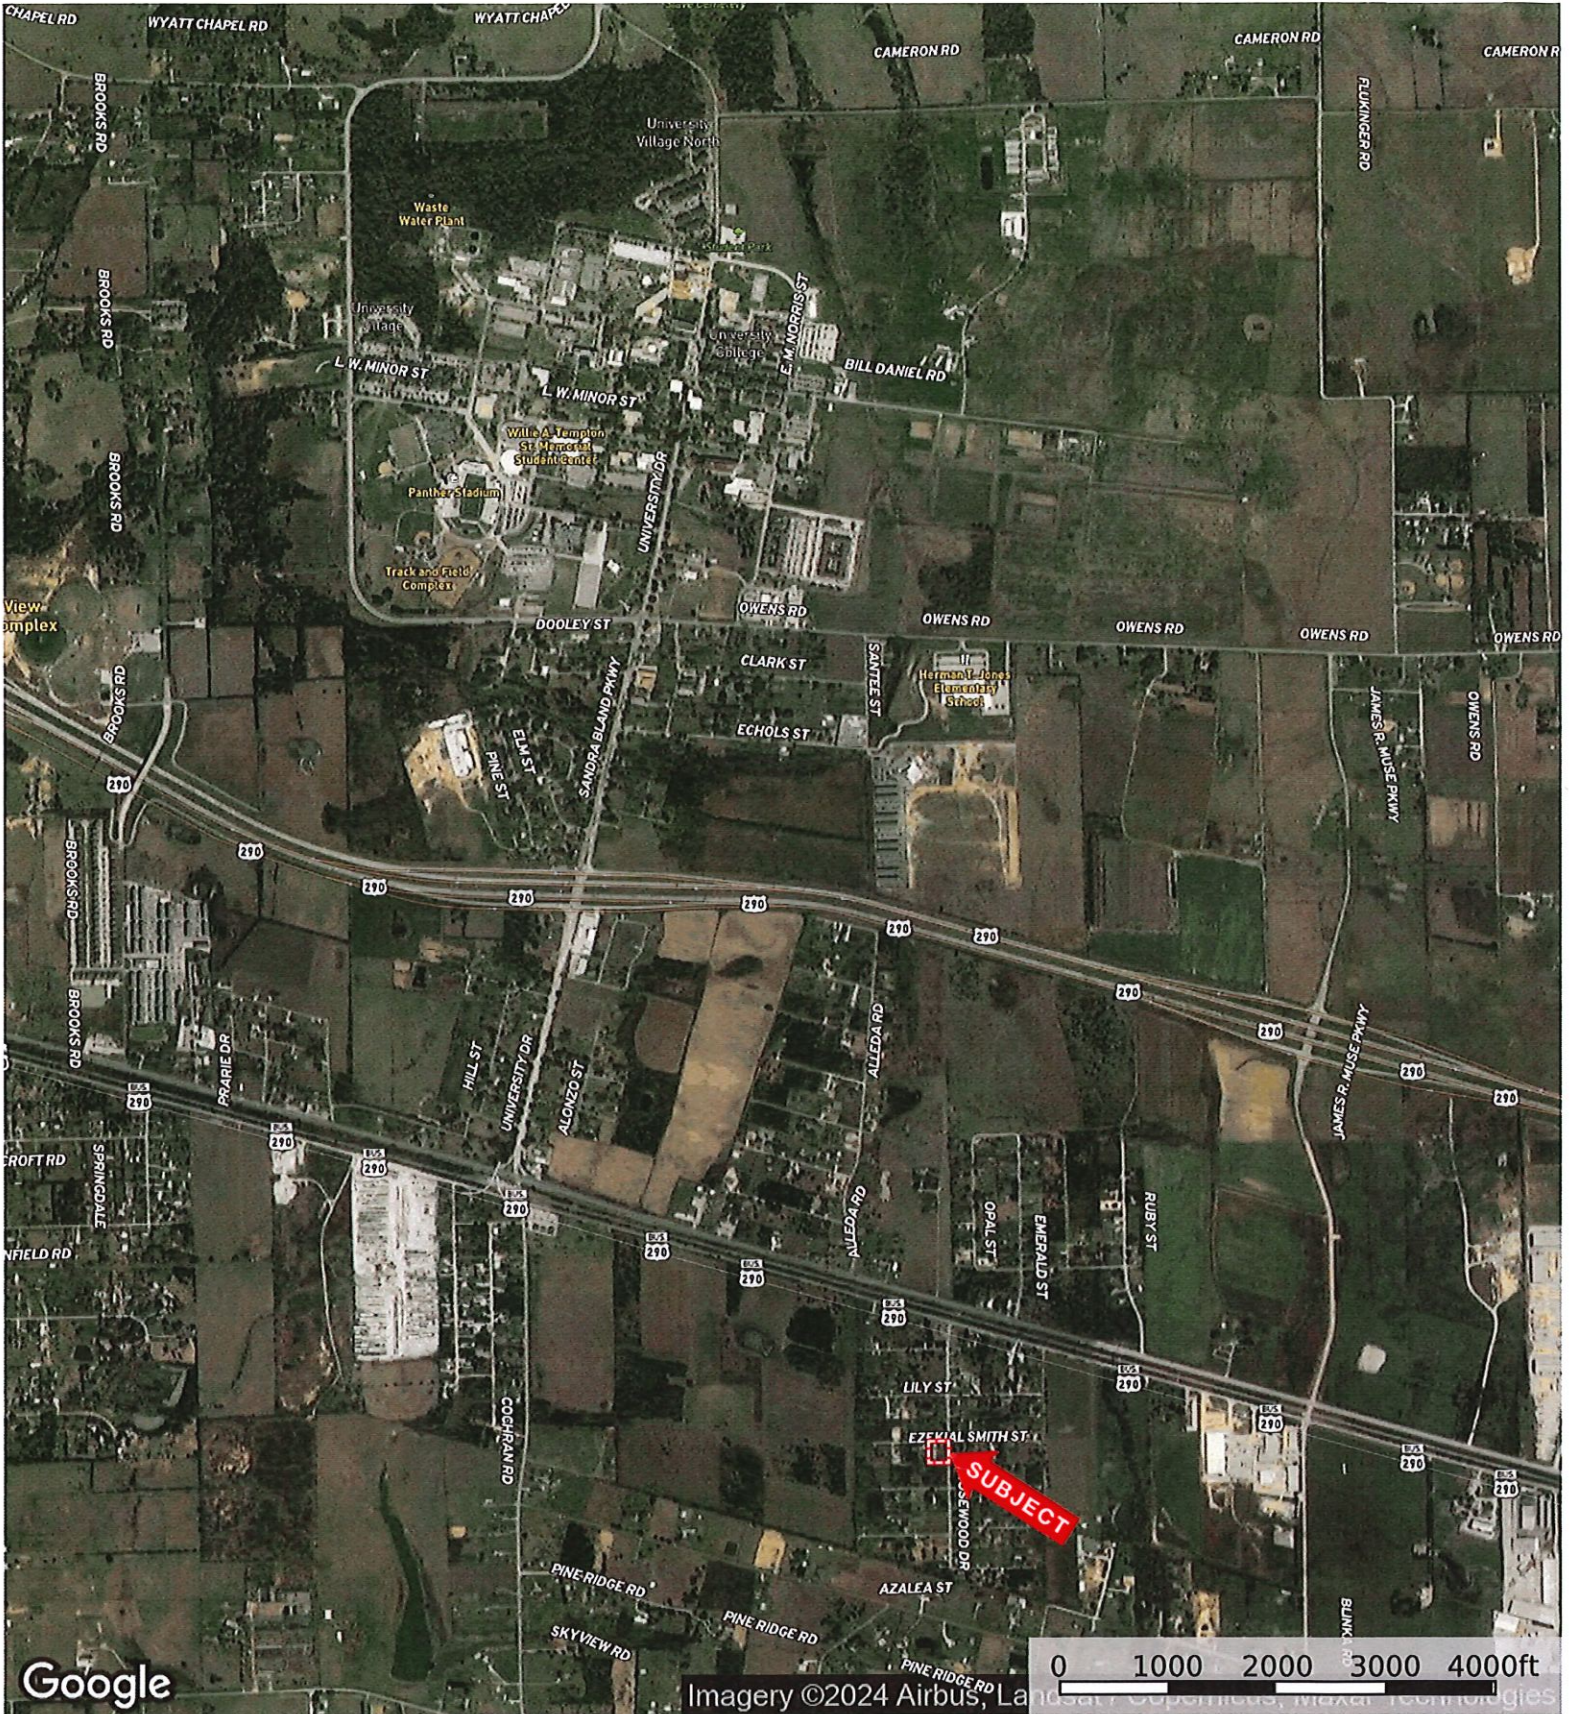

625 Ezekiel Smith
Waller County, Texas, AC +/-

 Boundary

625 Ezekiel Smith
Waller County, Texas, AC +/-

Google

Imagery ©2024 Airbus, Land ID™ Services, and other contributors

Timothy Phelan
P: (936) 372-9181

625 Ezekiel Smith
 Waller County, Texas, AC +/-

Google

- Boundary
- 100 Year Floodplain
- 500 Year Floodplain
- Floodway
- Special
- Unmapped/ Not Included