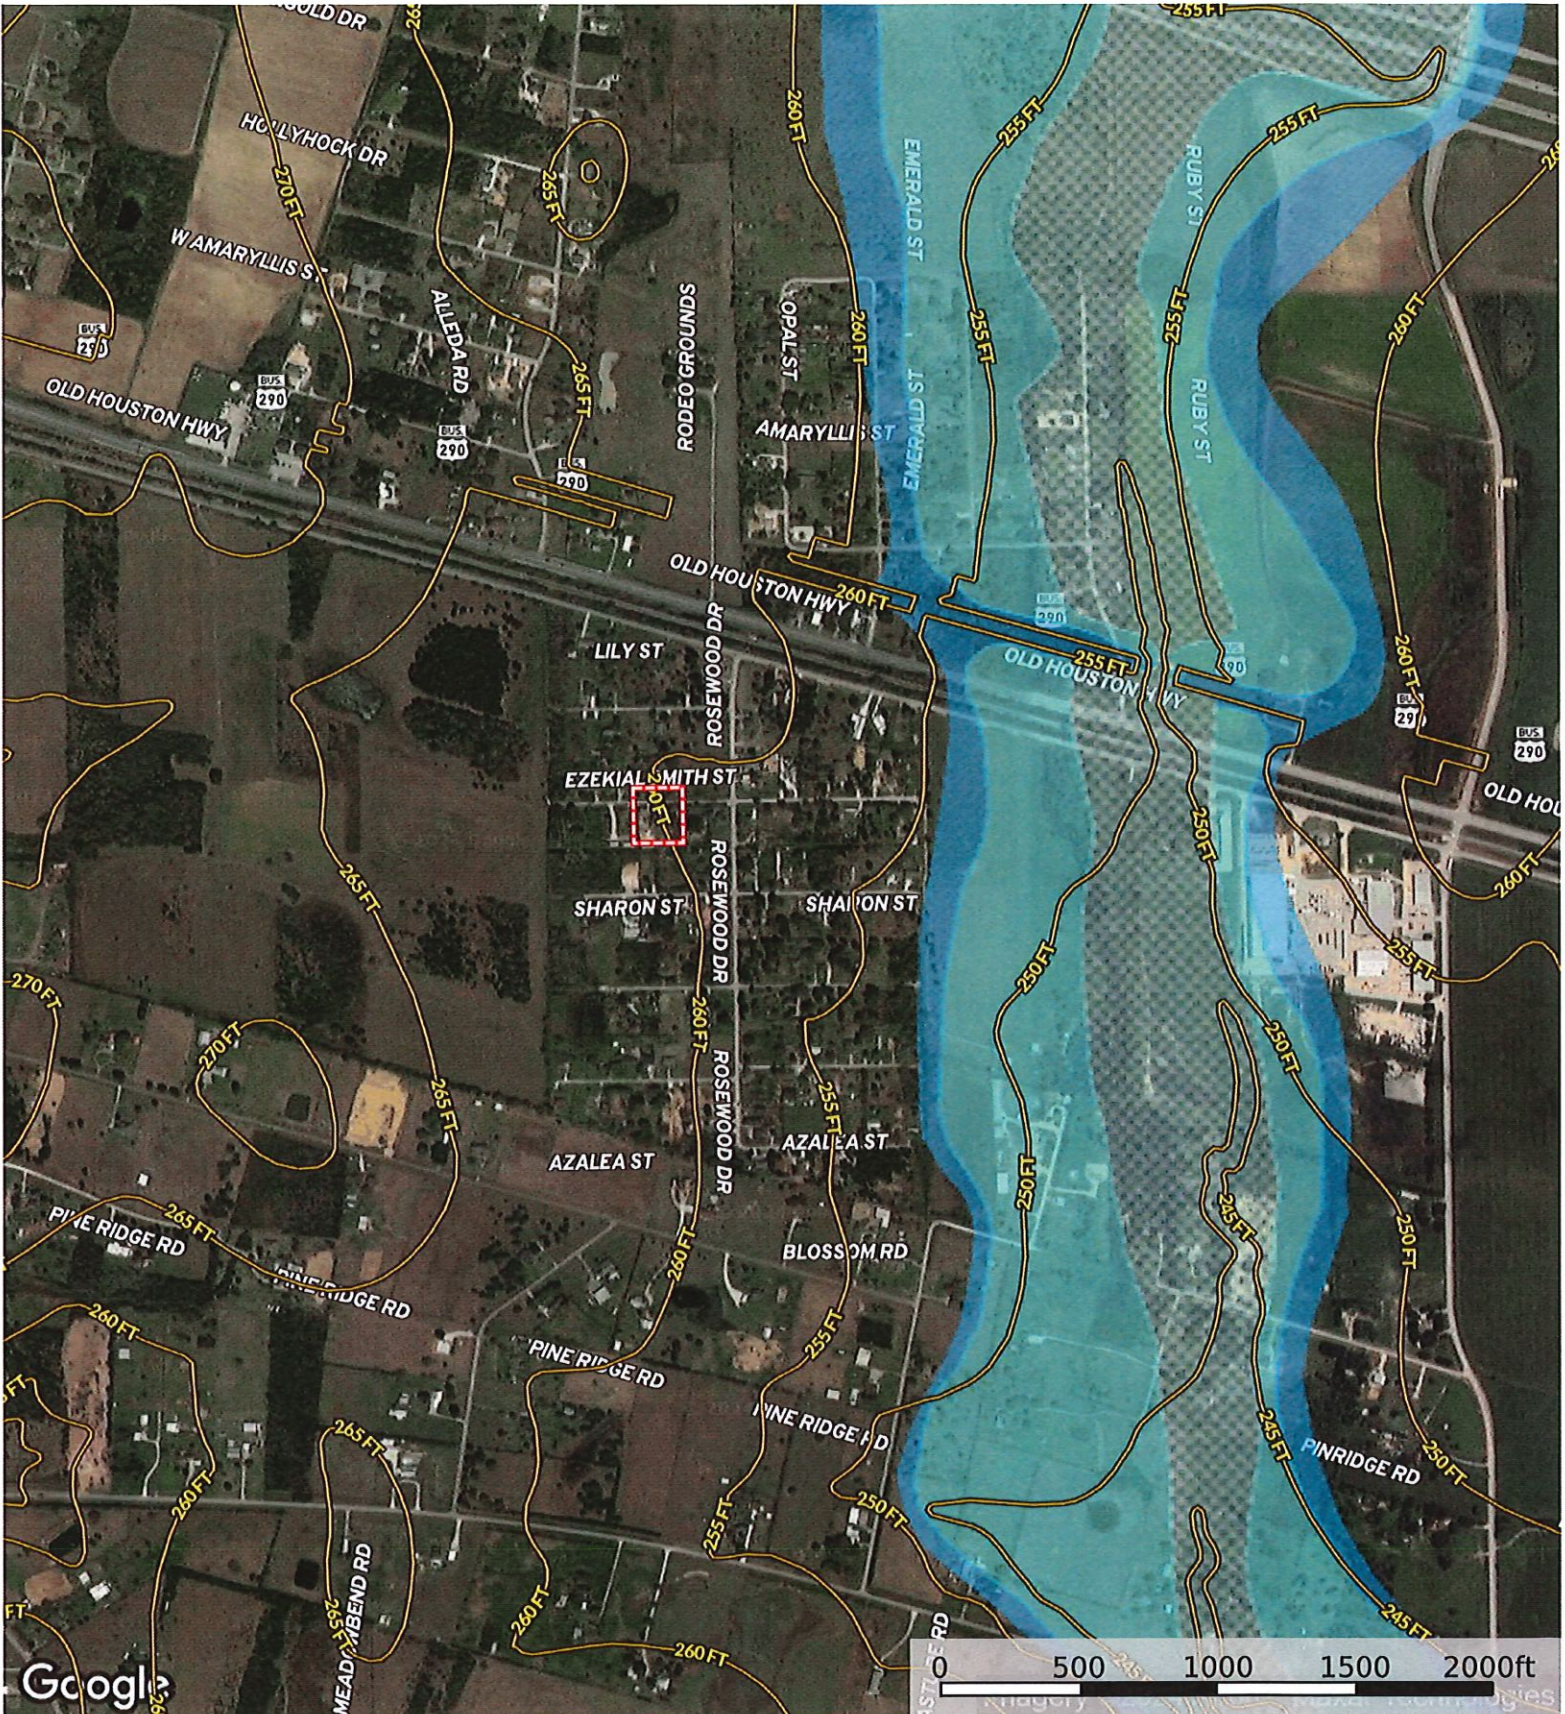

625 Ezekiel Smith
 Waller County, Texas, AC +/-

Google

- Boundary
- 100 Year Floodplain
- 500 Year Floodplain
- Floodway
- Special
- Unmapped/ Not Included