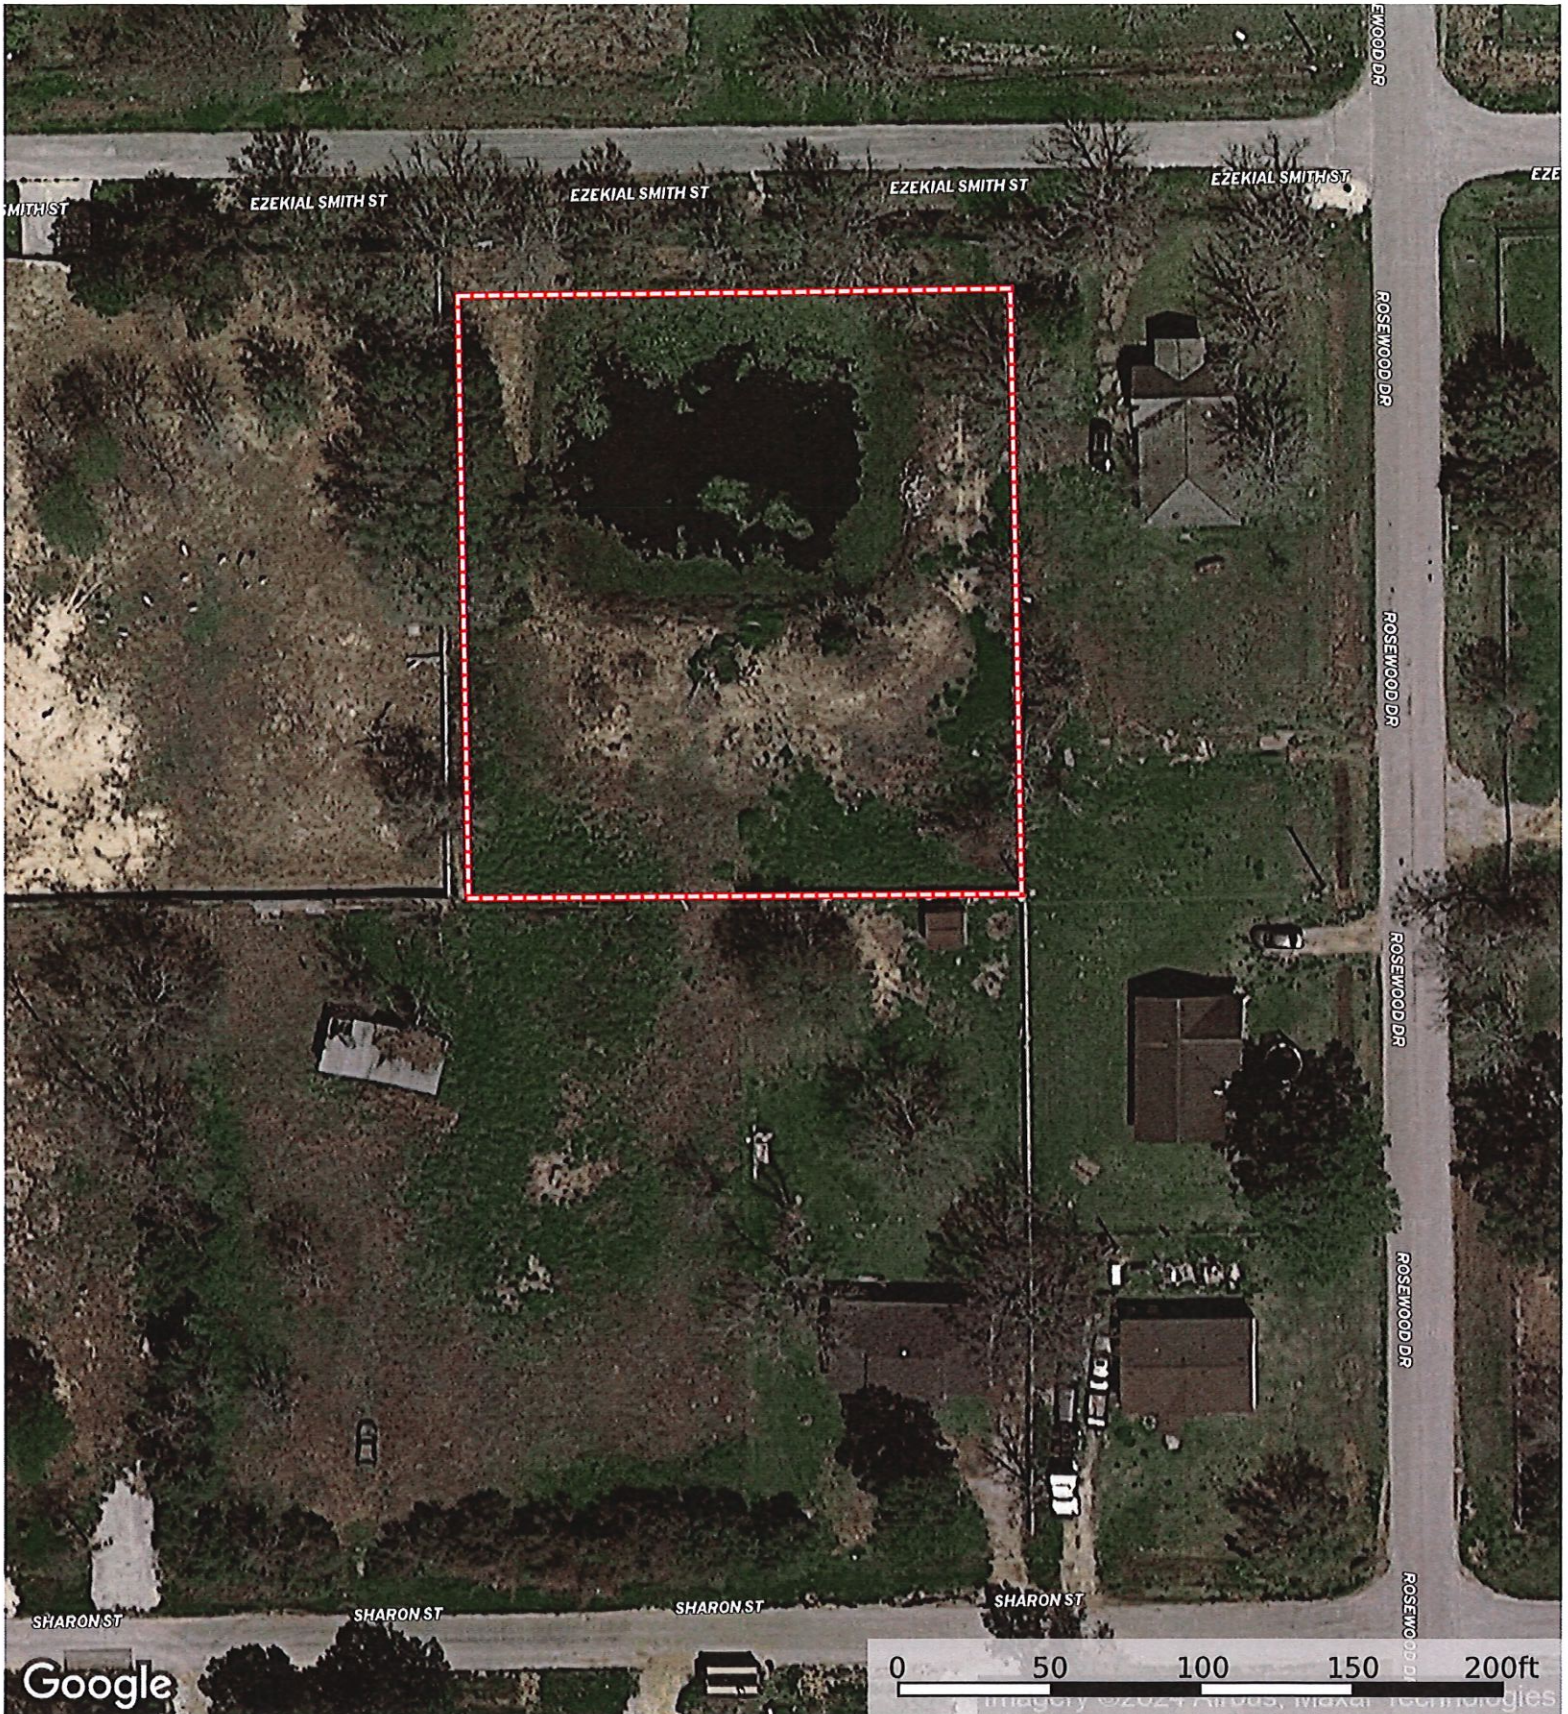

625 Ezekiel Smith
Waller County, Texas, AC +/-

Boundary

Timothy Phelan
P: (936) 372-9181

WallerCountyLand.com

P.O. Box 1274, Waller, Texas 77484

The information contained herein was obtained from sources deemed to be reliable. Land ID^{SM} Services makes no warranties or guarantees as to the completeness or accuracy thereof.