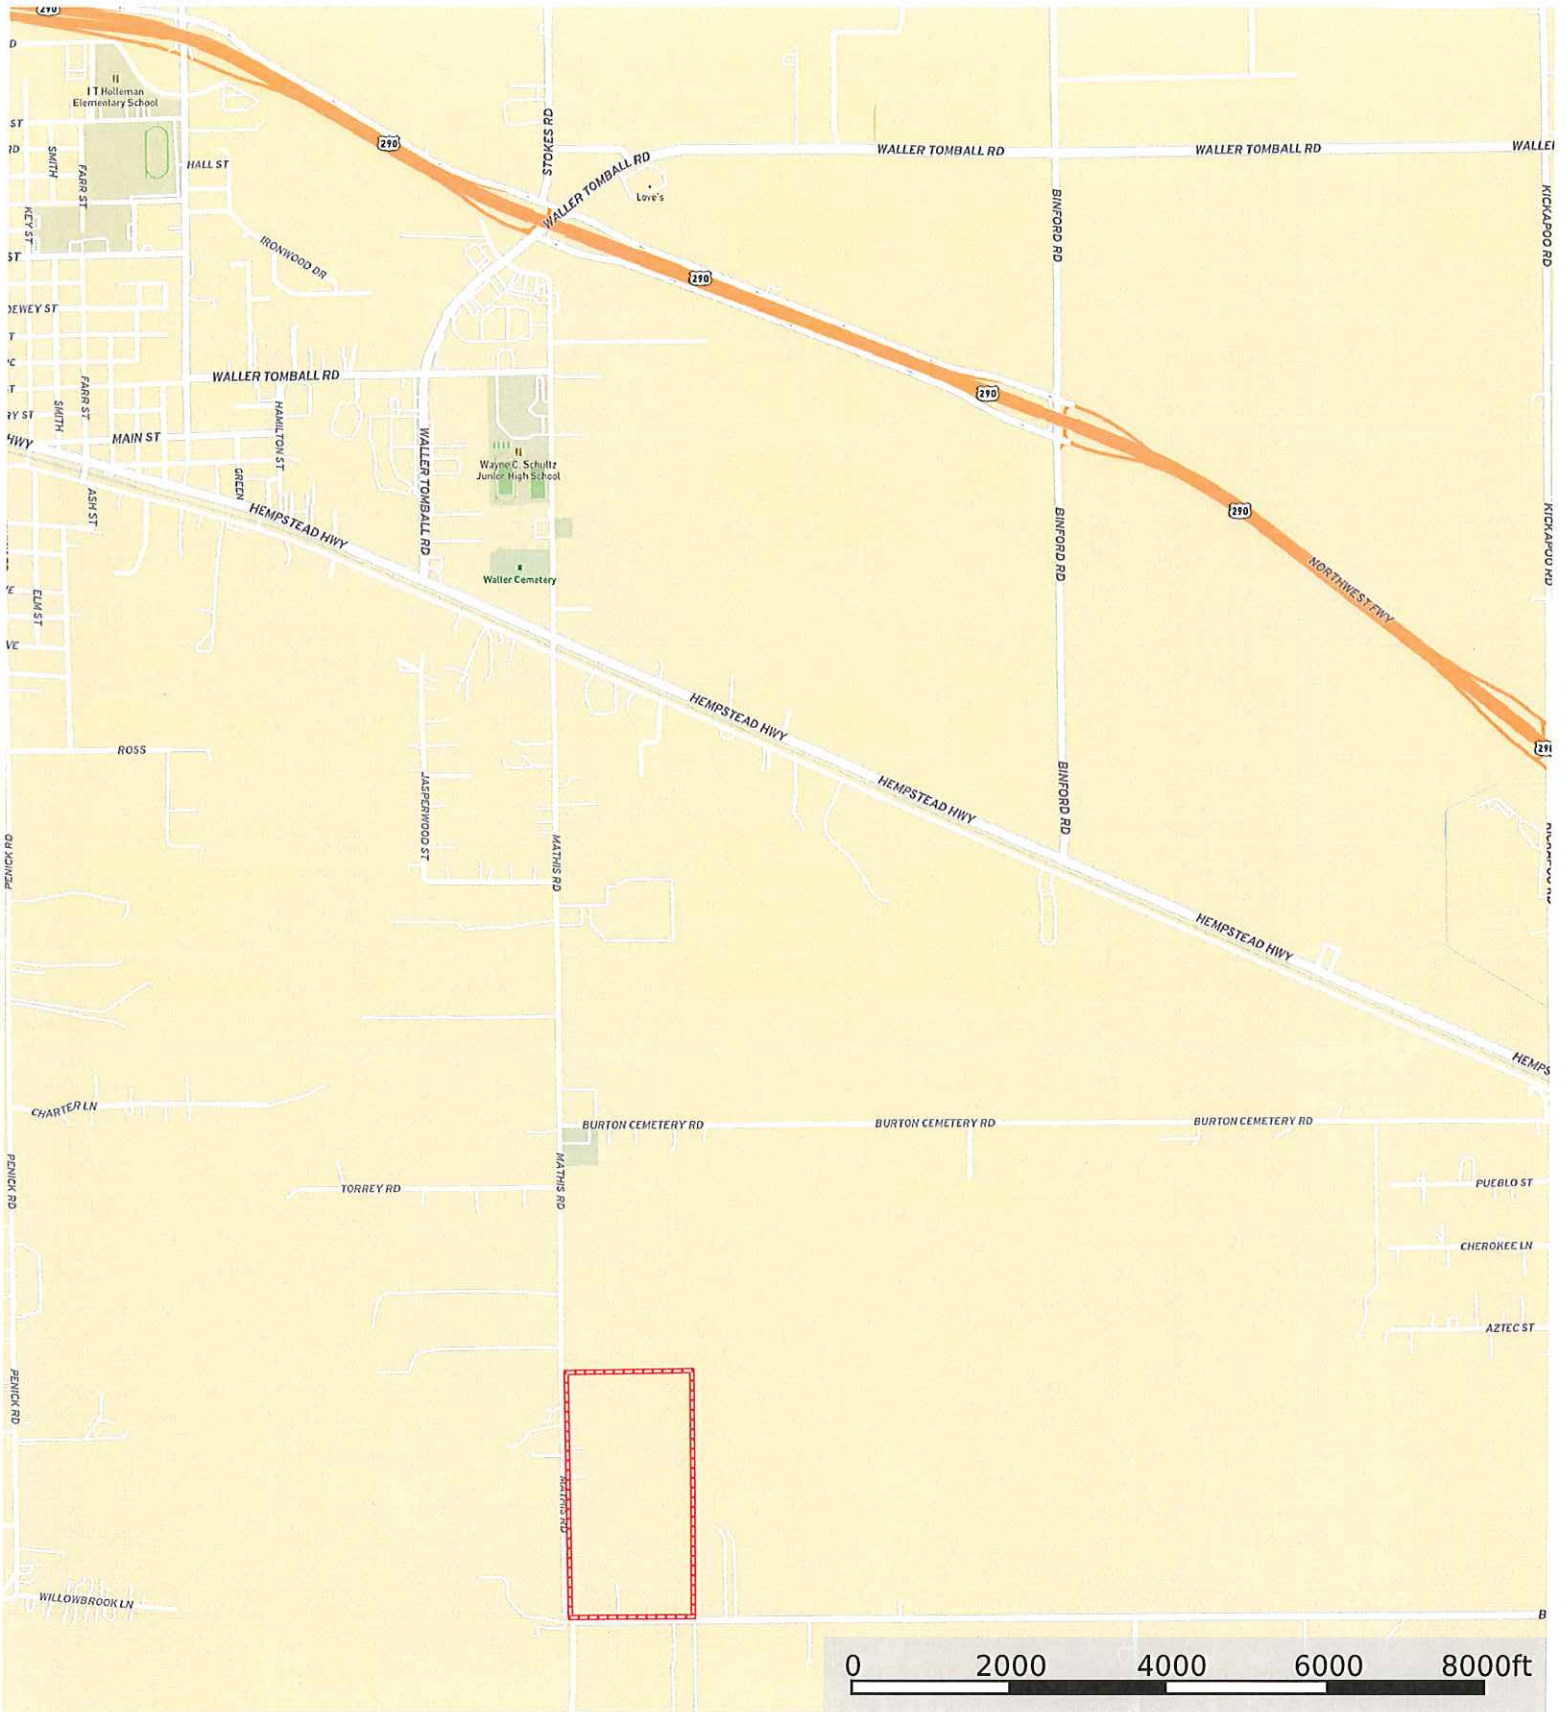

17310 Mathis  
Harris County, Texas, AC +/-

 Boundary

17310 Mathis  
Harris County, Texas, AC +/-

 Boundary

17310 Mathis  
Harris County, Texas, AC +/-

- Boundary
- 100 Year Floodplain
- 500 Year Floodplain
- Floodway
- Special
- Unmapped/ Not Included