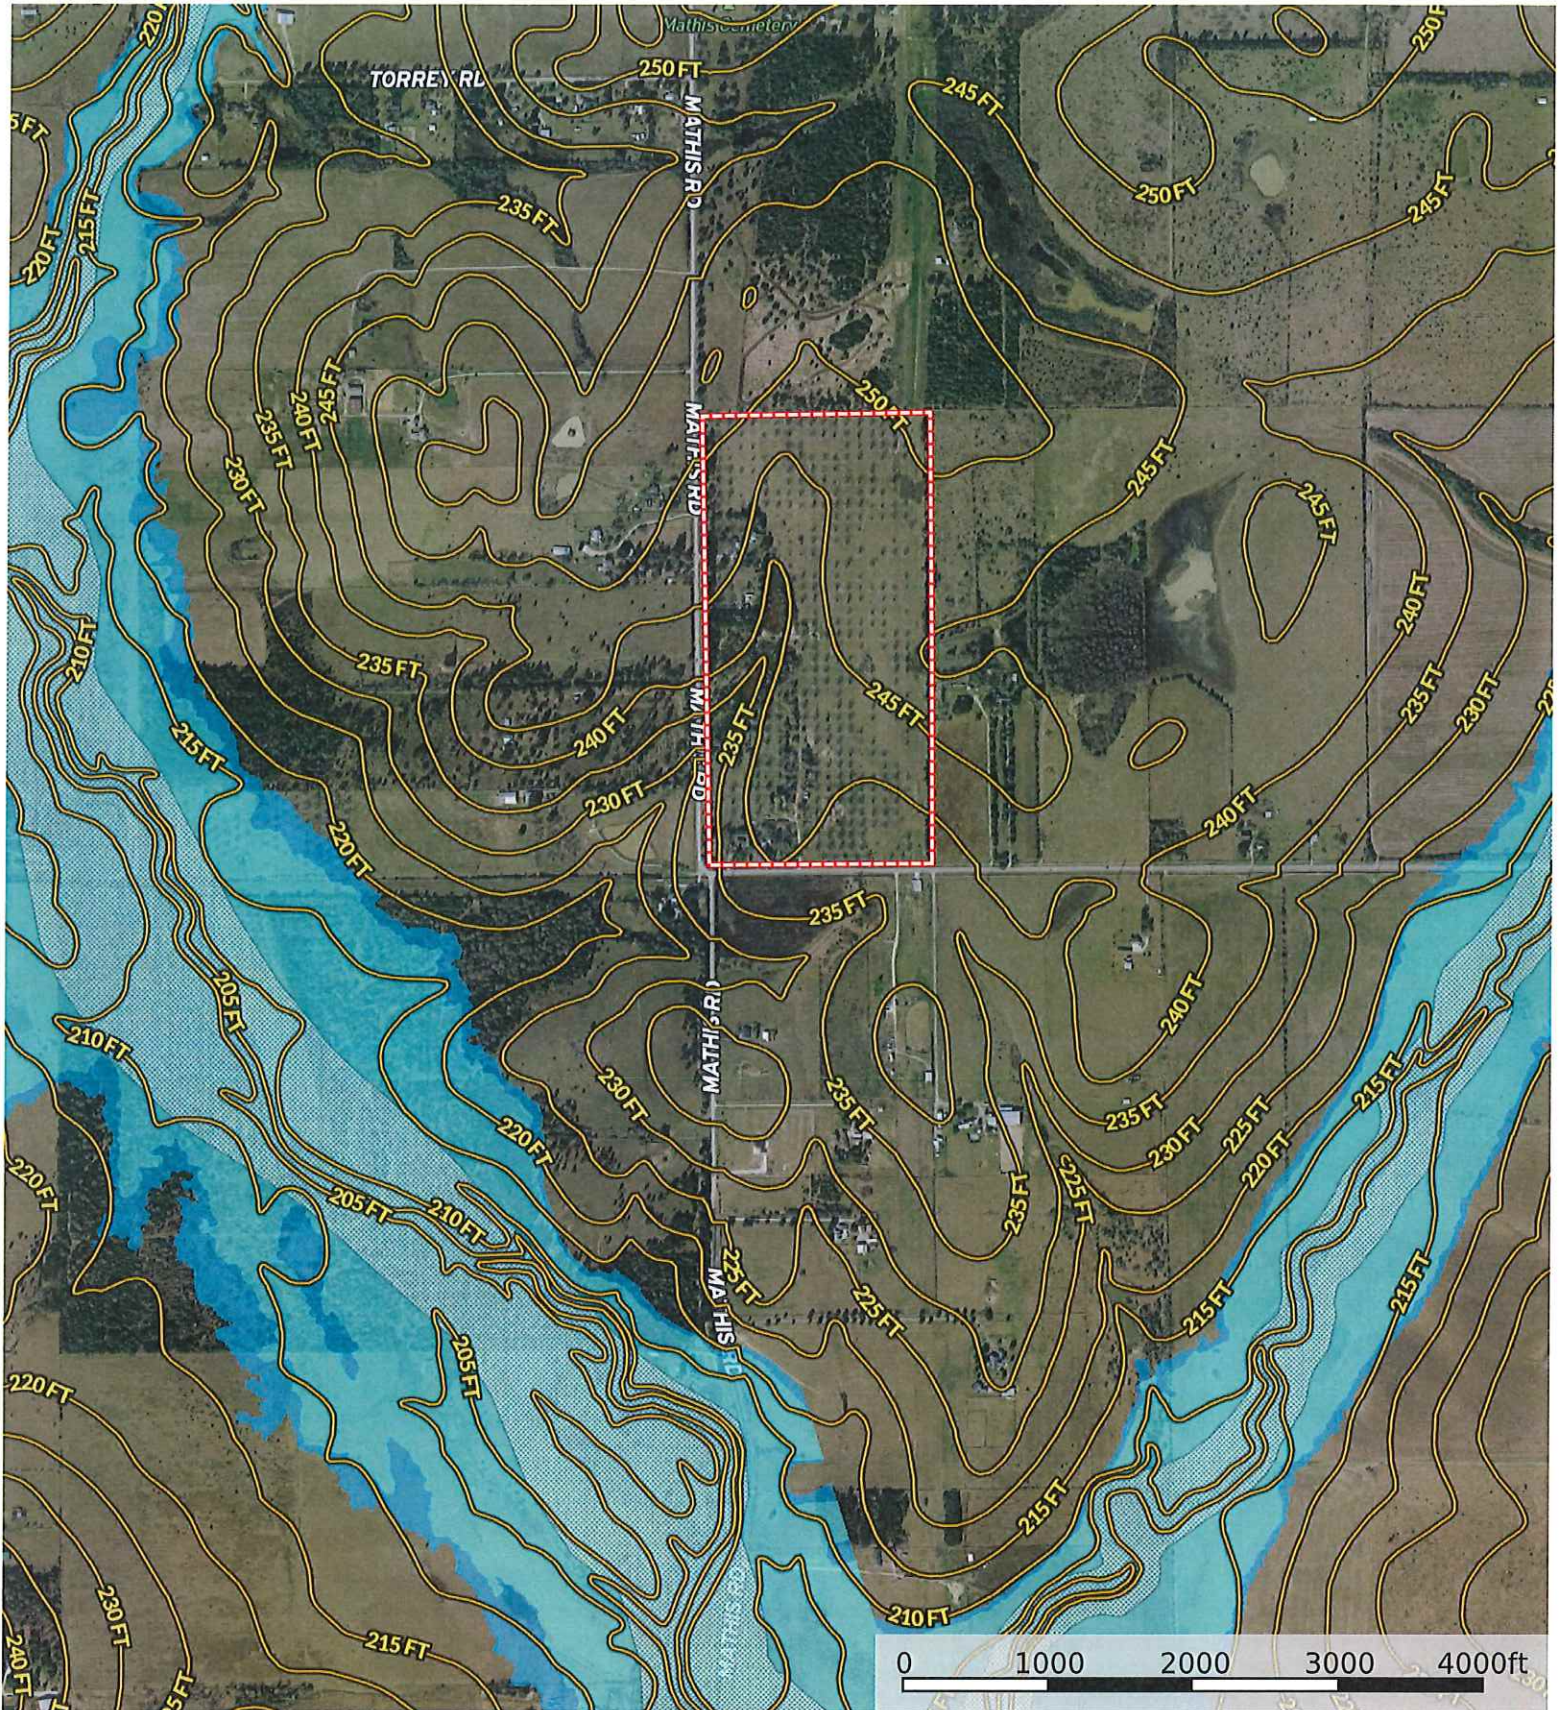

17310 Mathis  
Harris County, Texas, AC +/-

 Boundary

17310 Mathis  
Harris County, Texas, AC +/-

 Boundary

17310 Mathis  
Harris County, Texas, AC +/-

- Boundary
- 100 Year Floodplain
- 500 Year Floodplain
- Floodway
- Special
- Unmapped/ Not Included