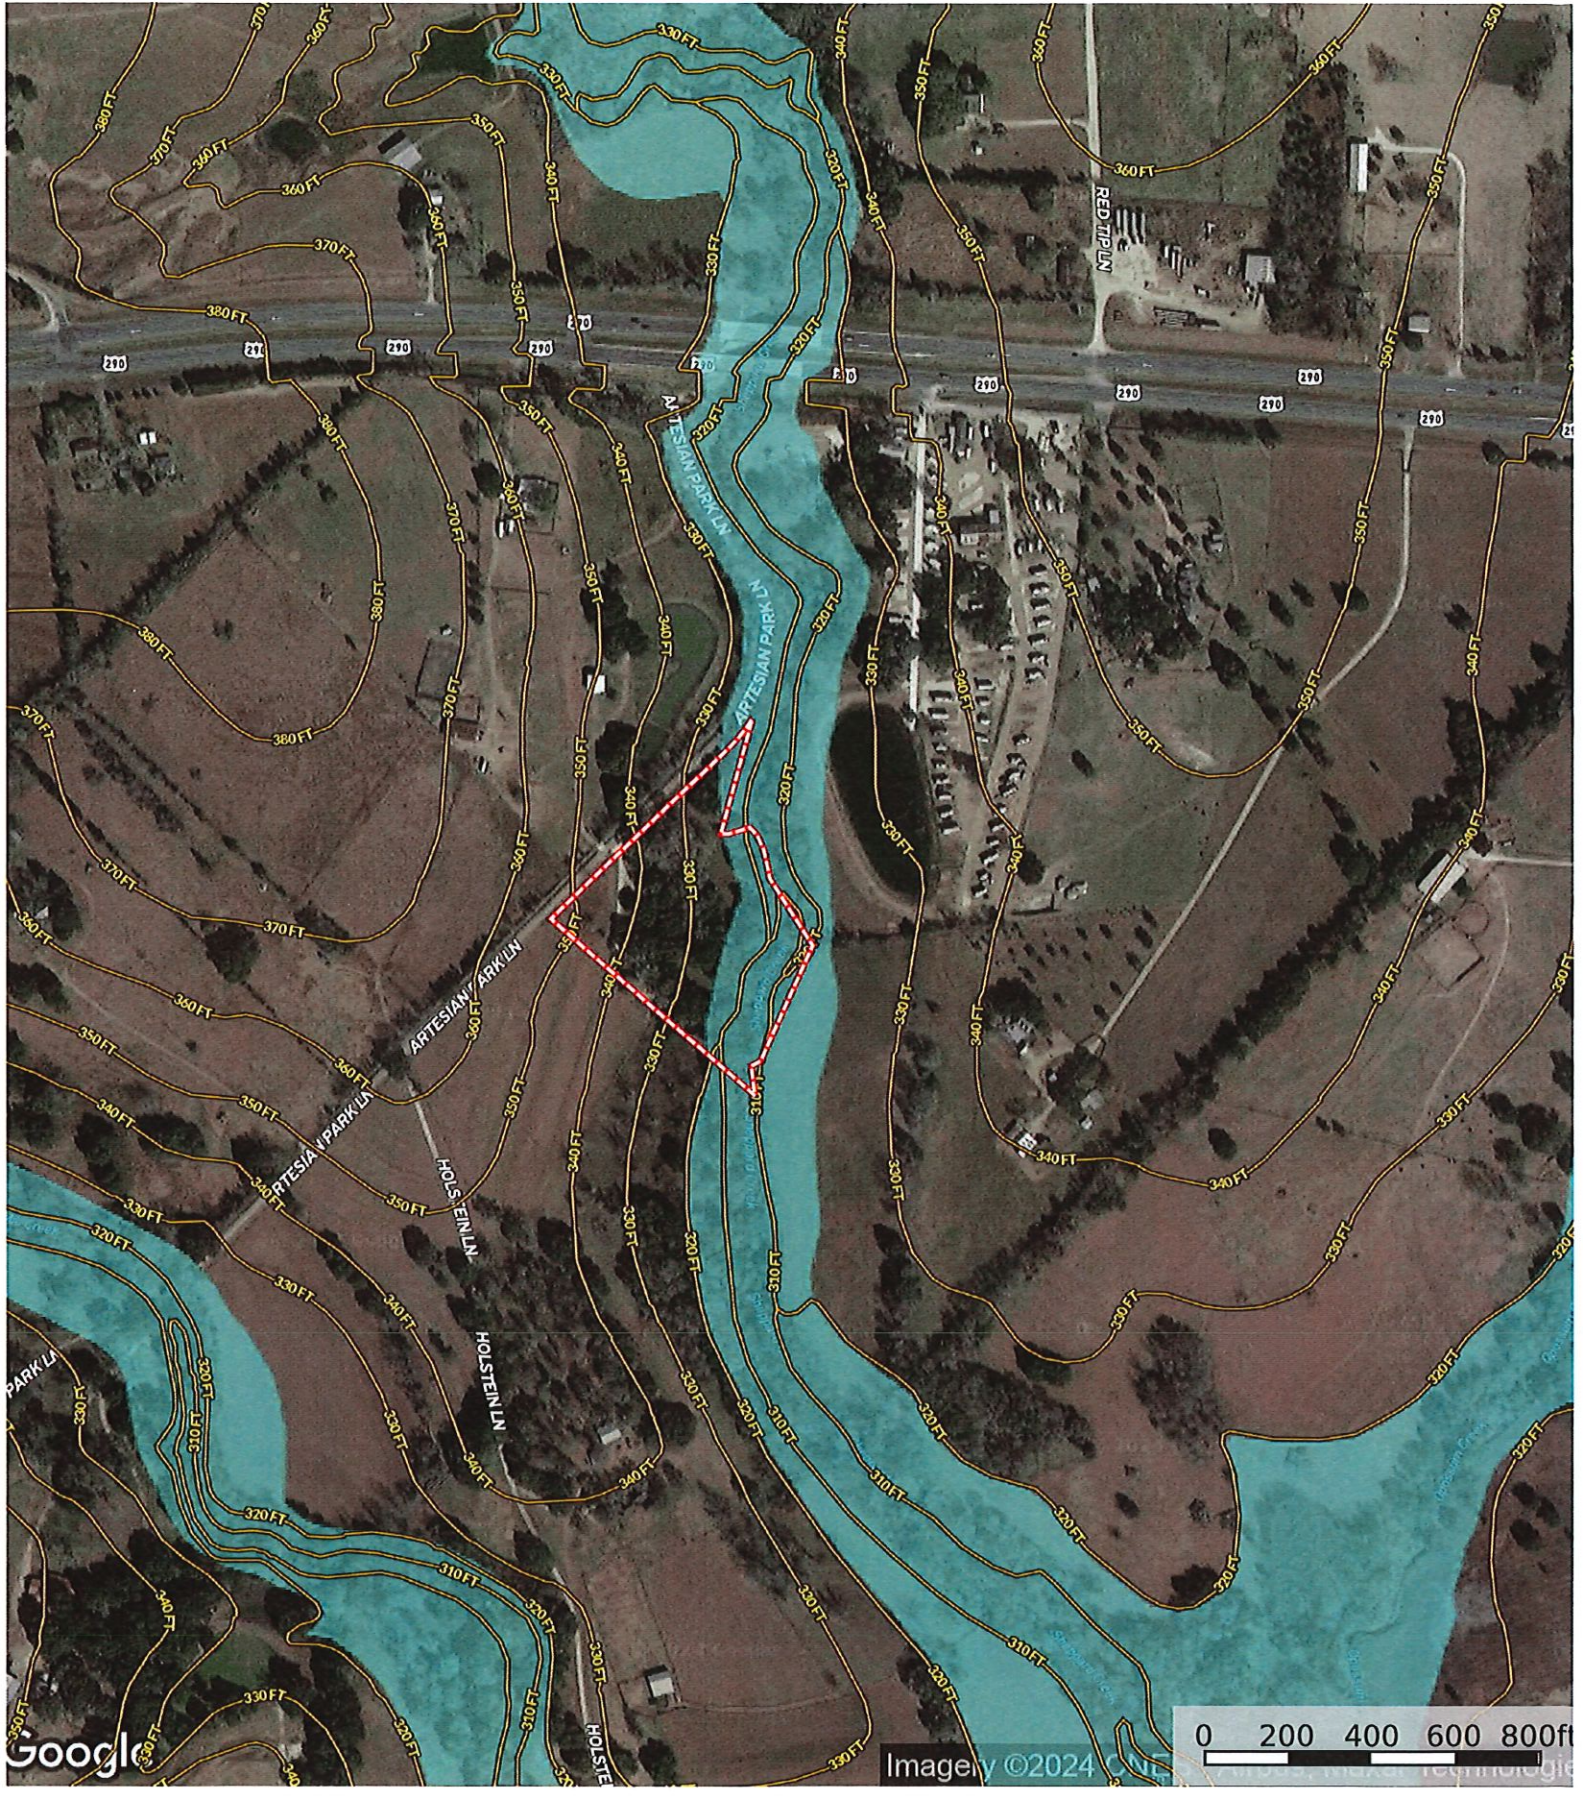

Google

Boundary

Google

0 100 200 300 400ft
Imagery © 2024 CNES/Airbus, Maxar Technologies

Boundary

- Boundary
- 100 Year Floodplain
- 500 Year Floodplain
- Floodway
- Special
- Unmapped/ Not Included