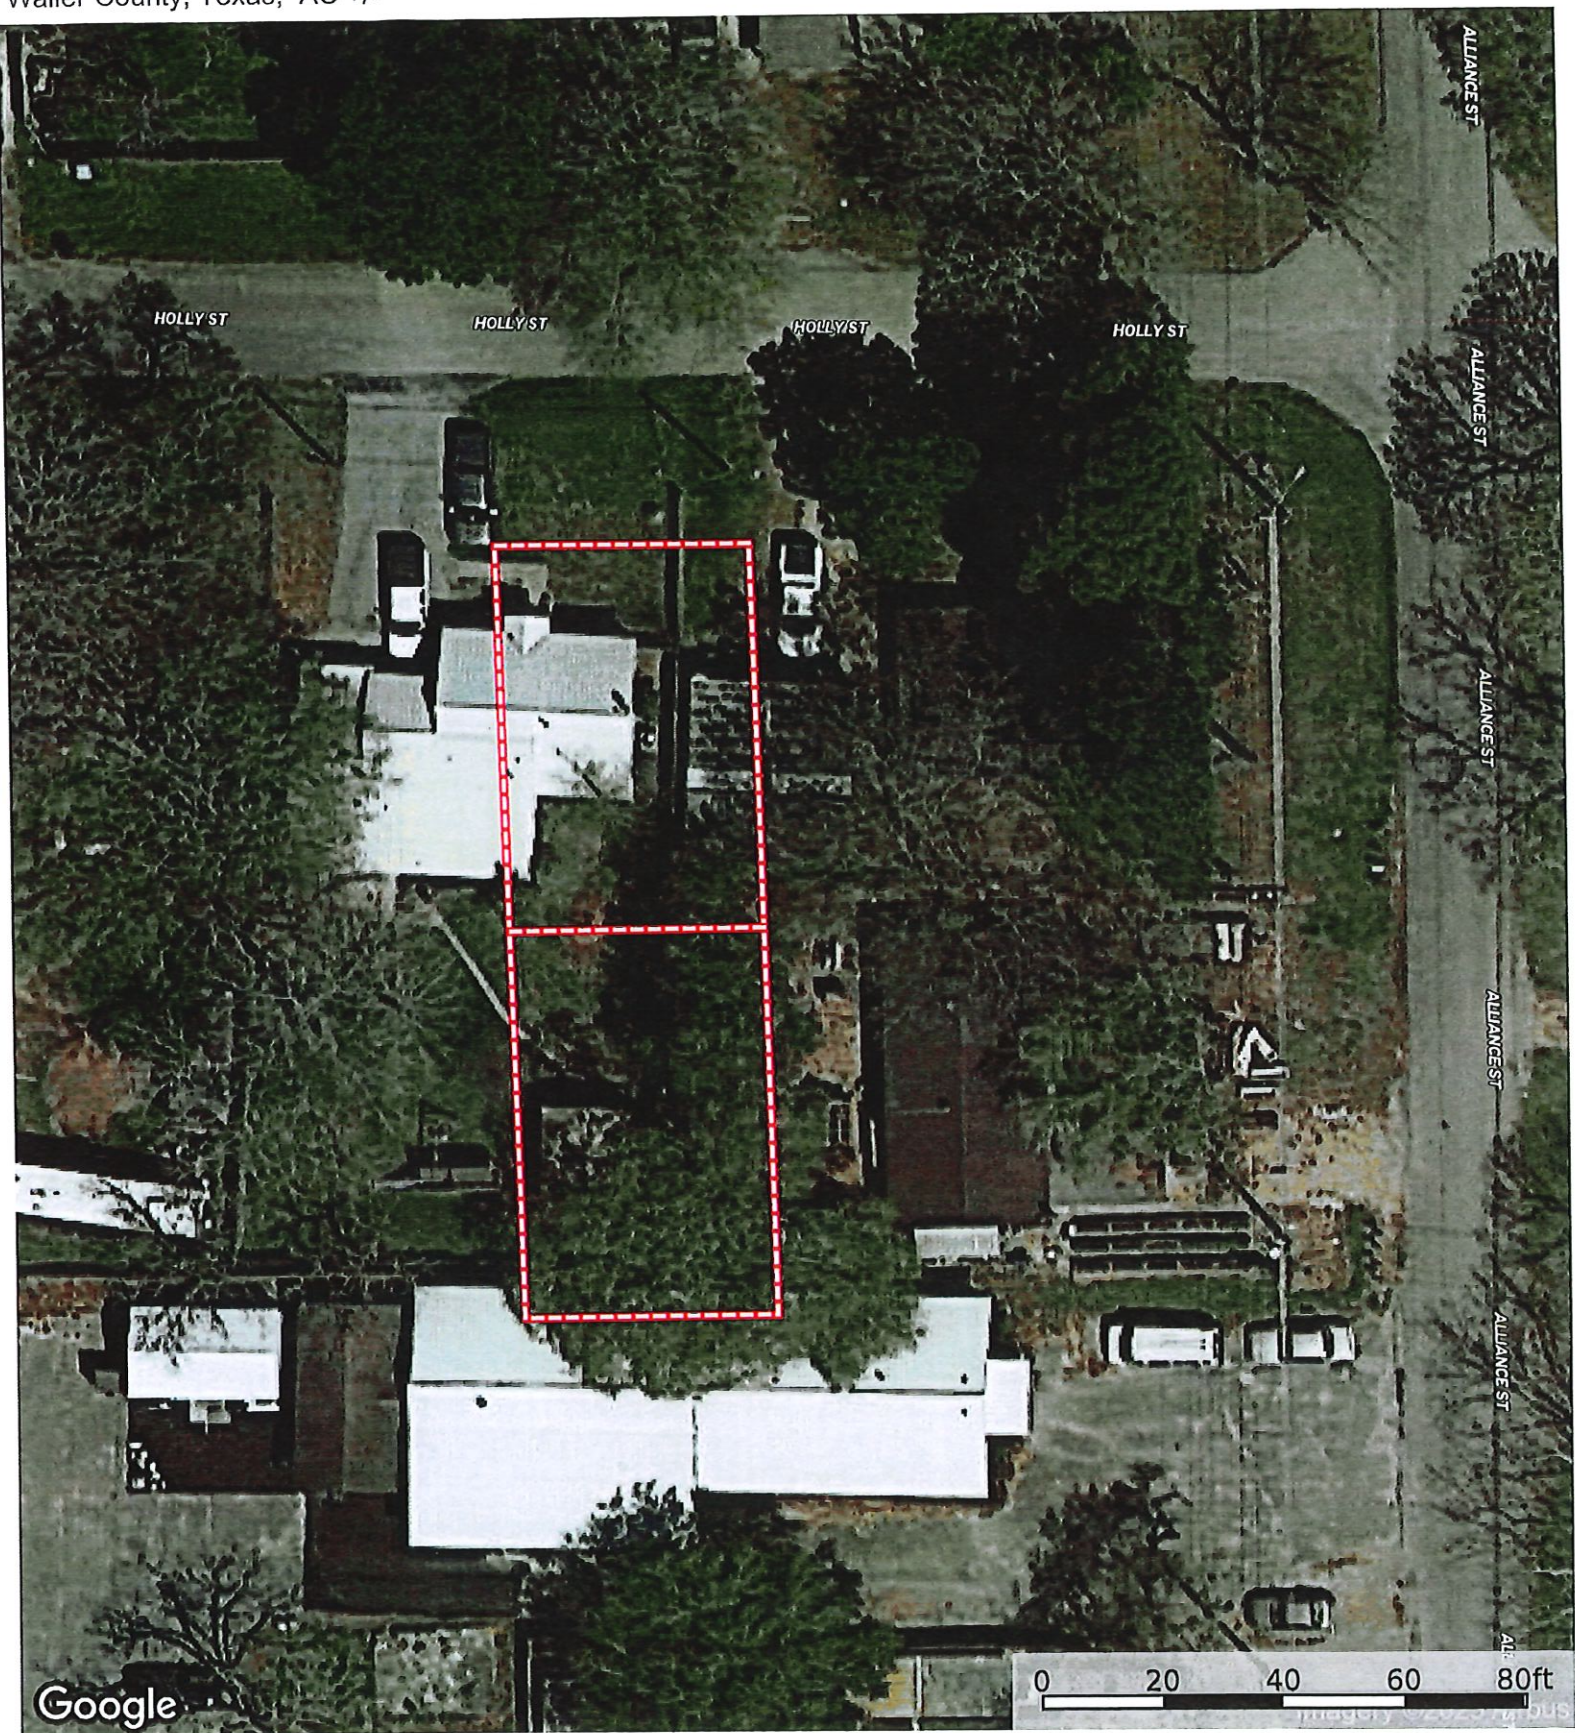

2703 Holly St.  
Waller County, Texas, AC +/-

 Boundary

2703 Holly St.  
Waller County, Texas, AC +/-

 Boundary

**id.** The information contained herein was obtained from sources deemed to be reliable. Land Id™ Services makes no warranties or guarantees as to the completeness or accuracy thereof.

2703 Holly St.  
 Waller County, Texas, AC +/-

Google Earth imagery. Map data by Maxar Technologies, Texas General Land Office, U.S. Geological Survey.

- Boundary
- 100 Year Floodplain
- 500 Year Floodplain
- Floodway
- Special
- Unmapped/ Not Included