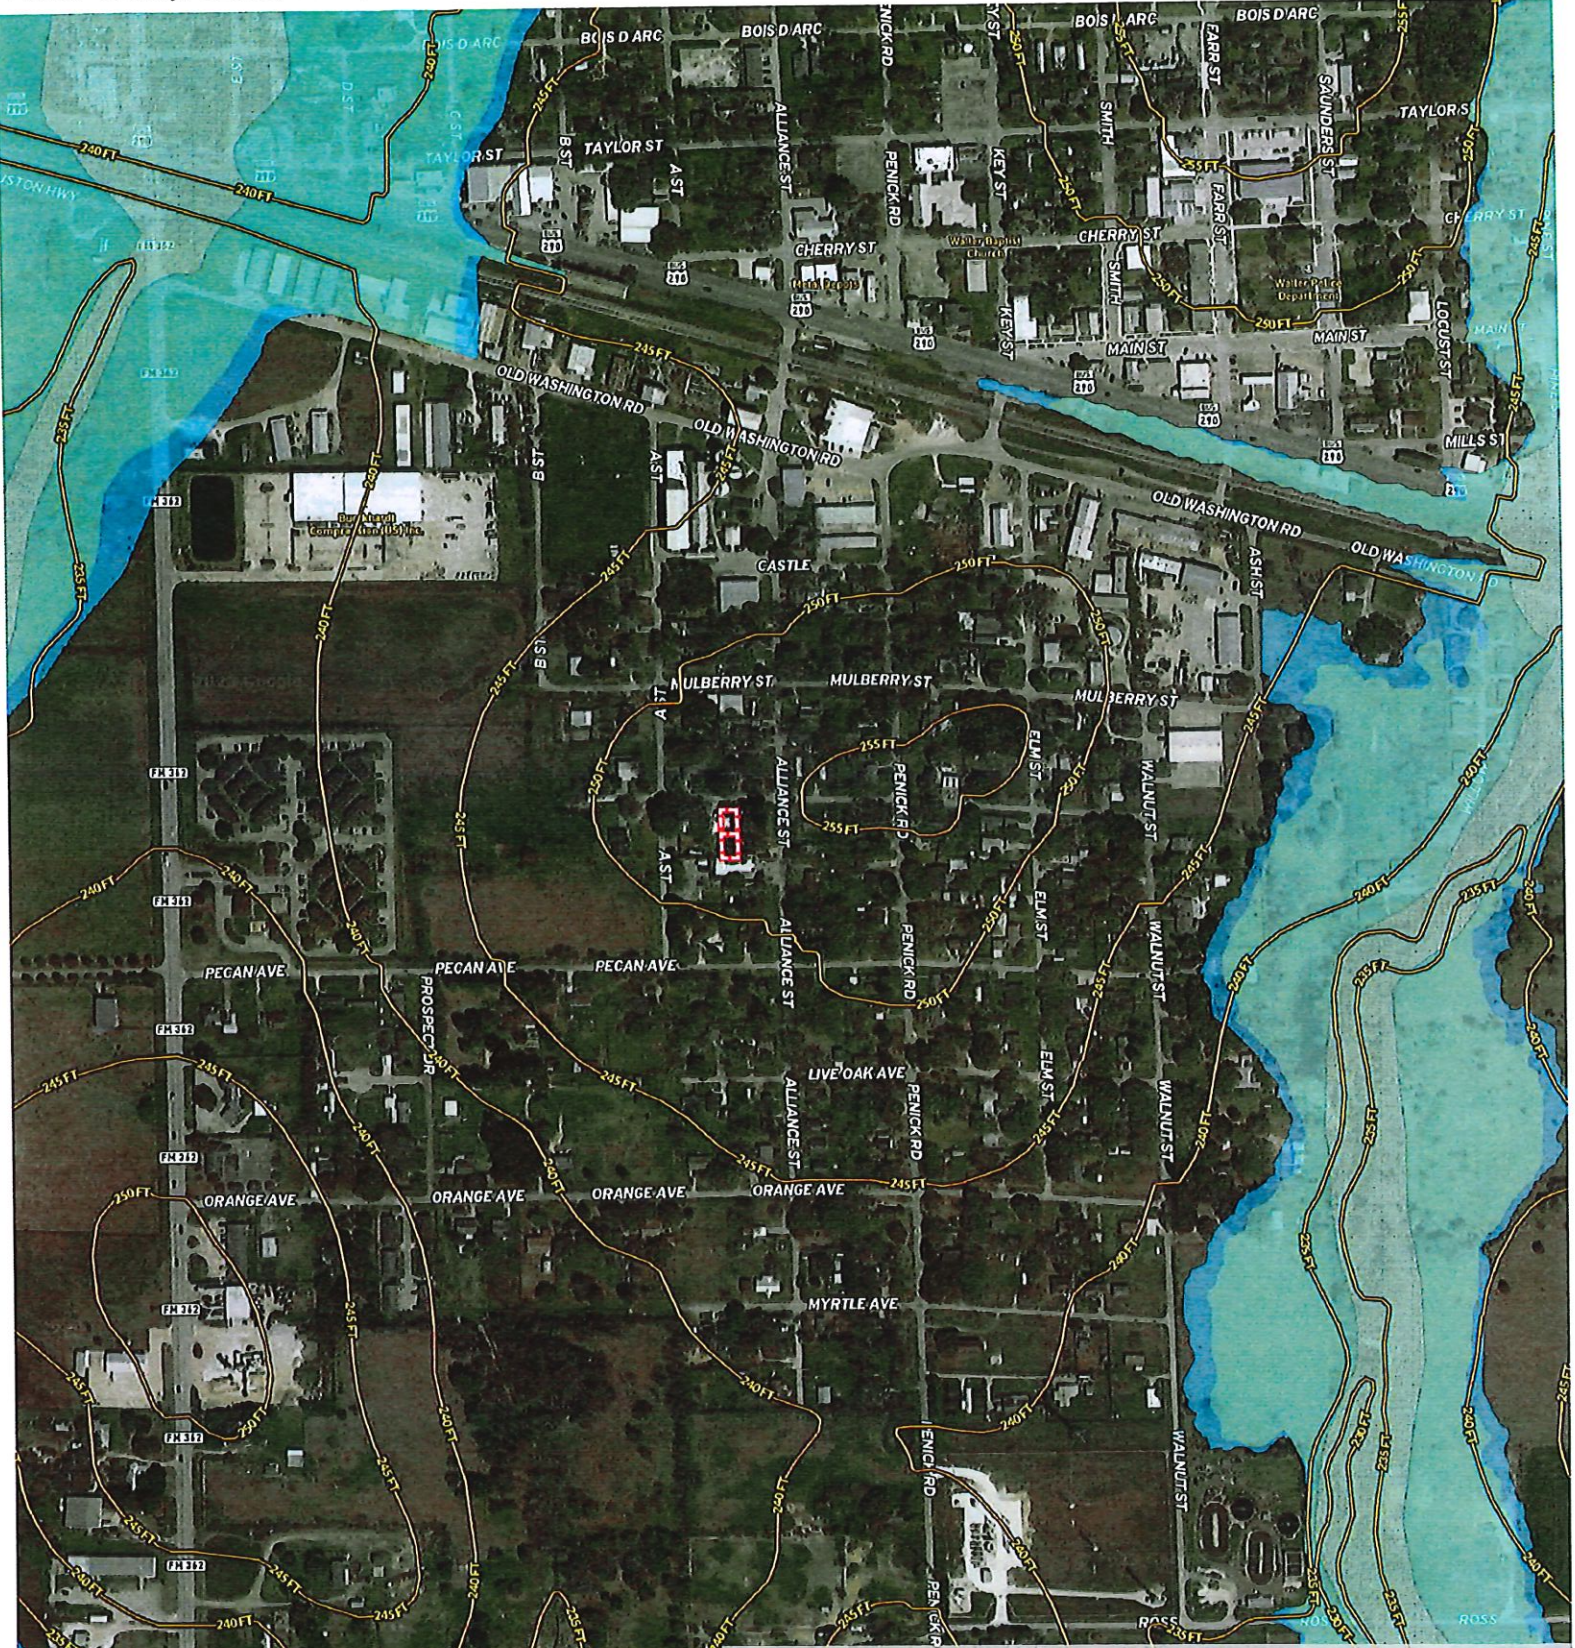

2703 Holly St.  
Waller County, Texas, AC +/-

 Boundary

2703 Holly St.  
Waller County, Texas, AC +/-

 Boundary

**id.** The information contained herein was obtained from sources deemed to be reliable. Land Id™ Services makes no warranties or guarantees as to the completeness or accuracy thereof.

2703 Holly St.  
 Waller County, Texas, AC +/-

Google Earth imagery. Map data by Maxar Technologies, Texas General Land Office, U.S. Geological Survey.

- Boundary
- 100 Year Floodplain
- 500 Year Floodplain
- Floodway
- Special
- Unmapped/ Not Included