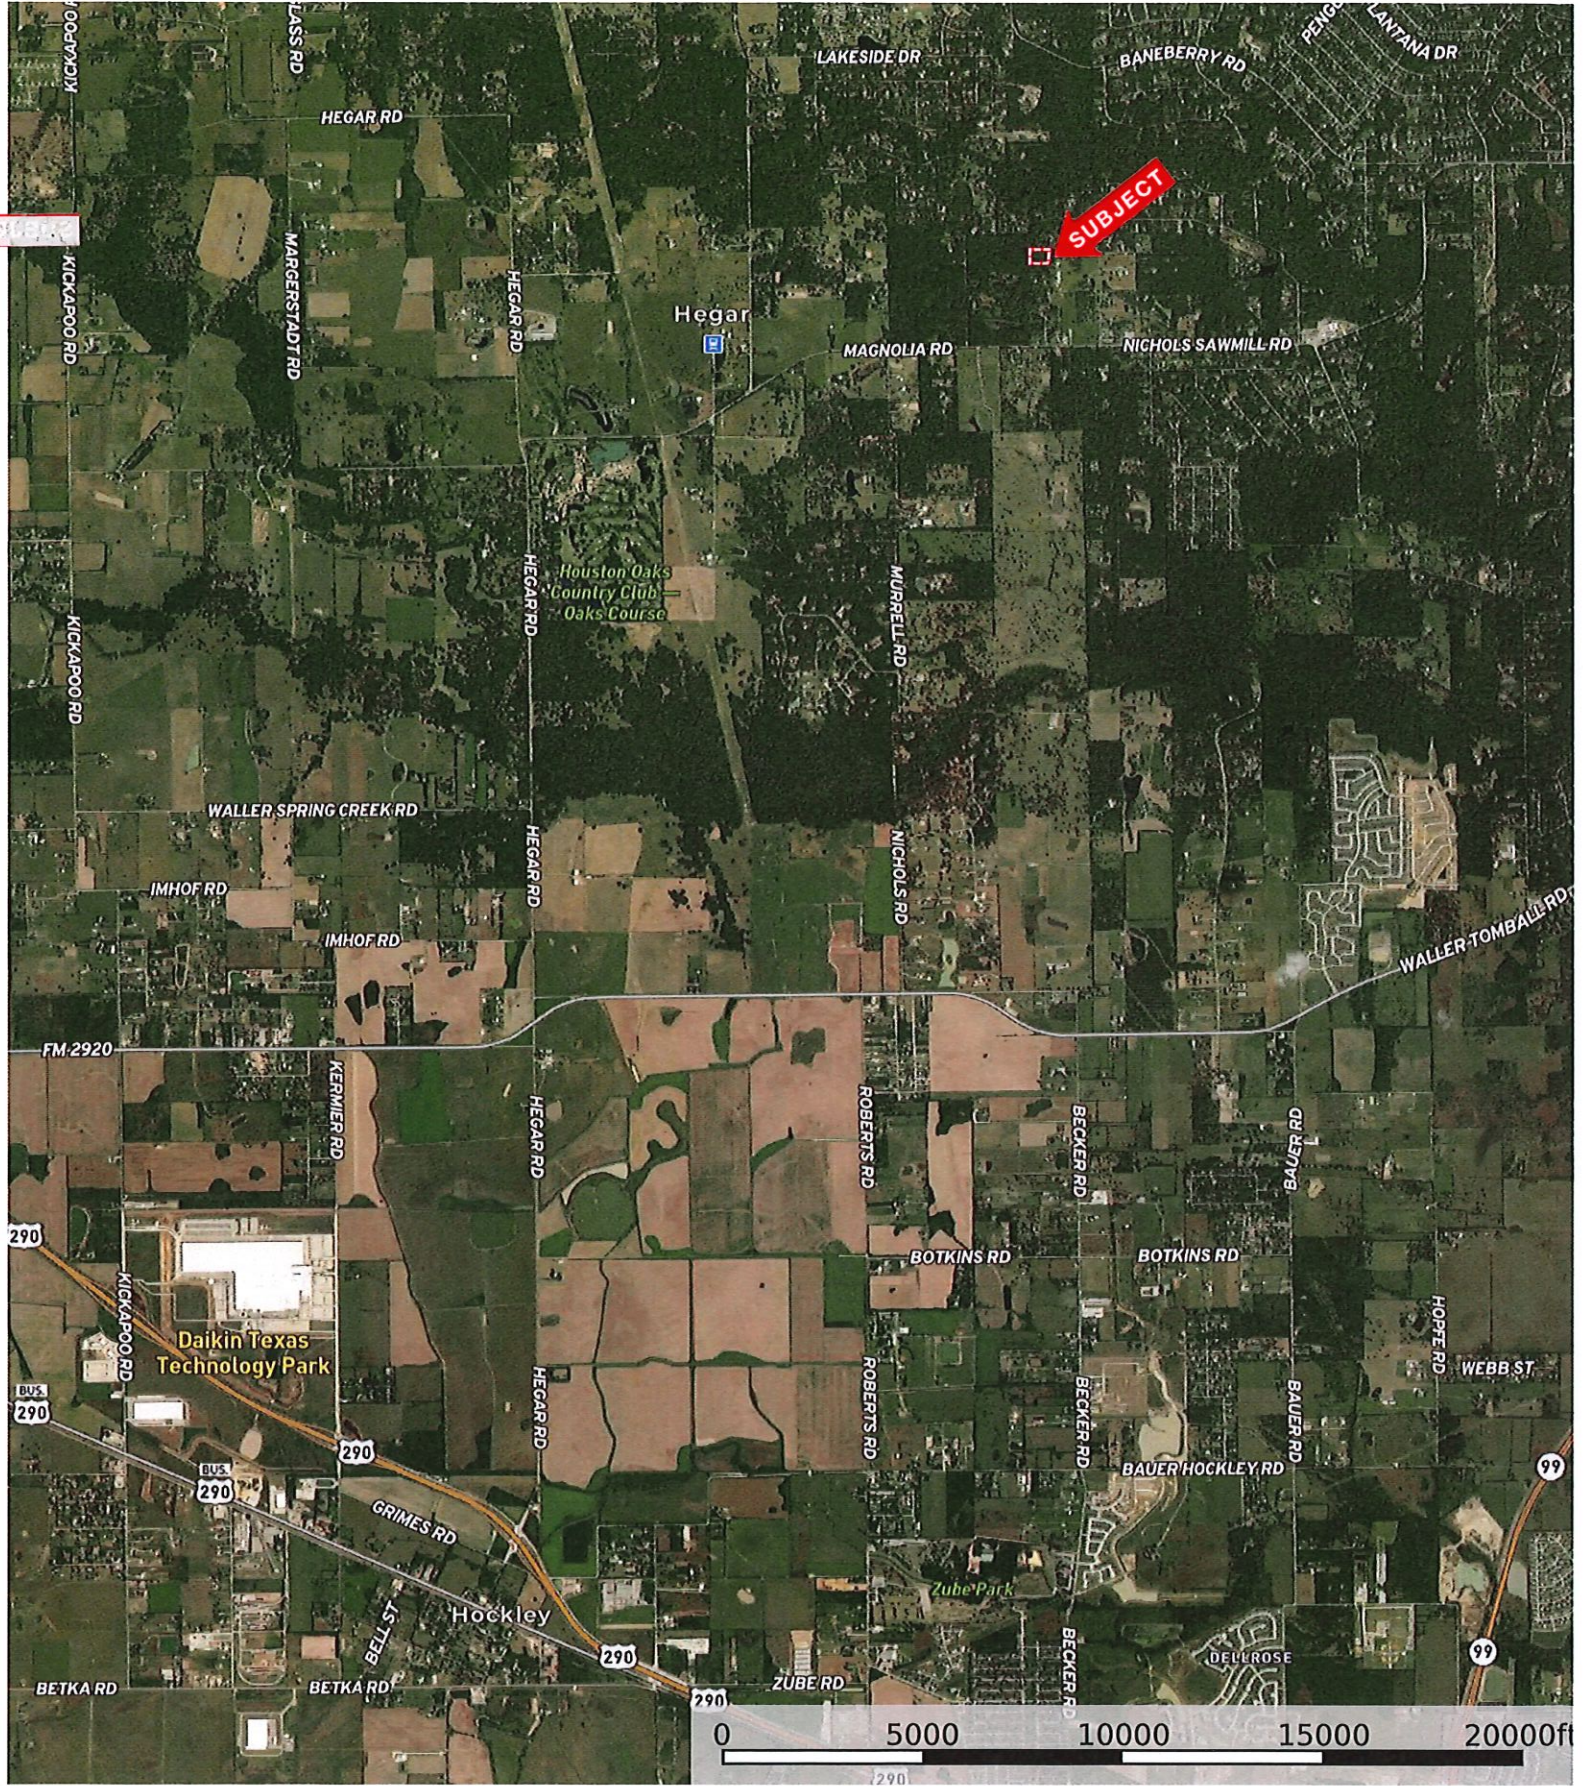

Boundary

7024 Spring Dr.  
Montgomery County, Texas, AC +/-

7 Boundary

1024 Spring Dr.  
Montgomery County, Texas, AC +/-

Boundary

- Boundary
- 100 Year Floodplain
- 500 Year Floodplain
- Floodway
- Special
- Unmapped/ Not Included