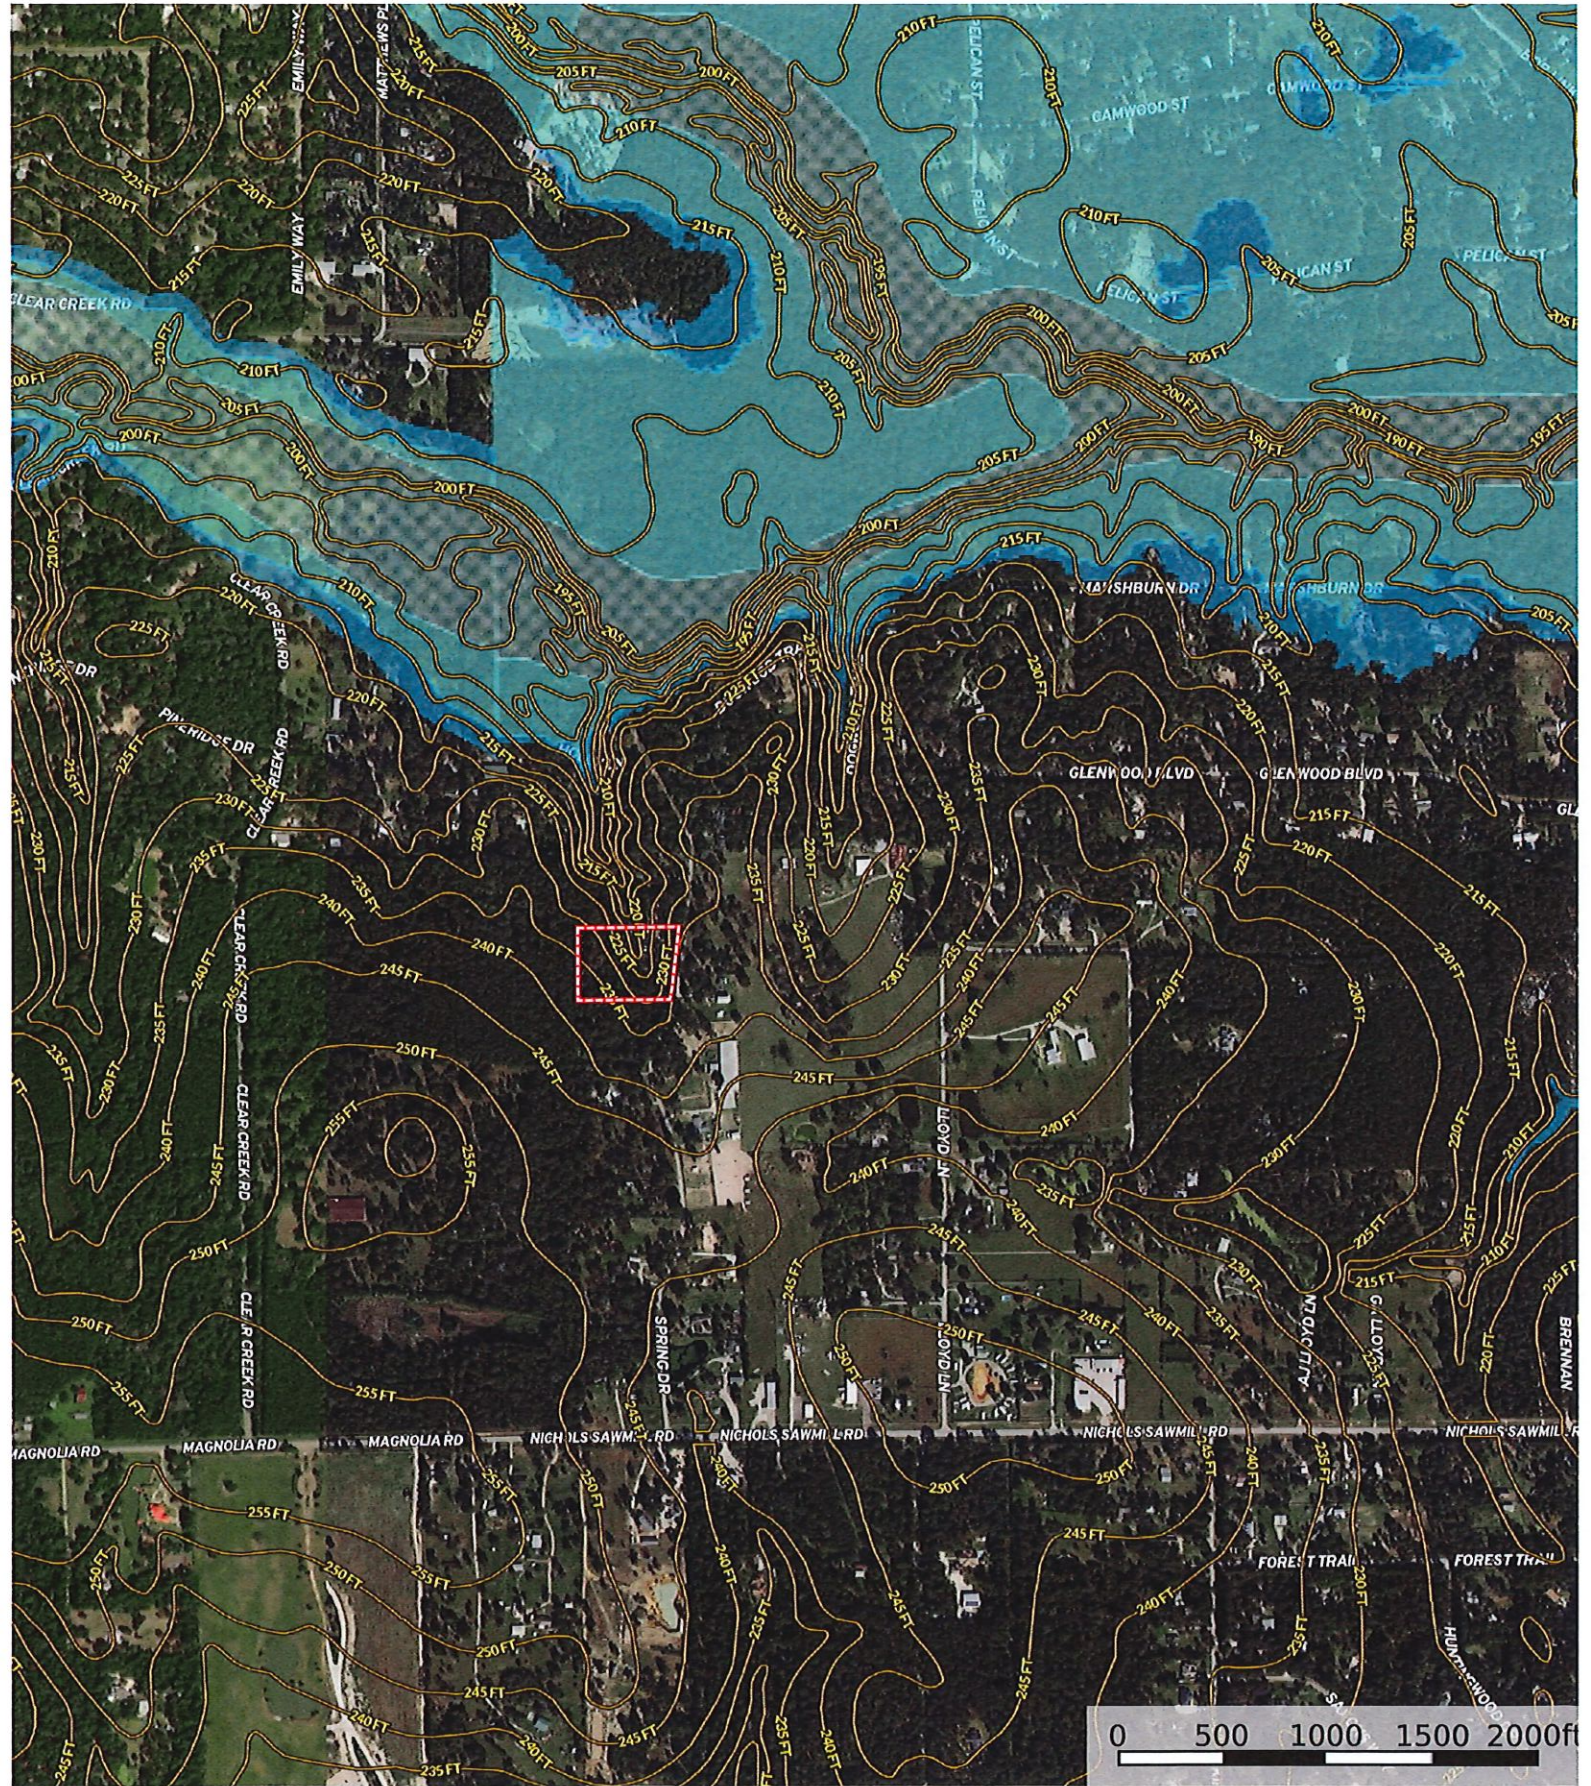

Boundary

7024 Spring Dr.  
Montgomery County, Texas, AC +/-

7 Boundary

1024 Spring Dr.  
Montgomery County, Texas, AC +/-

Boundary

- Boundary
- 100 Year Floodplain
- 500 Year Floodplain
- Floodway
- Special
- Unmapped/ Not Included