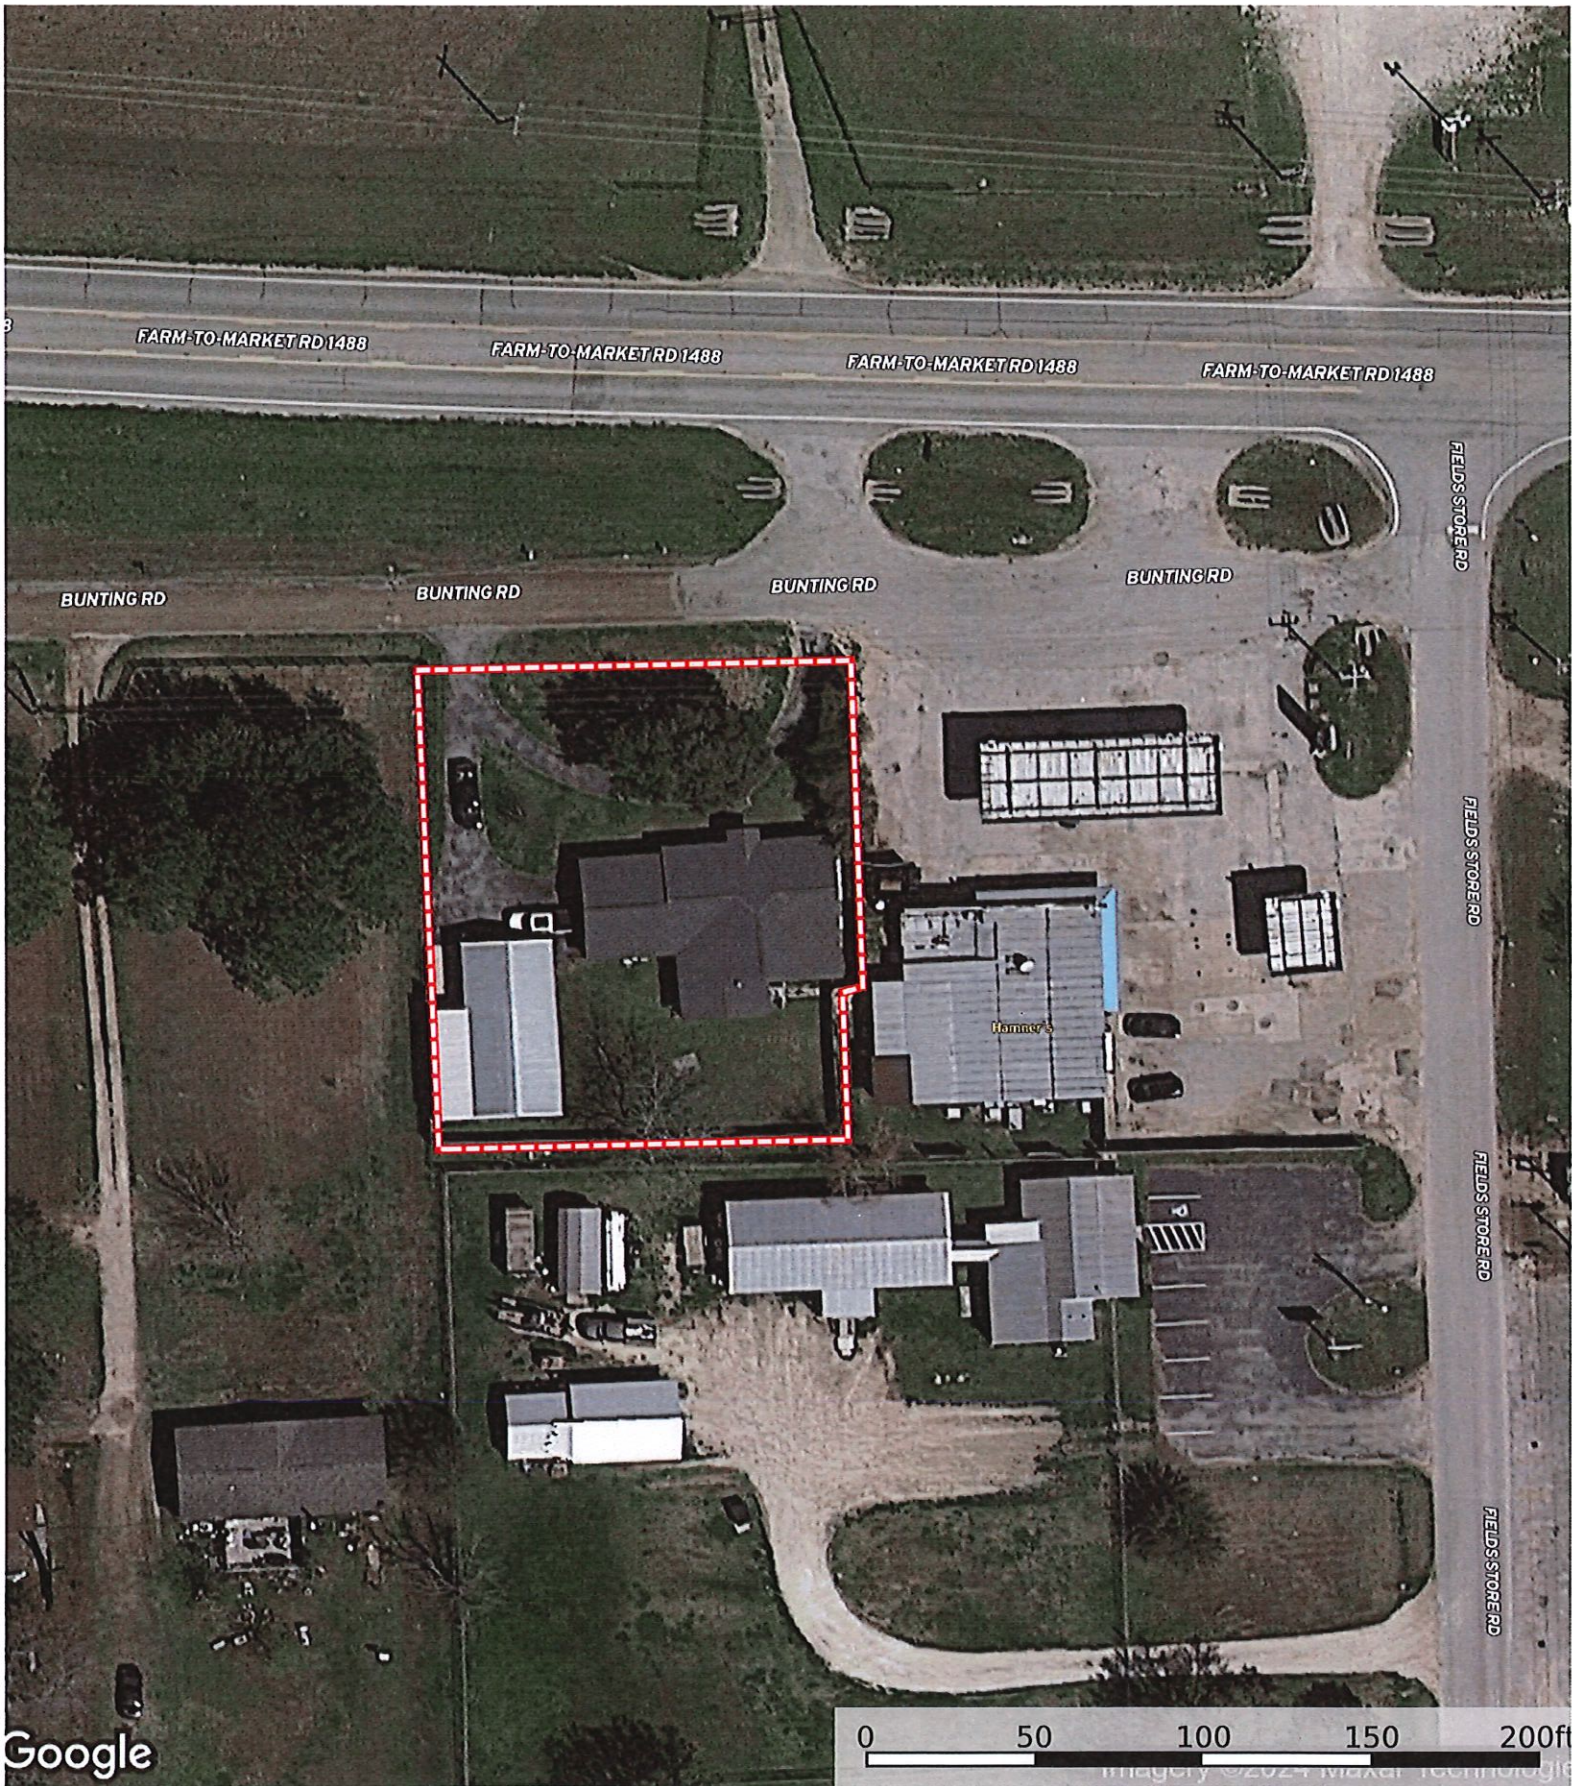

WALLER COUNTY LAND

WALLER COUNTY LAND

Google

Boundary

Google

Boundary

- █ Boundary
- 100 Year Floodplain
- 500 Year Floodplain
- Floodway
- Special
- Unmapped/ Not Included