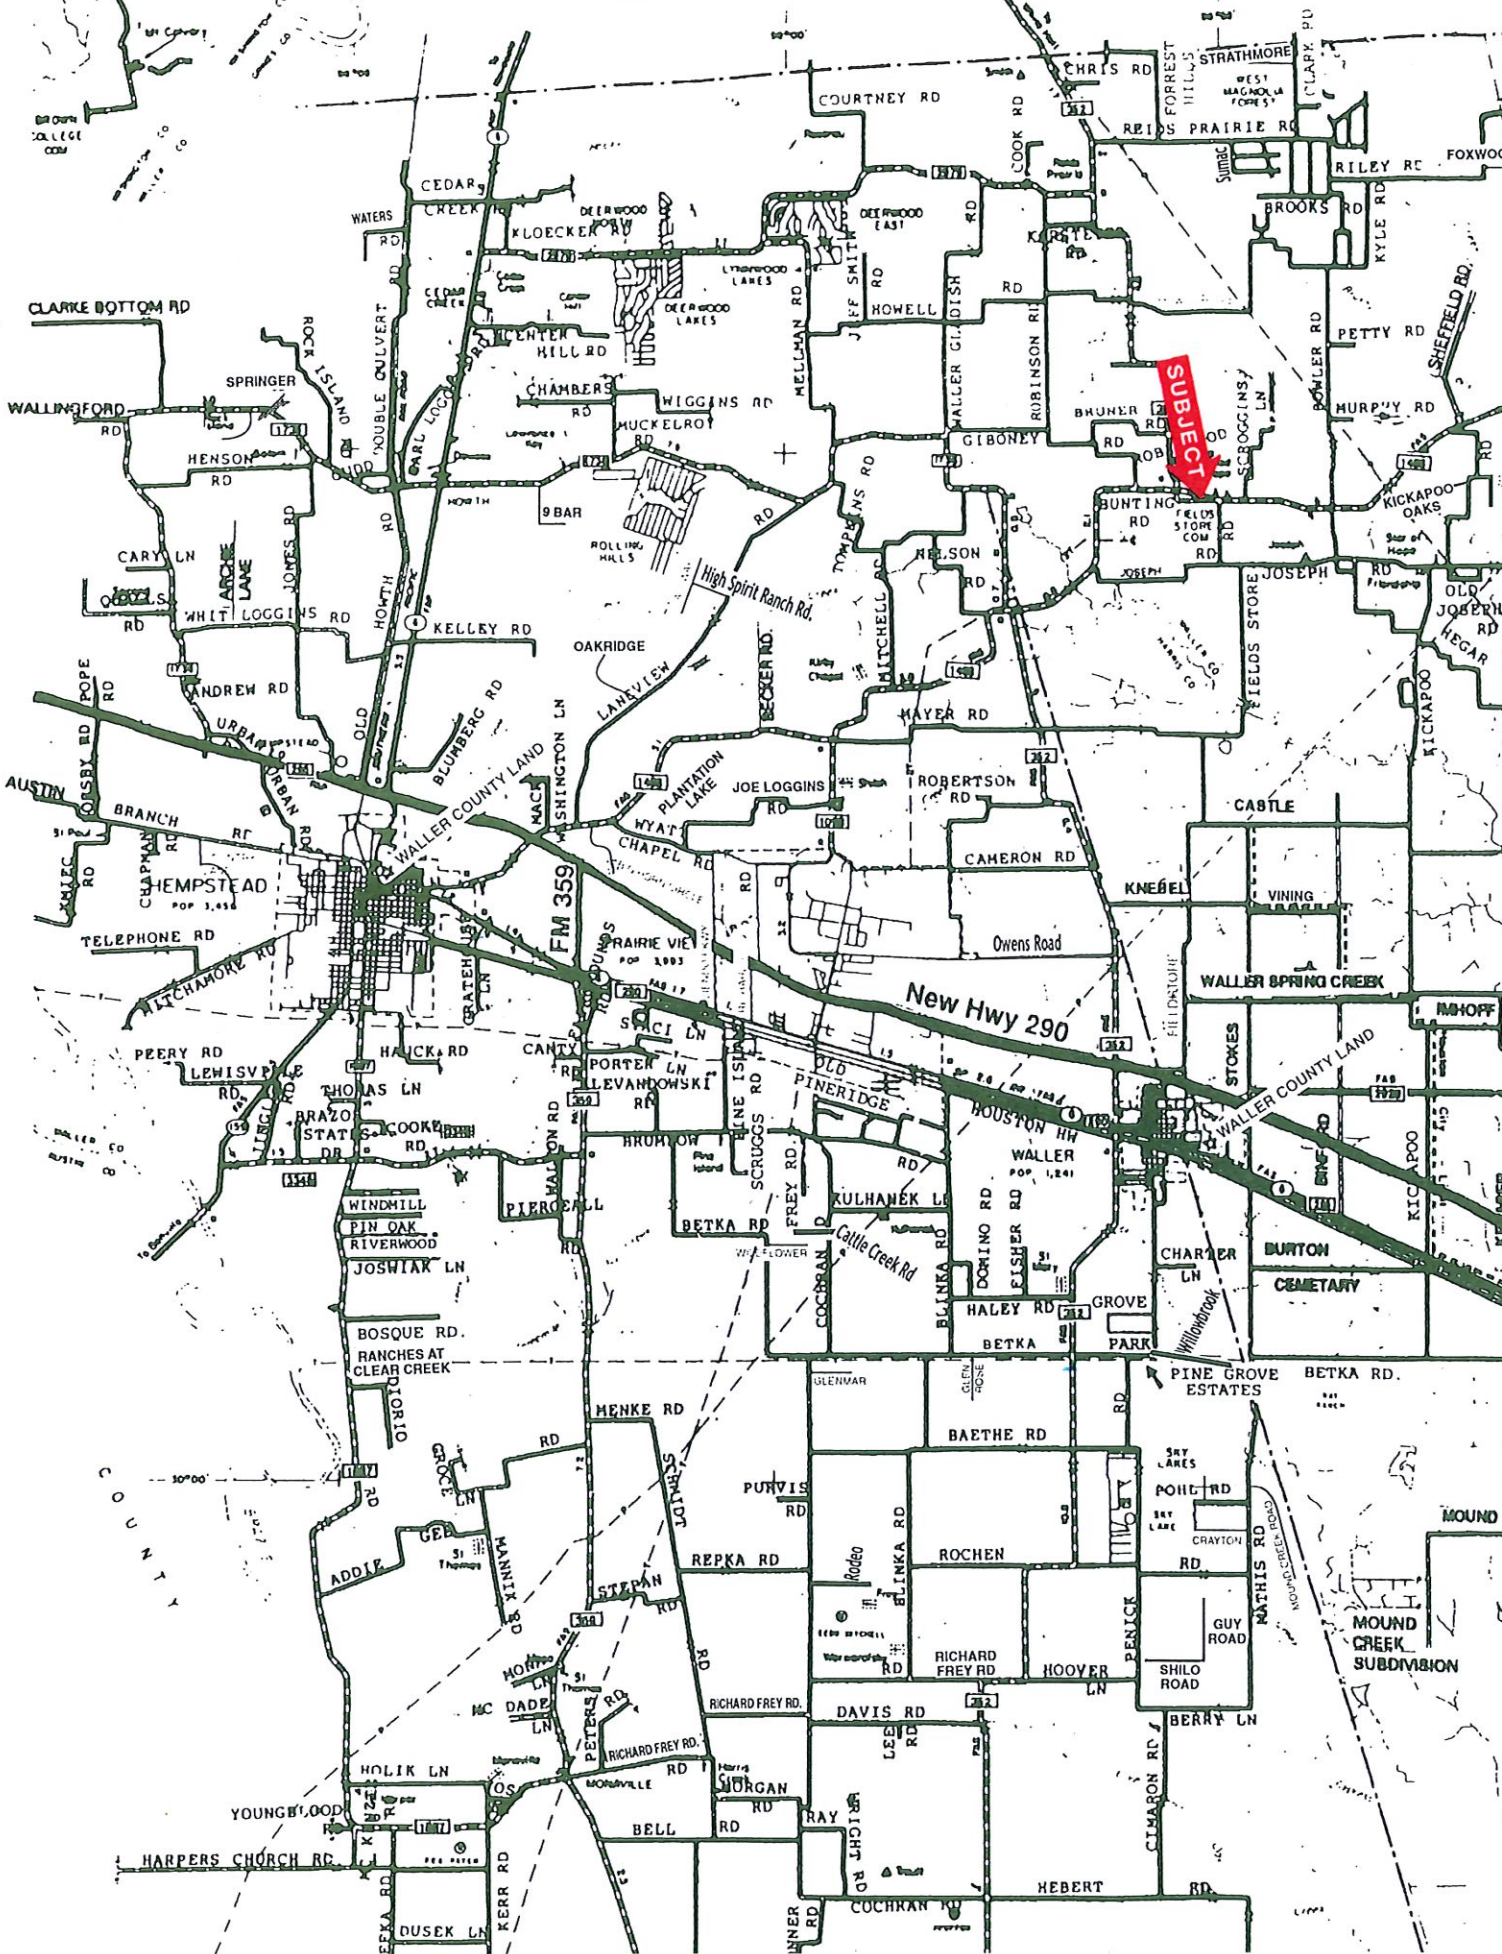

GRIMES

COUNTY

SUBJECT

New Hwy 290

FM 359

High Spirit Ranch Rd.

Cattle Creek Rd.

BURTON CEMETARY

MOUND CREEK SUBDIVISION

WALLER COUNTY LAND

WALLER COUNTY LAND

WALLER SPRING CREEK

WALLER COUNTY LAND

WALLER COUNTY LAND

WALLER COUNTY LAND

WALLER COUNTY LAND

WALLER COUNTY LAND

WALLER COUNTY LAND

Google

Boundary

Google

Boundary

- █ Boundary
- 100 Year Floodplain
- 500 Year Floodplain
- Floodway
- Special
- Unmapped/ Not Included