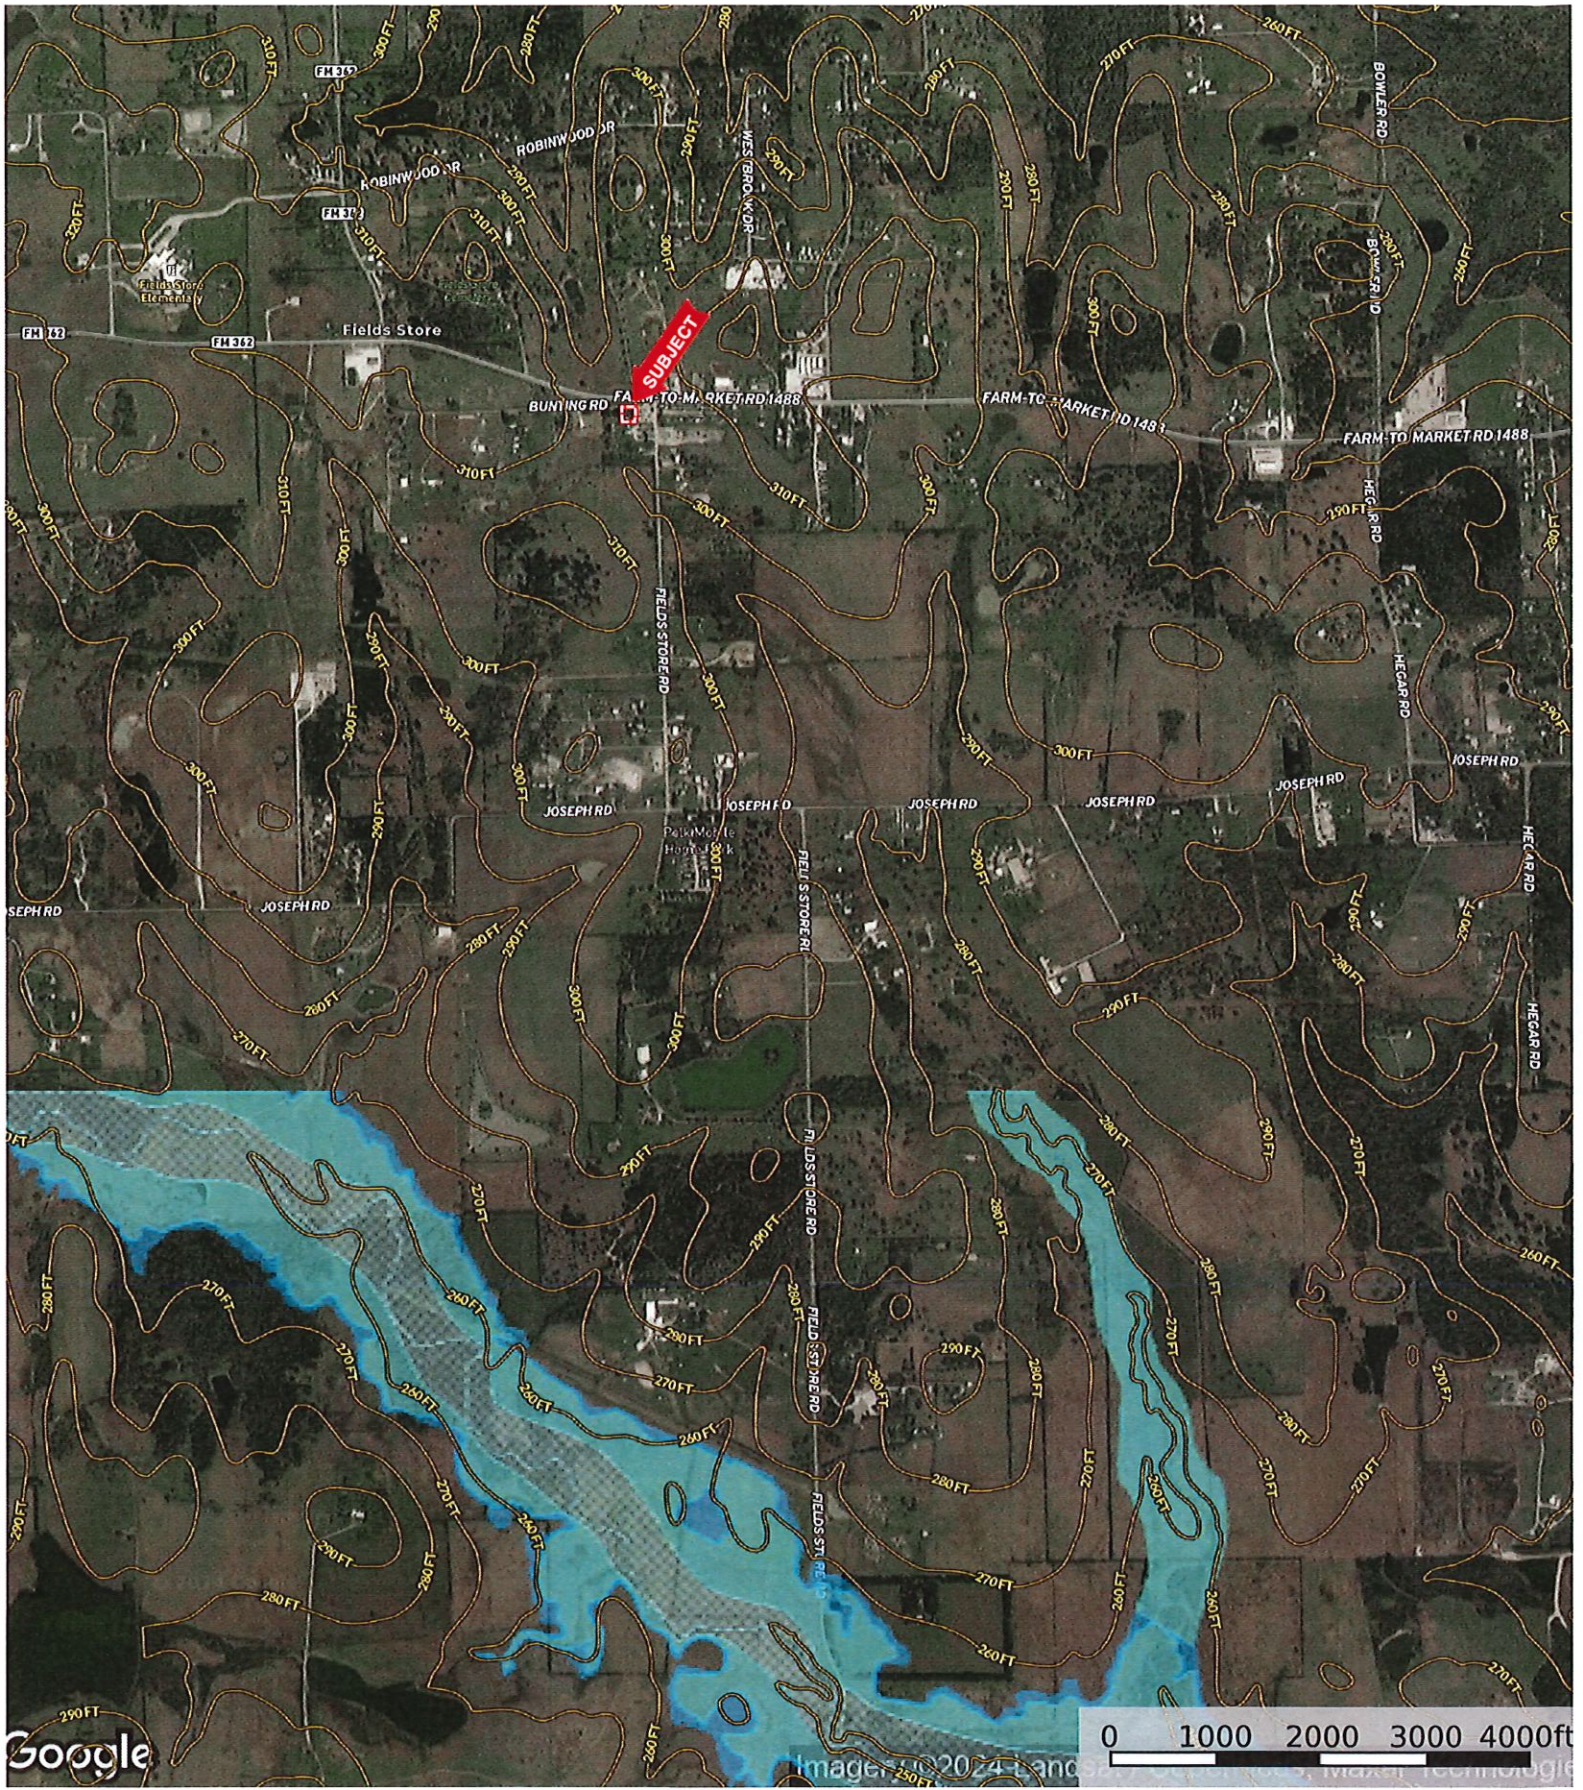

WALLER COUNTY LAND

WALLER COUNTY LAND

Google

Boundary

Google

Boundary

- █ Boundary
- 100 Year Floodplain
- 500 Year Floodplain
- Floodway
- Special
- Unmapped/ Not Included