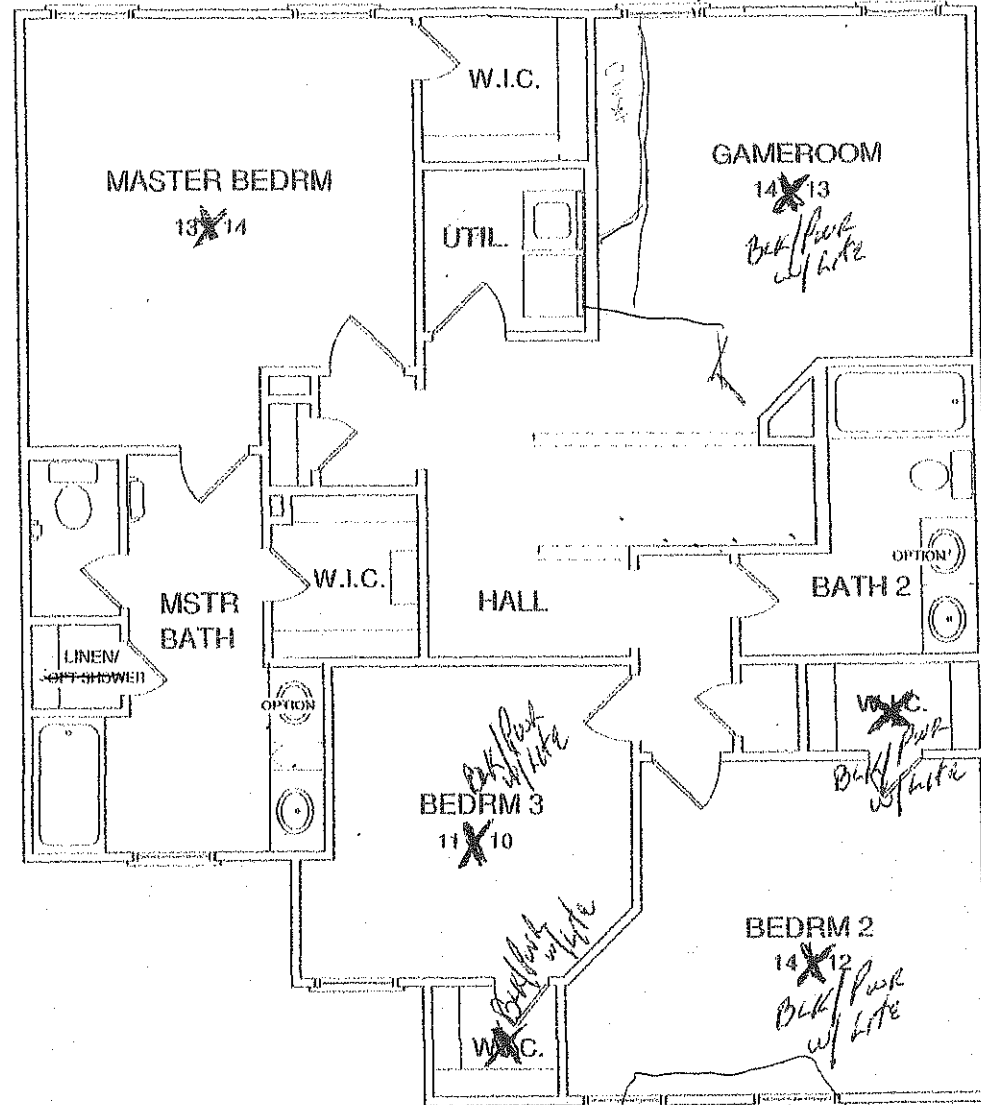

Hedzina/
PRIDE BUILDERS

PLAN 162

2103 SQ FT

(front window size and placement varies per elevation)