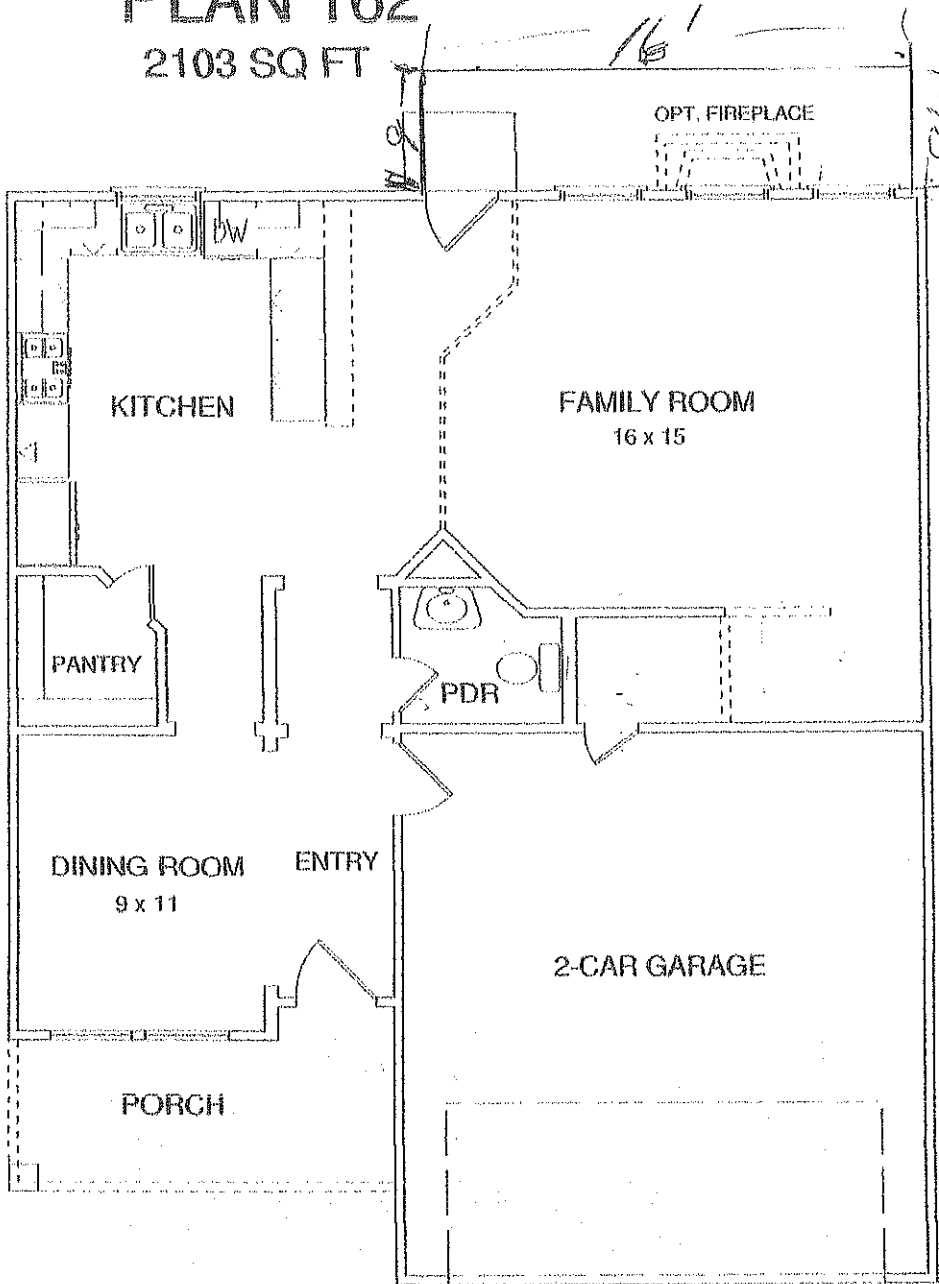

Hedzina/
PRIDE BUILDERS

PLAN 162

2103 SQ FT

(front window size and placement varies per elevation)