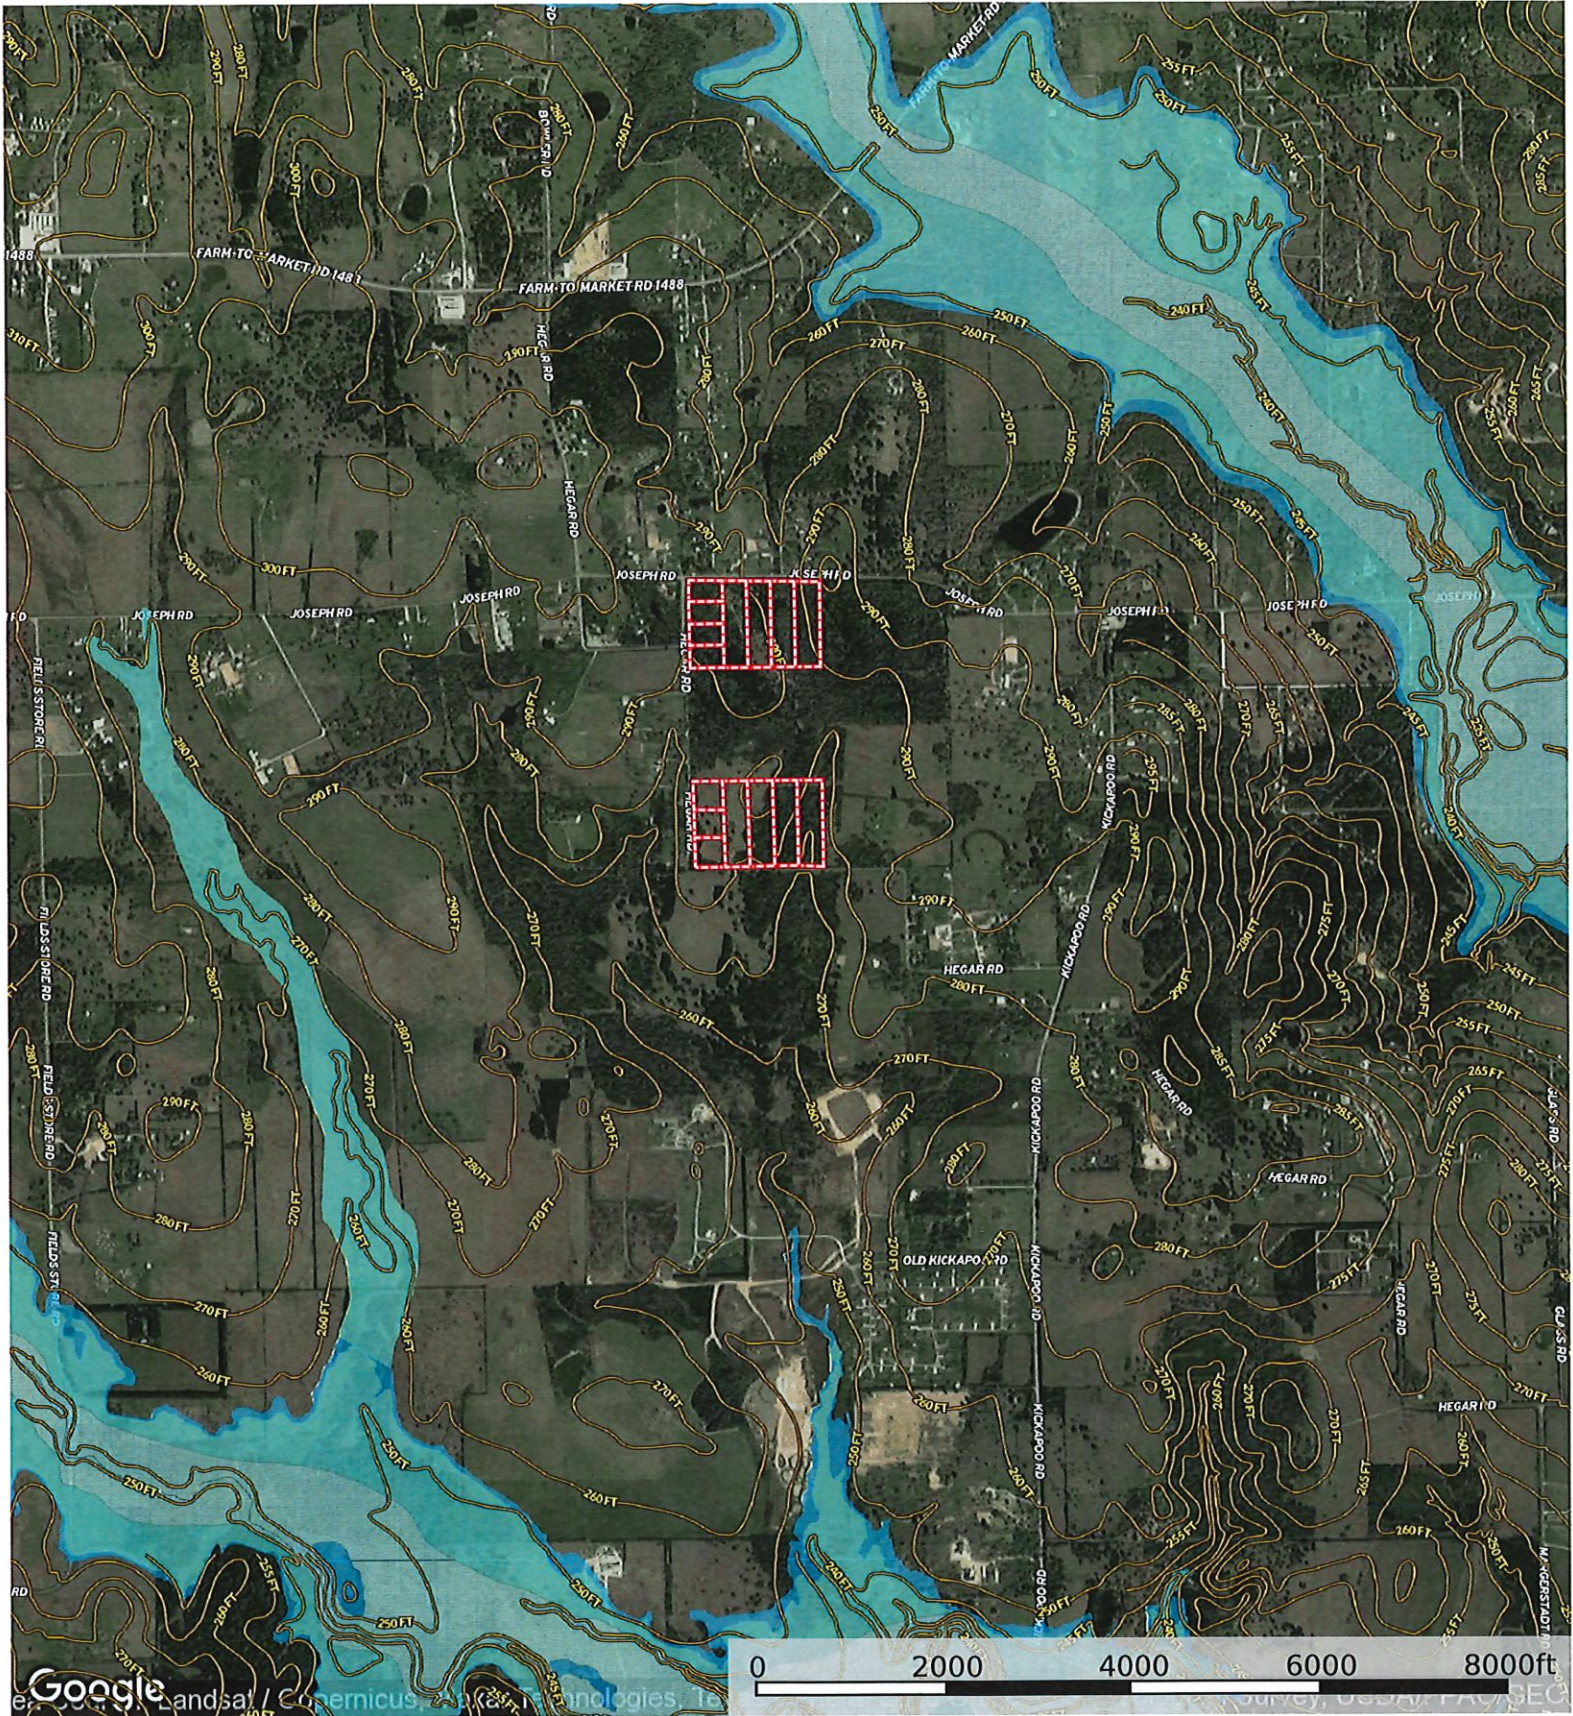

 Boundary

Waller County, Texas, AC +/-

- Boundary
- 100 Year Floodplain
- 500 Year Floodplain
- Floodway
- Special
- Unmapped/ Not Included

Timothy Phelan  
P: (936) 372-9181

WallerCountyLand.com

P.O. Box 1274, Waller, Texas 77484